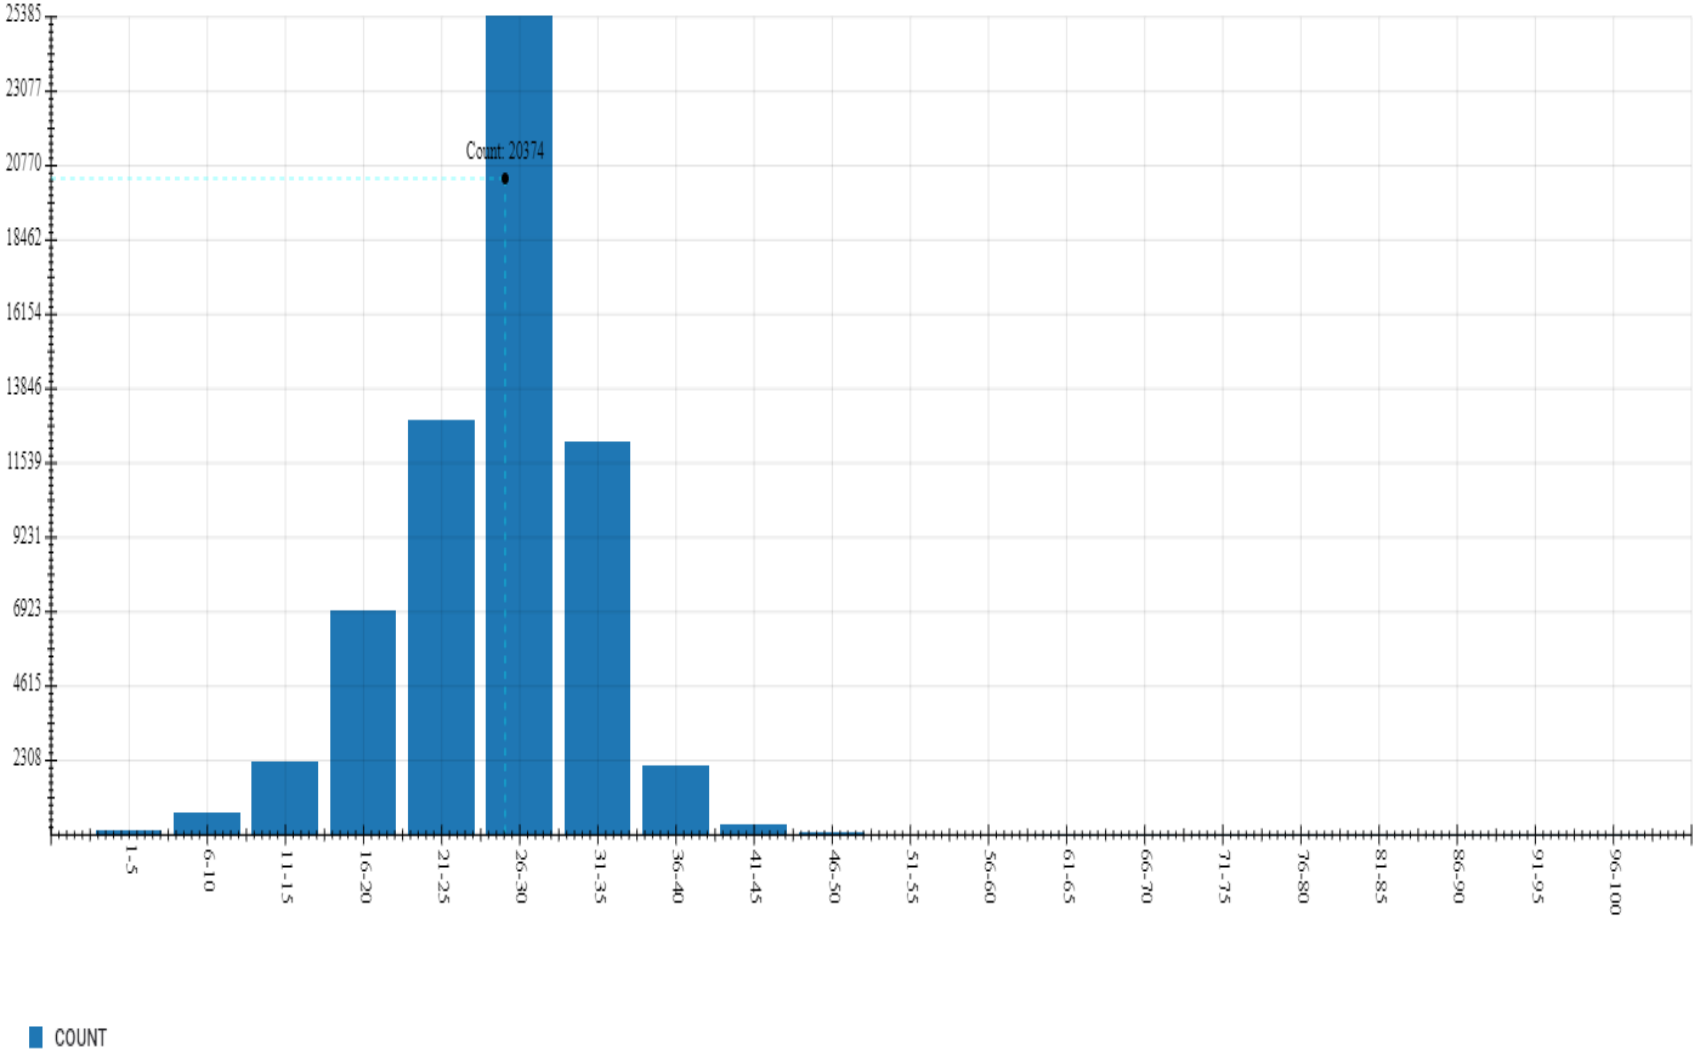

# Count by Speed Range Report

Location: Alpha - Kings Blvd EB at Princeton

Address: 1000 Kings Boulevard

Report Period: 2021-02-01 to 2021-02-28

Count By Speed Range

Speed (mph)	Count
1-5	90
6-10	660
11-15	2272
16-20	6926
21-25	12865
26-30	25385
31-35	12173
36-40	2127
41-45	302
46-50	40
51-55	5
56-60	1
61-65	0
66-70	0
71-75	0
76-80	0
81-85	0
86-90	0
91-95	0
96-100	0
total	62846

# Count by Speed Range Report

Location: Beta - Kings Blvd WB across from Falcon Watch

Address: 1000 Kings Boulevard

Report Period: 2021-02-01 to 2021-02-28

Count By Speed Range	
Speed (mph)	Count
1-5	64
6-10	161
11-15	508
16-20	1531
21-25	2460
26-30	4637
31-35	2264
36-40	418
41-45	56
46-50	6
51-55	1
56-60	0
61-65	0
66-70	0
71-75	0
76-80	0
81-85	0
86-90	0
91-95	0
96-100	0
total	12106

# Count by Speed Range Report

Location: Delta - Newpoint Loop Between Nantucket & Vilmont Greens

Address: Newpoint Loop

Report Period: 2021-02-01 to 2021-02-28

Count By Speed Range

Speed (mph)	Count
1-5	1
6-10	13
11-15	81
16-20	203
21-25	200
26-30	306
31-35	121
36-40	15
41-45	0
46-50	0
51-55	0
56-60	0
61-65	0
66-70	0
71-75	0
76-80	0
81-85	0
86-90	0
91-95	0
96-100	0
total	940