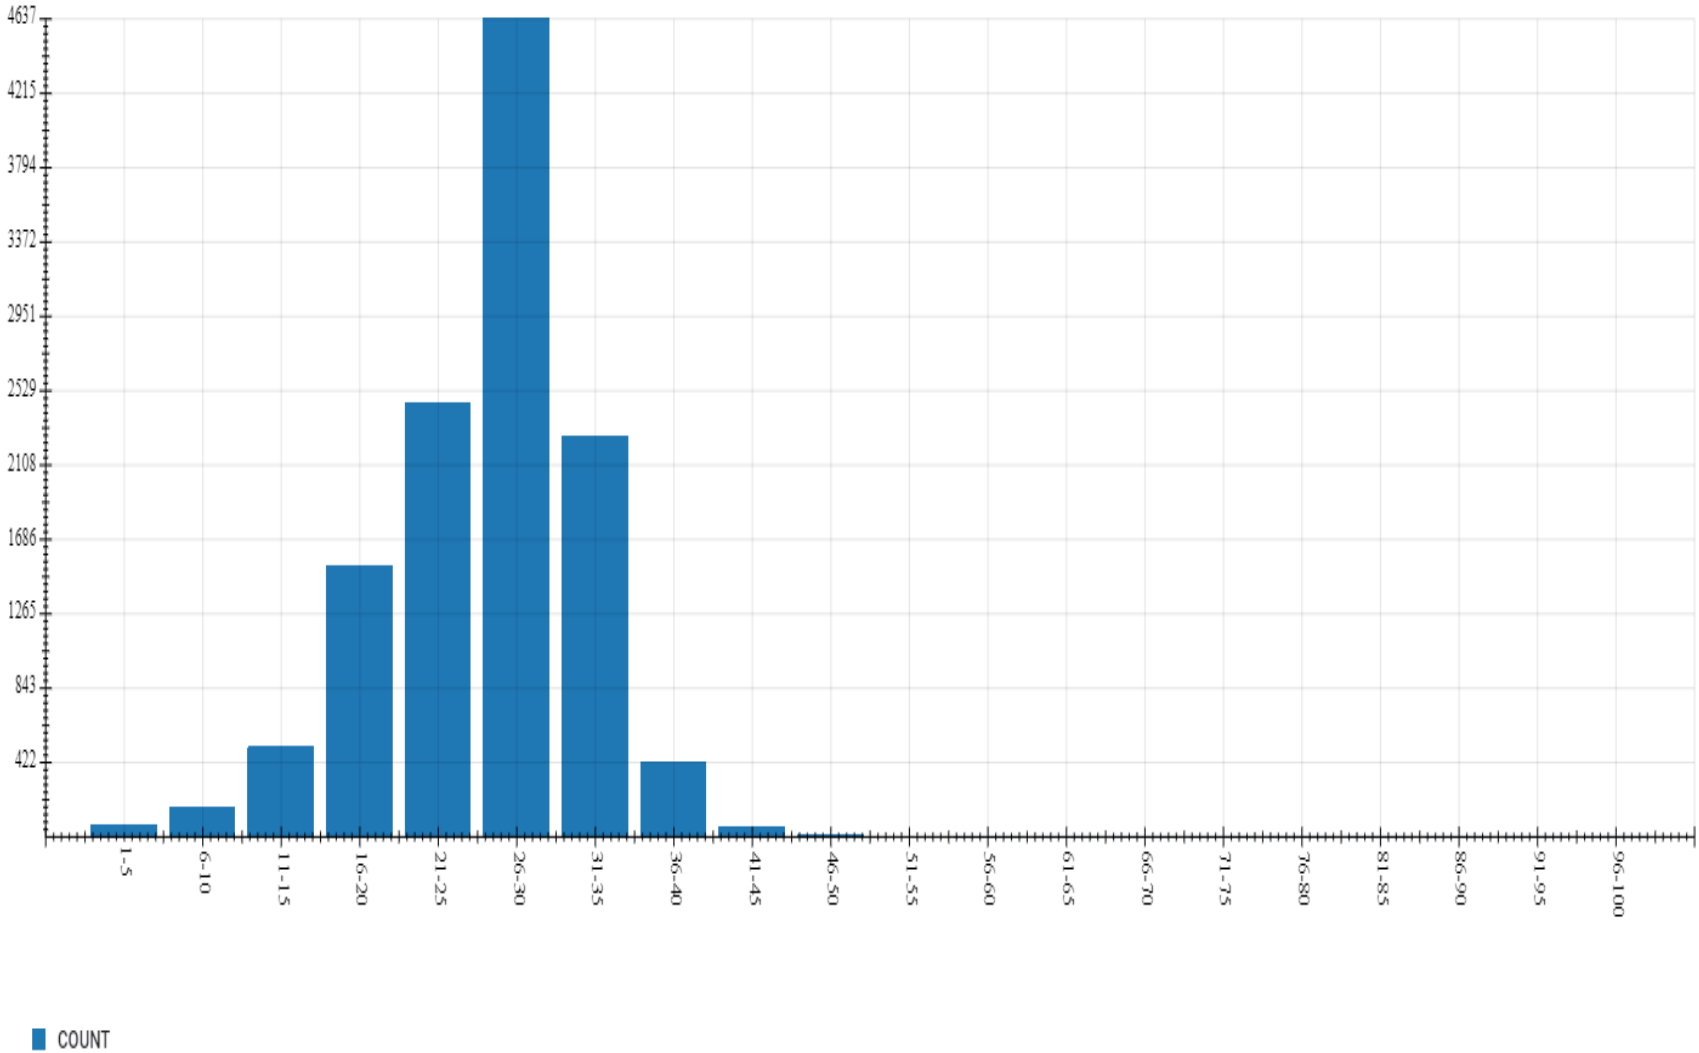

# Count by Speed Range Report

Location: Alpha - Kings Blvd EB at Princeton

Address: 1000 Kings Boulevard

Report Period: 2021-02-01 to 2021-02-28

Count By Speed Range

Speed (mph)	Count
1-5	90
6-10	660
11-15	2272
16-20	6926
21-25	12865
26-30	25385
31-35	12173
36-40	2127
41-45	302
46-50	40
51-55	5
56-60	1
61-65	0
66-70	0
71-75	0
76-80	0
81-85	0
86-90	0
91-95	0
96-100	0
total	62846

# Count by Speed Range Report

Location: Beta - Kings Blvd WB across from Falcon Watch

Address: 1000 Kings Boulevard

Report Period: 2021-02-01 to 2021-02-28

Count By Speed Range	
Speed (mph)	Count
1-5	64
6-10	161
11-15	508
16-20	1531
21-25	2460
26-30	4637
31-35	2264
36-40	418
41-45	56
46-50	6
51-55	1
56-60	0
61-65	0
66-70	0
71-75	0
76-80	0
81-85	0
86-90	0
91-95	0
96-100	0
total	12106

# Count by Speed Range Report

Location: Delta - Newpoint Loop Between Nantucket & Vilmont Greens

Address: Newpoint Loop

Report Period: 2021-02-01 to 2021-02-28

Count By Speed Range

Speed (mph)	Count
1-5	1
6-10	13
11-15	81
16-20	203
21-25	200
26-30	306
31-35	121
36-40	15
41-45	0
46-50	0
51-55	0
56-60	0
61-65	0
66-70	0
71-75	0
76-80	0
81-85	0
86-90	0
91-95	0
96-100	0
total	940