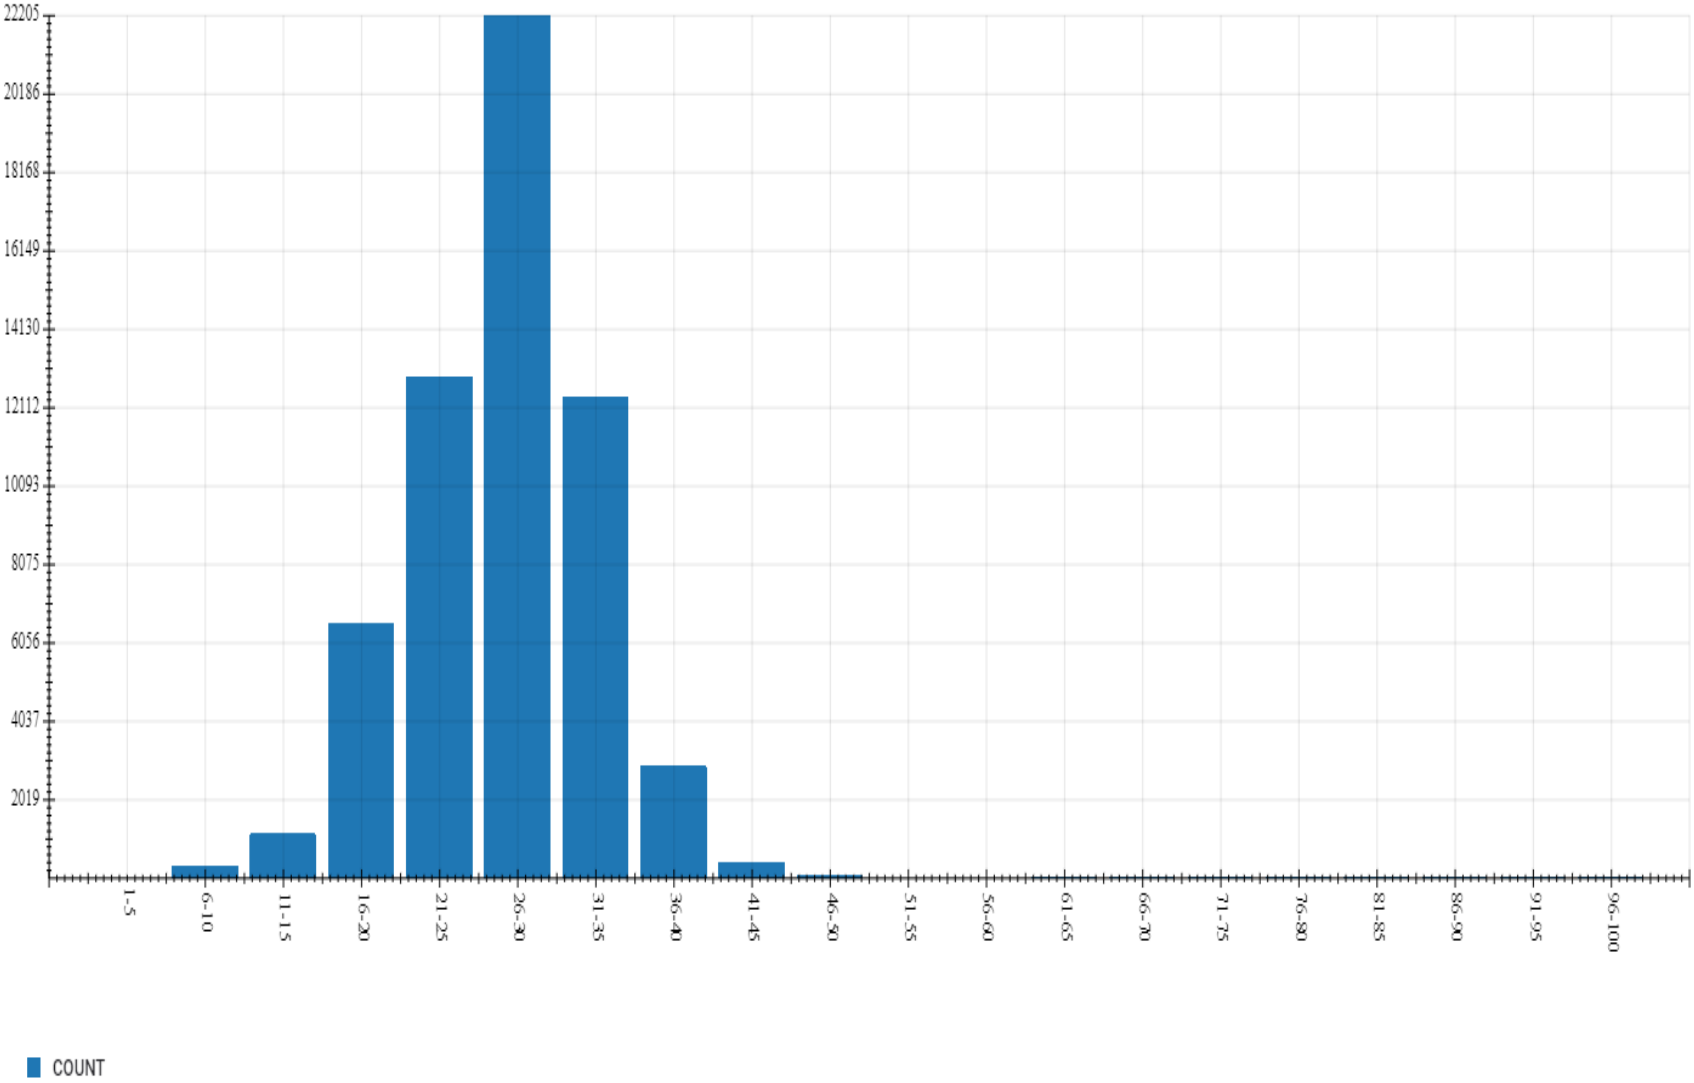

Count by Speed Range Report

Location: Alpha - Kings Blvd EB at Princeton

Address: 1000 Kings Boulevard

Report Period: 2021-05-01 to 2021-05-31

Count By Speed Range	
Speed (mph)	Count
1-5	14
6-10	314
11-15	1123
16-20	6534
21-25	12896
26-30	22205
31-35	12387
36-40	2861
41-45	405
46-50	60
51-55	9
56-60	1
61-65	0
66-70	0
71-75	0
76-80	0
81-85	0
86-90	0
91-95	0
96-100	0
total	58809

Count by Speed Range Report

Location: Delta - Newpoint Loop Between Nantucket & Vilmont Greens

Address: Newpoint Loop

Report Period: 2021-05-01 to 2021-05-31

Count By Speed Range

Speed (mph)	Count
1-5	0
6-10	91
11-15	699
16-20	1429
21-25	1258
26-30	1942
31-35	977
36-40	157
41-45	18
46-50	1
51-55	1
56-60	0
61-65	0
66-70	0
71-75	0
76-80	0
81-85	0
86-90	0
91-95	0
96-100	0
total	6573

Count by Speed Range Report

Location: Beta - Kings Blvd WB across from Falcon Watch

Address: 1000 Kings Boulevard

Report Period: 2021-05-01 to 2021-05-31

Count By Speed Range	
Speed (mph)	Count
1-5	50
6-10	942
11-15	3082
16-20	7819
21-25	12613
26-30	26308
31-35	13756
36-40	2856
41-45	361
46-50	50
51-55	12
56-60	0
61-65	0
66-70	0
71-75	0
76-80	0
81-85	0
86-90	0
91-95	0
96-100	0
total	67849