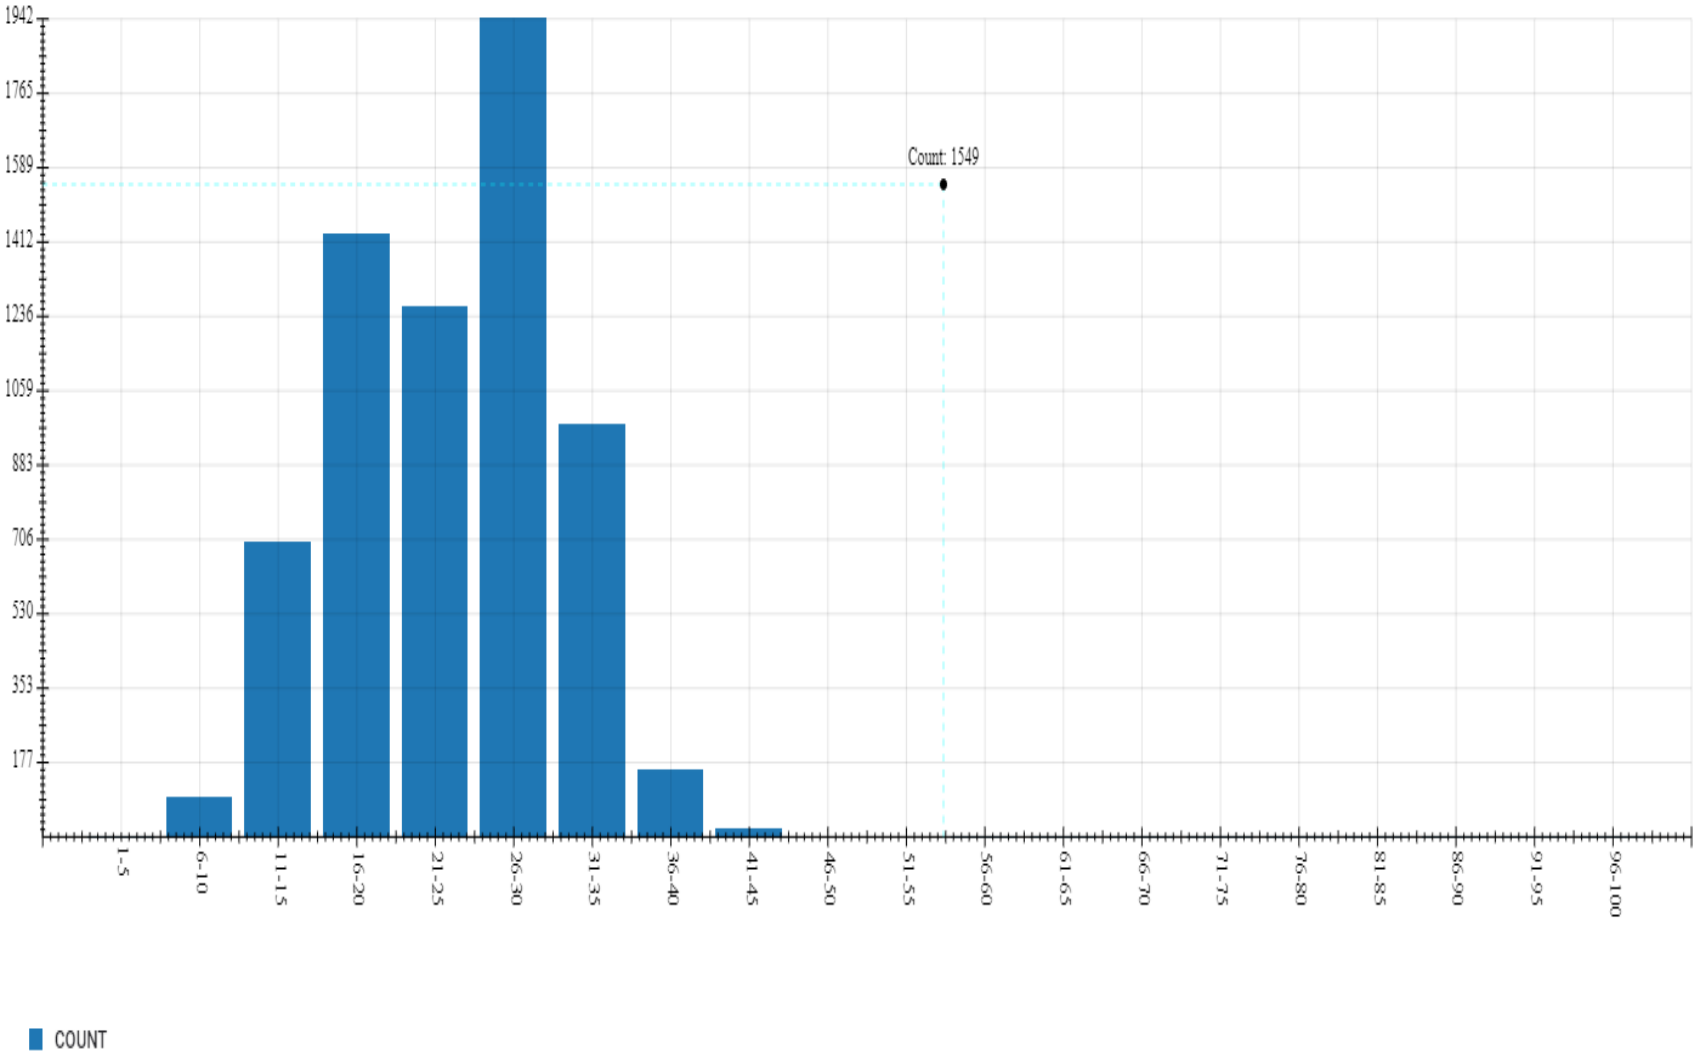

Count by Speed Range Report

Location: Alpha - Kings Blvd EB at Princeton

Address: 1000 Kings Boulevard

Report Period: 2021-05-01 to 2021-05-31

Count By Speed Range	
Speed (mph)	Count
1-5	14
6-10	314
11-15	1123
16-20	6534
21-25	12896
26-30	22205
31-35	12387
36-40	2861
41-45	405
46-50	60
51-55	9
56-60	1
61-65	0
66-70	0
71-75	0
76-80	0
81-85	0
86-90	0
91-95	0
96-100	0
total	58809

Count by Speed Range Report

Location: Delta - Newpoint Loop Between Nantucket & Vilmont Greens

Address: Newpoint Loop

Report Period: 2021-05-01 to 2021-05-31

Count By Speed Range

Speed (mph)	Count
1-5	0
6-10	91
11-15	699
16-20	1429
21-25	1258
26-30	1942
31-35	977
36-40	157
41-45	18
46-50	1
51-55	1
56-60	0
61-65	0
66-70	0
71-75	0
76-80	0
81-85	0
86-90	0
91-95	0
96-100	0
total	6573

Count by Speed Range Report

Location: Beta - Kings Blvd WB across from Falcon Watch

Address: 1000 Kings Boulevard

Report Period: 2021-05-01 to 2021-05-31

Count By Speed Range	
Speed (mph)	Count
1-5	50
6-10	942
11-15	3082
16-20	7819
21-25	12613
26-30	26308
31-35	13756
36-40	2856
41-45	361
46-50	50
51-55	12
56-60	0
61-65	0
66-70	0
71-75	0
76-80	0
81-85	0
86-90	0
91-95	0
96-100	0
total	67849