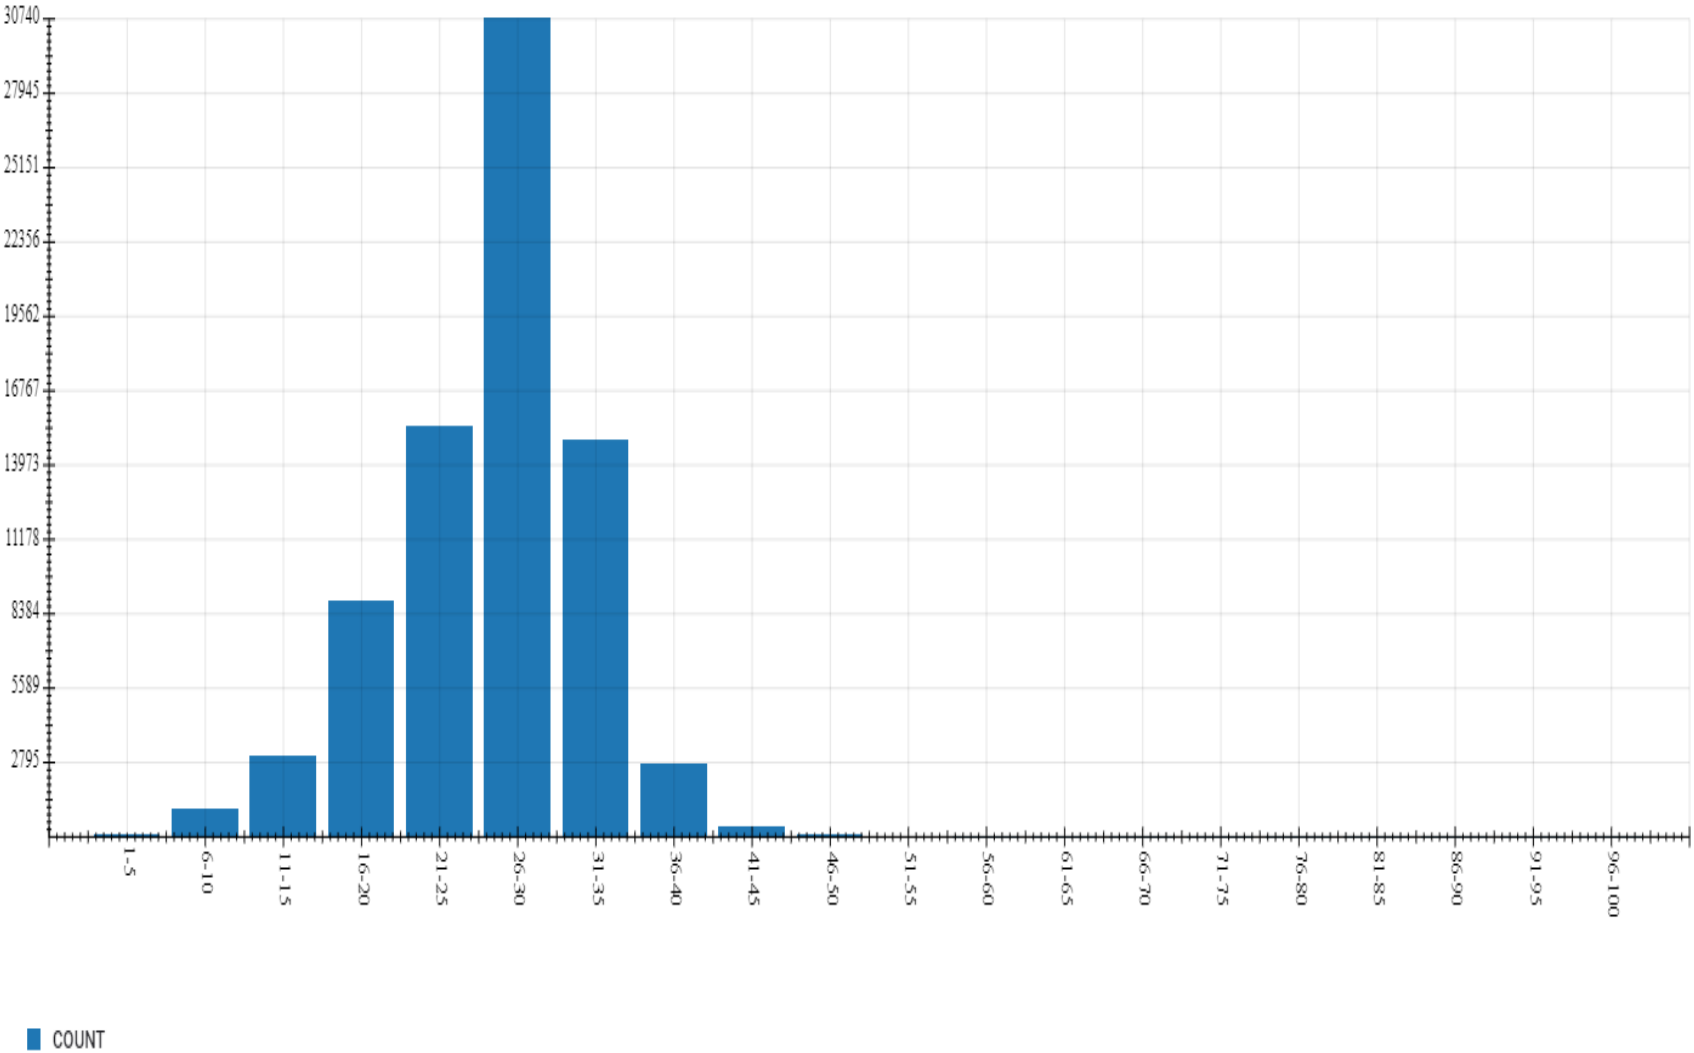

# Count by Speed Range Report

Location: Beta - Kings Blvd WB across from Falcon Watch

Address: 1000 Kings Boulevard

Report Period: 2021-03-01 to 2021-03-31

Count By Speed Range	
Speed (mph)	Count
1-5	70
6-10	1046
11-15	3009
16-20	8825
21-25	15398
26-30	30740
31-35	14874
36-40	2759
41-45	387
46-50	36
51-55	7
56-60	0
61-65	1
66-70	0
71-75	0
76-80	0
81-85	0
86-90	0
91-95	0
96-100	0
total	77152

# Count by Speed Range Report

Location: Delta - Newpoint Loop Between Nantucket & Vilmont Greens

Address: Newpoint Loop

Report Period: 2021-03-01 to 2021-03-31

Count By Speed Range	
Speed (mph)	Count
1-5	2
6-10	62
11-15	483
16-20	929
21-25	1012
26-30	1451
31-35	569
36-40	83
41-45	6
46-50	4
51-55	0
56-60	0
61-65	0
66-70	0
71-75	0
76-80	0
81-85	0
86-90	0
91-95	0
96-100	0
total	4601

# Count by Speed Range Report

Location: Alpha - Kings Blvd EB at Princeton

Address: 1000 Kings Boulevard

Report Period: 2021-03-01 to 2021-03-31

Count By Speed Range

Speed (mph)	Count
1-5	21
6-10	419
11-15	1344
16-20	7784
21-25	15226
26-30	24972
31-35	13371
36-40	2909
41-45	401
46-50	66
51-55	10
56-60	0
61-65	0
66-70	0
71-75	0
76-80	0
81-85	0
86-90	0
91-95	0
96-100	0
total	66523