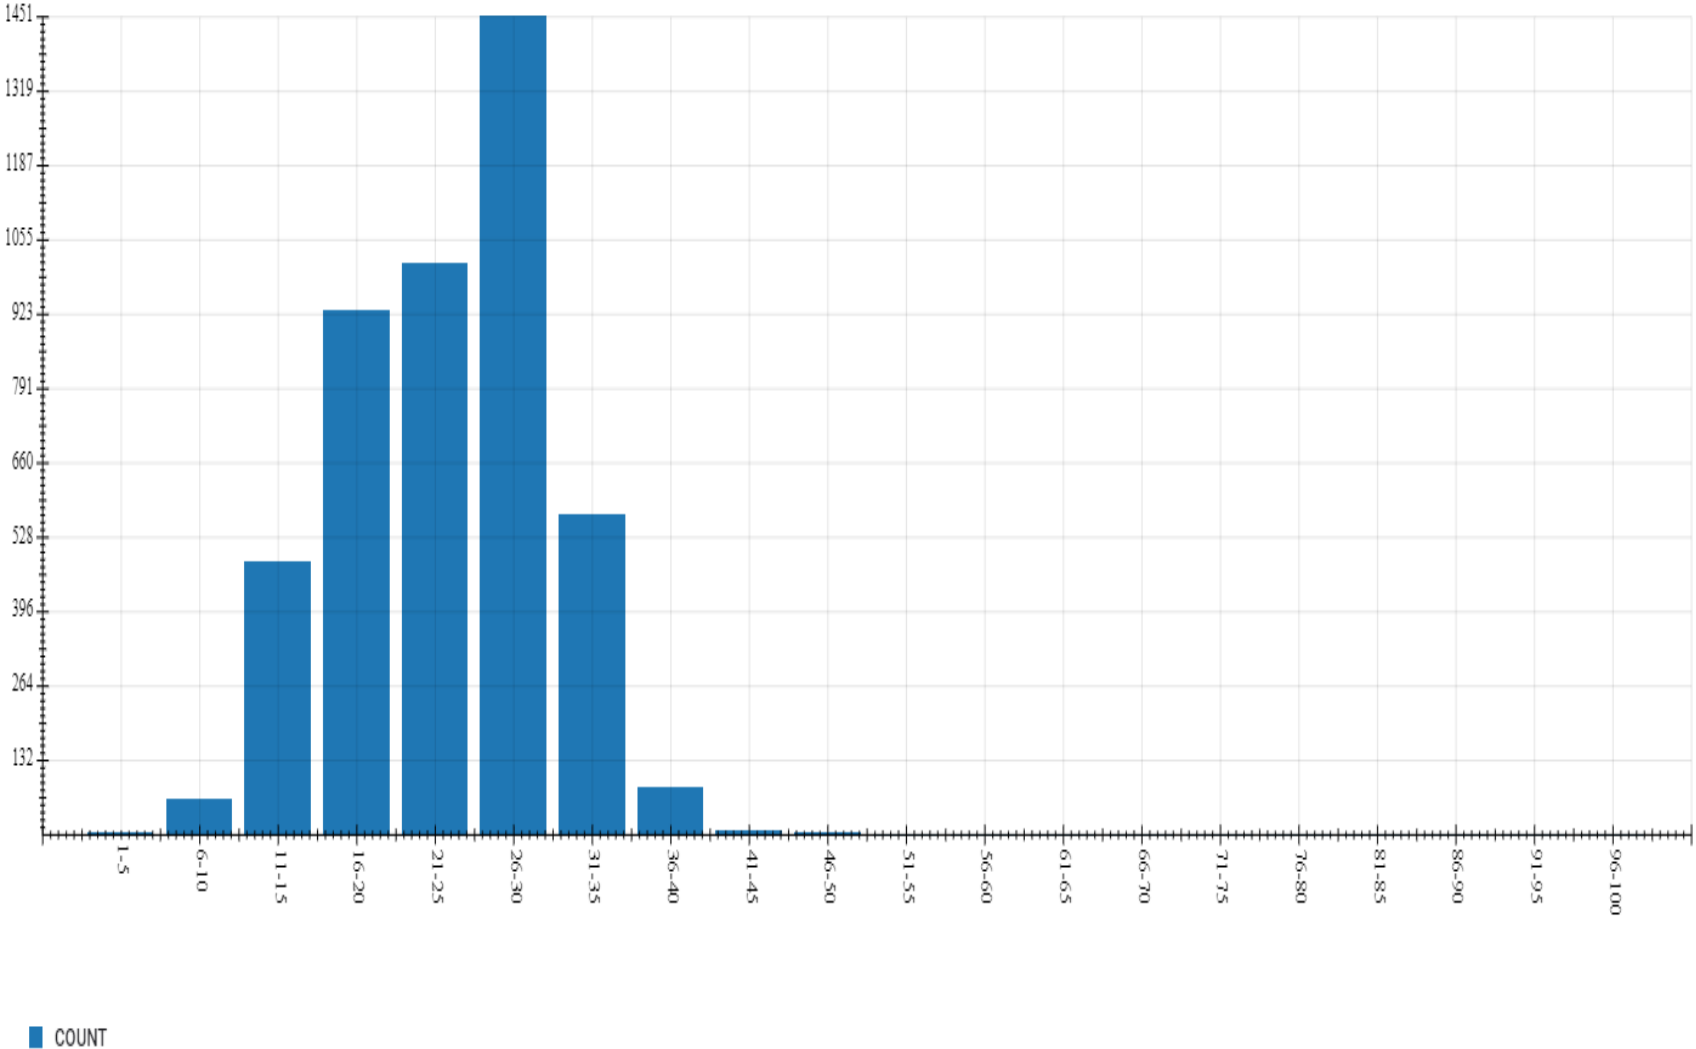

# Count by Speed Range Report

Location: Beta - Kings Blvd WB across from Falcon Watch

Address: 1000 Kings Boulevard

Report Period: 2021-03-01 to 2021-03-31

Count By Speed Range	
Speed (mph)	Count
1-5	70
6-10	1046
11-15	3009
16-20	8825
21-25	15398
26-30	30740
31-35	14874
36-40	2759
41-45	387
46-50	36
51-55	7
56-60	0
61-65	1
66-70	0
71-75	0
76-80	0
81-85	0
86-90	0
91-95	0
96-100	0
total	77152

# Count by Speed Range Report

Location: Delta - Newpoint Loop Between Nantucket & Vilmont Greens

Address: Newpoint Loop

Report Period: 2021-03-01 to 2021-03-31

Count By Speed Range	
Speed (mph)	Count
1-5	2
6-10	62
11-15	483
16-20	929
21-25	1012
26-30	1451
31-35	569
36-40	83
41-45	6
46-50	4
51-55	0
56-60	0
61-65	0
66-70	0
71-75	0
76-80	0
81-85	0
86-90	0
91-95	0
96-100	0
total	4601

# Count by Speed Range Report

Location: Alpha - Kings Blvd EB at Princeton

Address: 1000 Kings Boulevard

Report Period: 2021-03-01 to 2021-03-31

Count By Speed Range

Speed (mph)	Count
1-5	21
6-10	419
11-15	1344
16-20	7784
21-25	15226
26-30	24972
31-35	13371
36-40	2909
41-45	401
46-50	66
51-55	10
56-60	0
61-65	0
66-70	0
71-75	0
76-80	0
81-85	0
86-90	0
91-95	0
96-100	0
total	66523