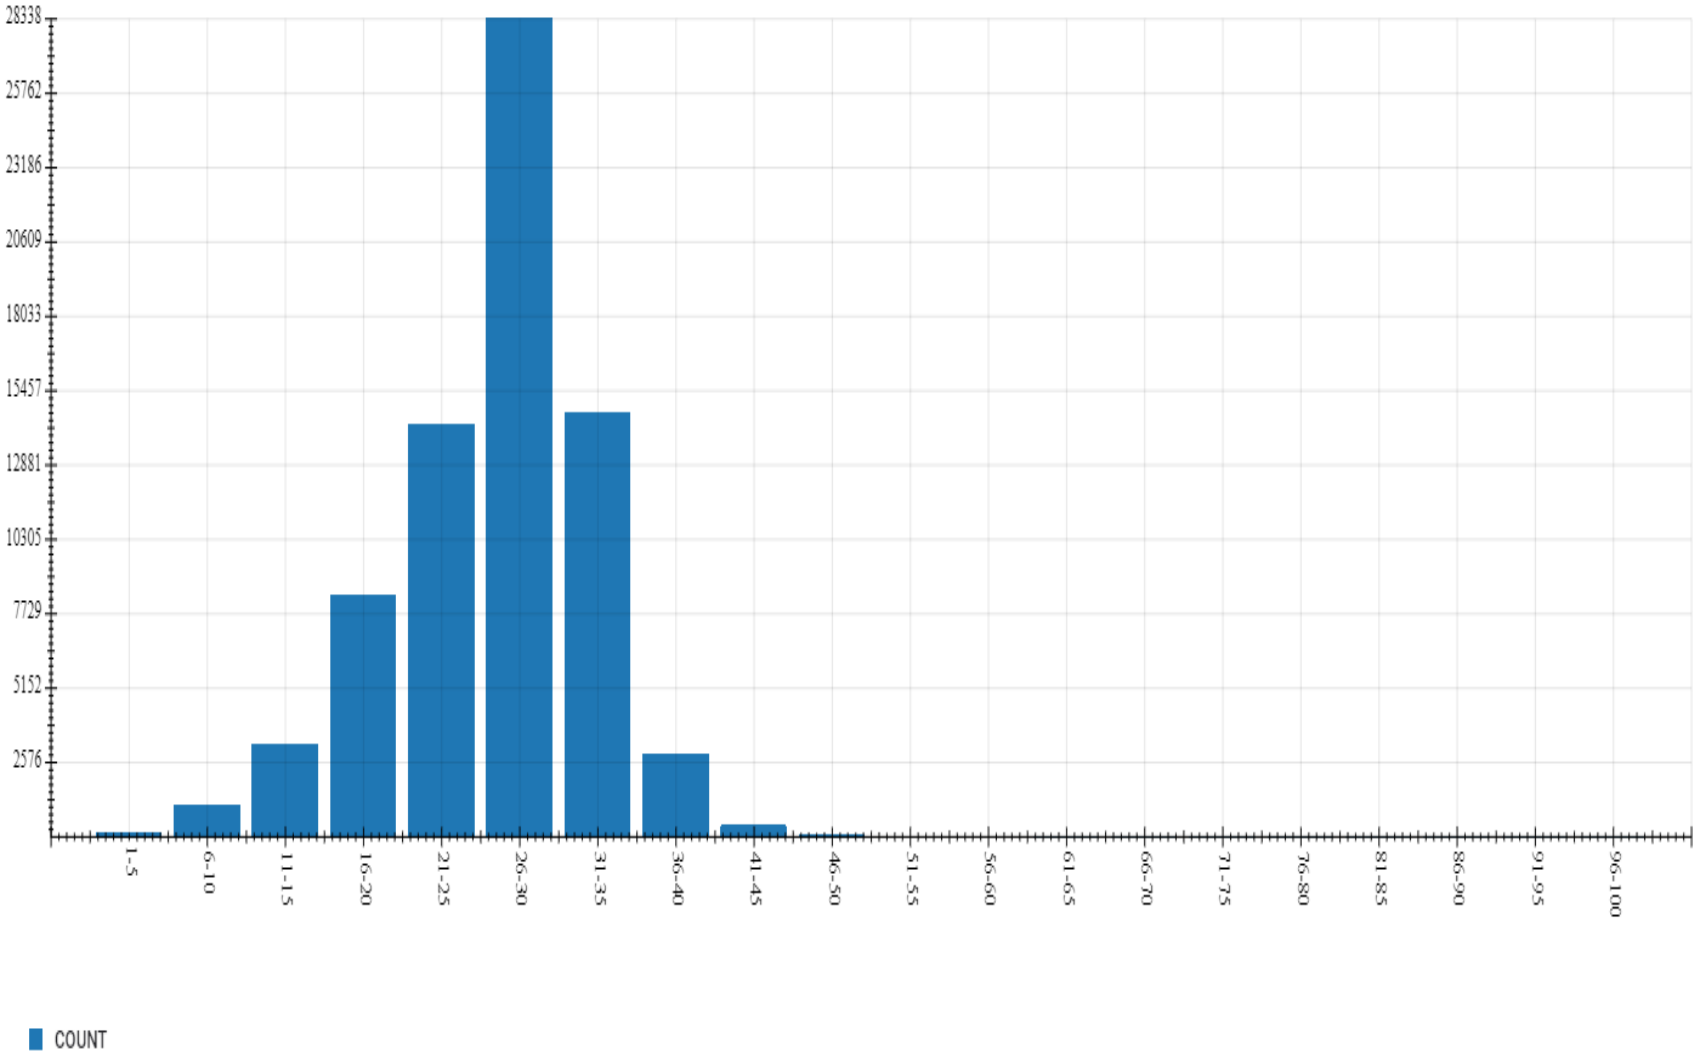

Count by Speed Range Report

Location: Beta - Kings Blvd WB across from Falcon Watch

Address: 1000 Kings Boulevard

Report Period: 2021-04-01 to 2021-04-30

Count By Speed Range

Speed (mph)	Count
1-5	142
6-10	1106
11-15	3185
16-20	8330
21-25	14257
26-30	28338
31-35	14675
36-40	2869
41-45	375
46-50	52
51-55	8
56-60	2
61-65	0
66-70	2
71-75	0
76-80	0
81-85	0
86-90	0
91-95	0
96-100	0
total	73341

Count by Speed Range Report

Location: Delta - Newpoint Loop Between Nantucket & Vilmont Greens

Address: Newpoint Loop

Report Period: 2021-04-01 to 2021-04-30

Count By Speed Range	
Speed (mph)	Count
1-5	5
6-10	139
11-15	869
16-20	1836
21-25	1843
26-30	2549
31-35	1131
36-40	191
41-45	13
46-50	2
51-55	0
56-60	0
61-65	0
66-70	0
71-75	0
76-80	0
81-85	0
86-90	0
91-95	0
96-100	0
total	8578

Count by Speed Range Report

Location: Alpha - Kings Blvd EB at Princeton

Address: 1000 Kings Boulevard

Report Period: 2021-04-01 to 2021-04-30

Count By Speed Range

Speed (mph)	Count
1-5	32
6-10	434
11-15	1198
16-20	7376
21-25	14345
26-30	23822
31-35	12495
36-40	2716
41-45	379
46-50	46
51-55	7
56-60	3
61-65	1
66-70	0
71-75	0
76-80	0
81-85	0
86-90	0
91-95	0
96-100	0
total	62854