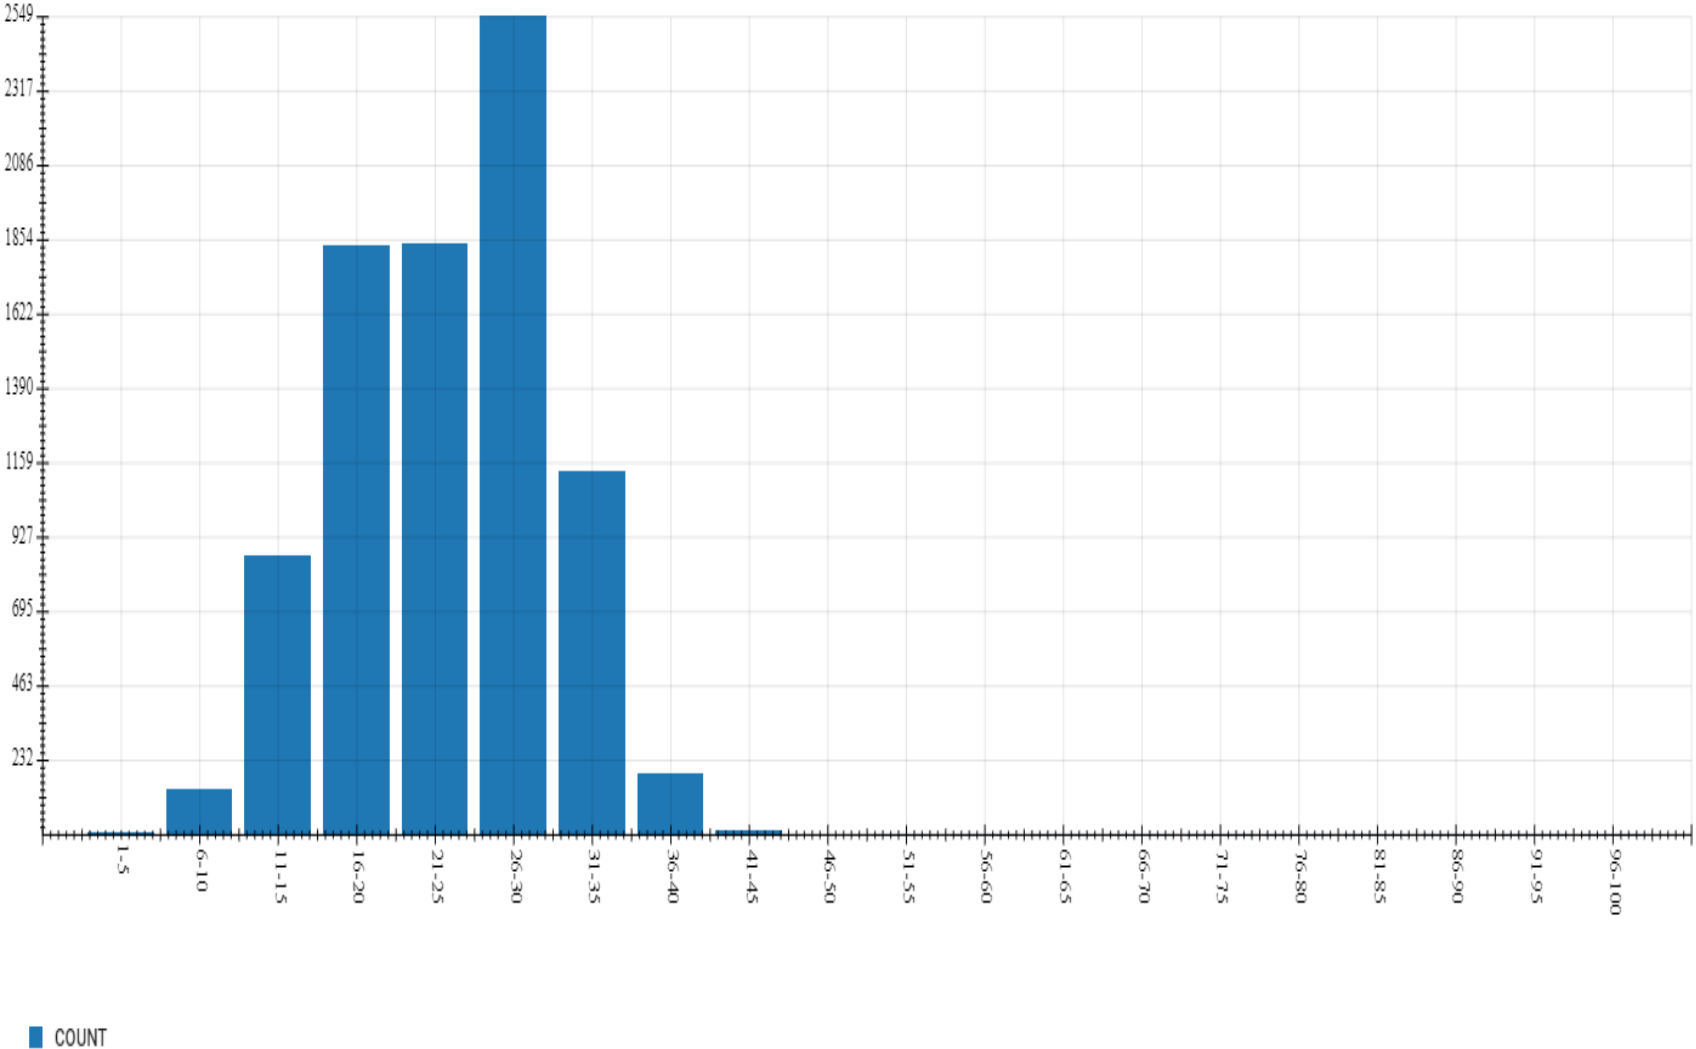

Count by Speed Range Report

Location: Beta - Kings Blvd WB across from Falcon Watch

Address: 1000 Kings Boulevard

Report Period: 2021-04-01 to 2021-04-30

Count By Speed Range

Speed (mph)	Count
1-5	142
6-10	1106
11-15	3185
16-20	8330
21-25	14257
26-30	28338
31-35	14675
36-40	2869
41-45	375
46-50	52
51-55	8
56-60	2
61-65	0
66-70	2
71-75	0
76-80	0
81-85	0
86-90	0
91-95	0
96-100	0
total	73341

Count by Speed Range Report

Location: Delta - Newpoint Loop Between Nantucket & Vilmont Greens

Address: Newpoint Loop

Report Period: 2021-04-01 to 2021-04-30

Count By Speed Range	
Speed (mph)	Count
1-5	5
6-10	139
11-15	869
16-20	1836
21-25	1843
26-30	2549
31-35	1131
36-40	191
41-45	13
46-50	2
51-55	0
56-60	0
61-65	0
66-70	0
71-75	0
76-80	0
81-85	0
86-90	0
91-95	0
96-100	0
total	8578

Count by Speed Range Report

Location: Alpha - Kings Blvd EB at Princeton

Address: 1000 Kings Boulevard

Report Period: 2021-04-01 to 2021-04-30

Count By Speed Range

Speed (mph)	Count
1-5	32
6-10	434
11-15	1198
16-20	7376
21-25	14345
26-30	23822
31-35	12495
36-40	2716
41-45	379
46-50	46
51-55	7
56-60	3
61-65	1
66-70	0
71-75	0
76-80	0
81-85	0
86-90	0
91-95	0
96-100	0
total	62854