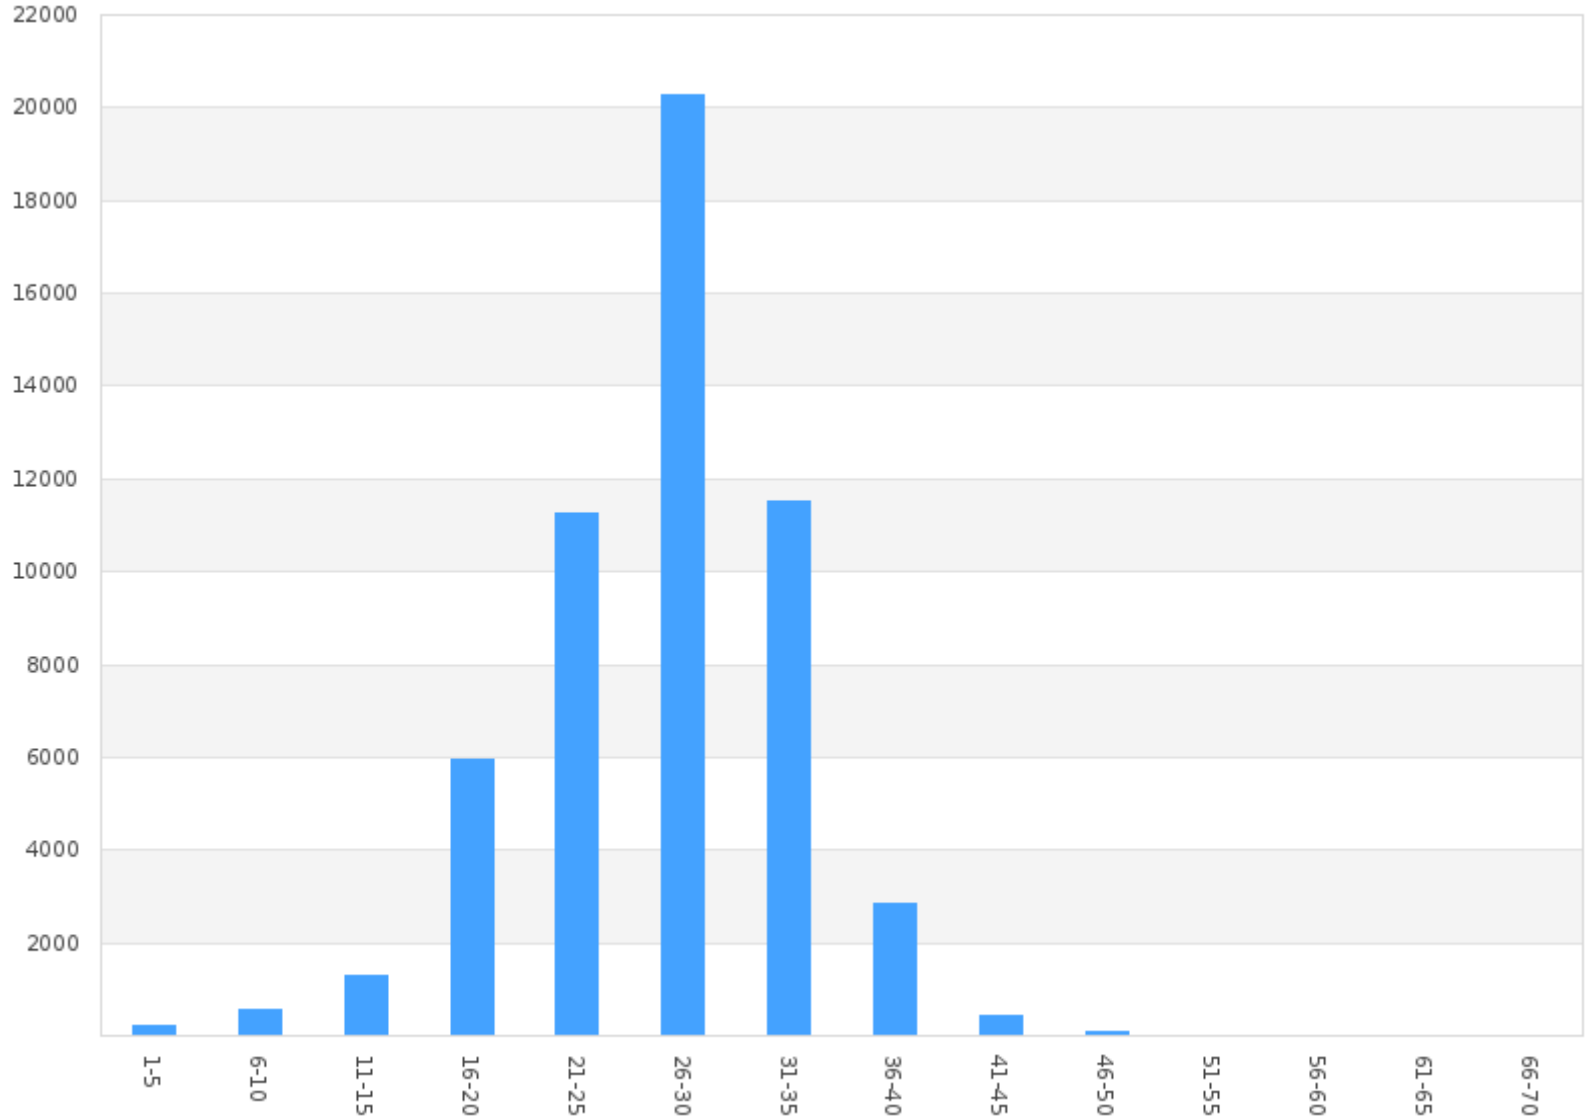

Count by Speed Range Report

Alpha - Kings Blvd EB at Princeton(1000 Kings Boulevard, , Florida, USA)

Period: 09/01/2020 to 09/30/2020

Count By Speed Range

Speed (mph)	Count
1 - 5	13
6 - 10	232
11 - 15	1673
16 - 20	5626
21 - 25	10458
26 - 30	21413
31 - 35	10593
36 - 40	2160
41 - 45	279
46 - 50	36
51 - 55	4
56 - 60	1
Total	52488

Count by Speed Range Report

Beta - Kings Blvd WB across from Falcon Watch(1000 Kings Boulevard, , Florida, USA)

Period: 09/01/2020 to 09/30/2020

Count By Speed Range

Speed (mph)	Count
1 - 5	200
6 - 10	578
11 - 15	1313
16 - 20	5953
21 - 25	11278
26 - 30	20287
31 - 35	11524
36 - 40	2835
41 - 45	440
46 - 50	65
51 - 55	17
56 - 60	1
61 - 65	1
66 - 70	1
Total	54493

Speed (mph)	Count
1 - 5	46
6 - 10	52
11 - 15	86
16 - 20	207
21 - 25	227
26 - 30	194
31 - 35	85
36 - 40	12
41 - 45	2
Total	911

Count by Speed Range Report

Delta - Newpoint Loop Between Nantucket & Vilmont Greens(Newpoint Loop, , Florida, USA)

Period: 09/01/2020 to 09/30/2020

Count By Speed Range

Speed (mph)	Count
1 - 5	74
6 - 10	418
11 - 15	1798
16 - 20	7763
21 - 25	10561
26 - 30	4648
31 - 35	702
36 - 40	51
41 - 45	2
Total	26017