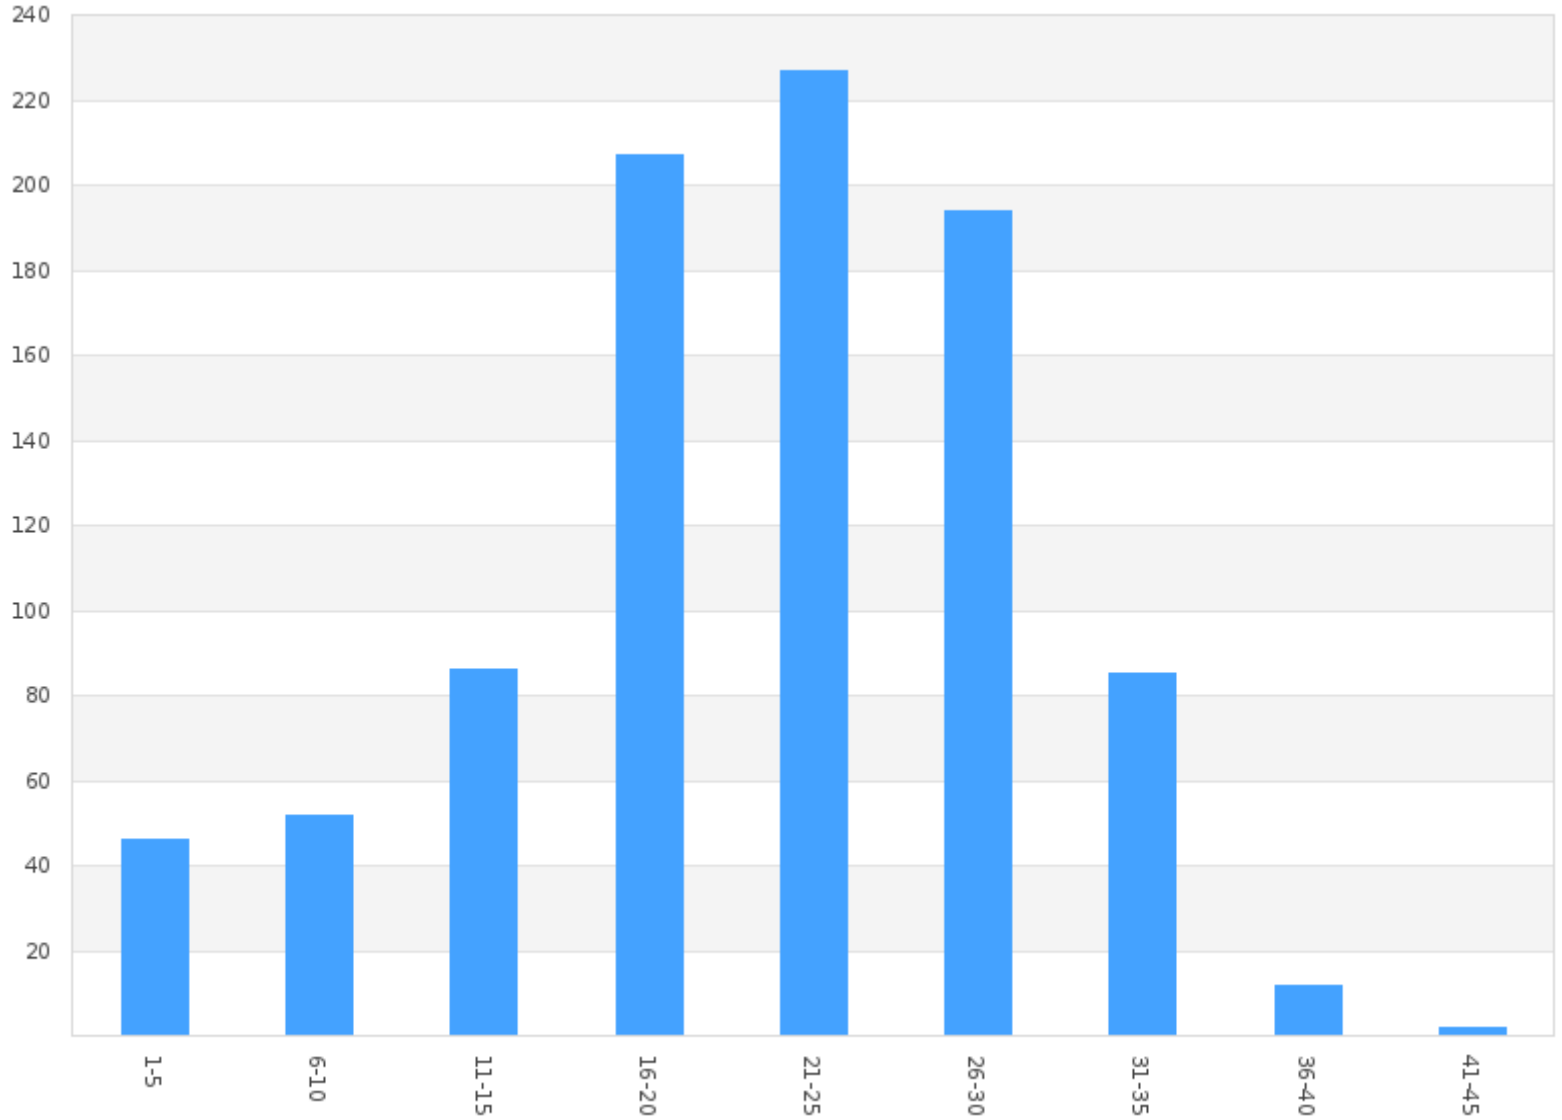

Count by Speed Range Report

Beta - Kings Blvd WB across from Falcon Watch(1000 Kings Boulevard, , Florida, USA)

Period: 09/01/2020 to 09/30/2020

Count By Speed Range

Speed (mph)	Count
1 - 5	200
6 - 10	578
11 - 15	1313
16 - 20	5953
21 - 25	11278
26 - 30	20287
31 - 35	11524
36 - 40	2835
41 - 45	440
46 - 50	65
51 - 55	17
56 - 60	1
61 - 65	1
66 - 70	1
Total	54493

Count by Speed Range Report

Charlie - Newpoint Loop WB Across from South Club House Entrance(1226 Newpoint Loop, Brandon, Florida, United States of America)

Period: 09/01/2020 to 09/30/2020

Count By Speed Range

Speed (mph)	Count
1 - 5	46
6 - 10	52
11 - 15	86
16 - 20	207
21 - 25	227
26 - 30	194
31 - 35	85
36 - 40	12
41 - 45	2
Total	911

Count by Speed Range Report

Delta - Newpoint Loop Between Nantucket & Vilmont Greens(Newpoint Loop, , Florida, USA)

Period: 09/01/2020 to 09/30/2020

Count By Speed Range

Speed (mph)	Count
1 - 5	74
6 - 10	418
11 - 15	1798
16 - 20	7763
21 - 25	10561
26 - 30	4648
31 - 35	702
36 - 40	51
41 - 45	2
Total	26017