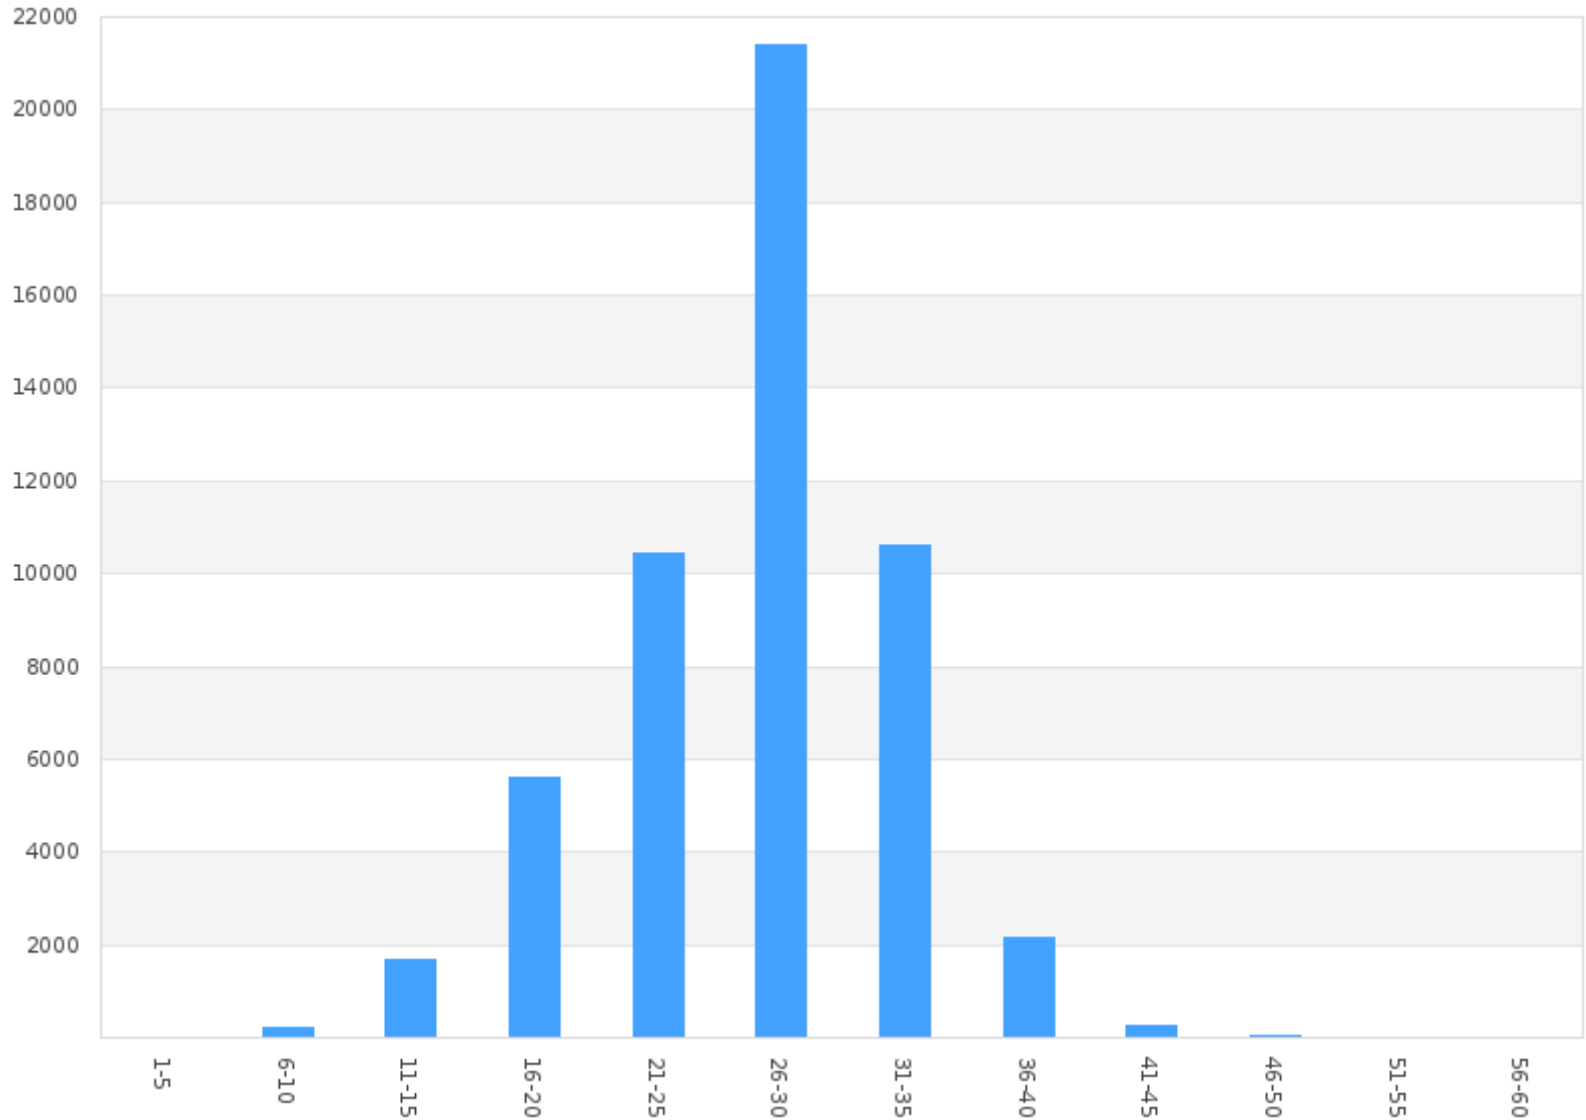

Count by Speed Range Report

Alpha - Kings Blvd EB at Princeton(1000 Kings Boulevard, , Florida, USA)

Period: 09/01/2020 to 09/30/2020

Count By Speed Range

Speed (mph)	Count
1 - 5	13
6 - 10	232
11 - 15	1673
16 - 20	5626
21 - 25	10458
26 - 30	21413
31 - 35	10593
36 - 40	2160
41 - 45	279
46 - 50	36
51 - 55	4
56 - 60	1
Total	52488

Count by Speed Range Report

Beta - Kings Blvd WB across from Falcon Watch(1000 Kings Boulevard, , Florida, USA)

Period: 09/01/2020 to 09/30/2020

Count By Speed Range

Speed (mph)	Count
1 - 5	200
6 - 10	578
11 - 15	1313
16 - 20	5953
21 - 25	11278
26 - 30	20287
31 - 35	11524
36 - 40	2835
41 - 45	440
46 - 50	65
51 - 55	17
56 - 60	1
61 - 65	1
66 - 70	1
Total	54493

Count by Speed Range Report

Charlie - Newpoint Loop WB Across from South Club House Entrance(1226 Newpoint Loop, Brandon, Florida, United States of America)

Period: 09/01/2020 to 09/30/2020

Count By Speed Range

Speed (mph)	Count
1 - 5	46
6 - 10	52
11 - 15	86
16 - 20	207
21 - 25	227
26 - 30	194
31 - 35	85
36 - 40	12
41 - 45	2
Total	911

Count by Speed Range Report

Delta - Newpoint Loop Between Nantucket & Vilmont Greens(Newpoint Loop, , Florida, USA)