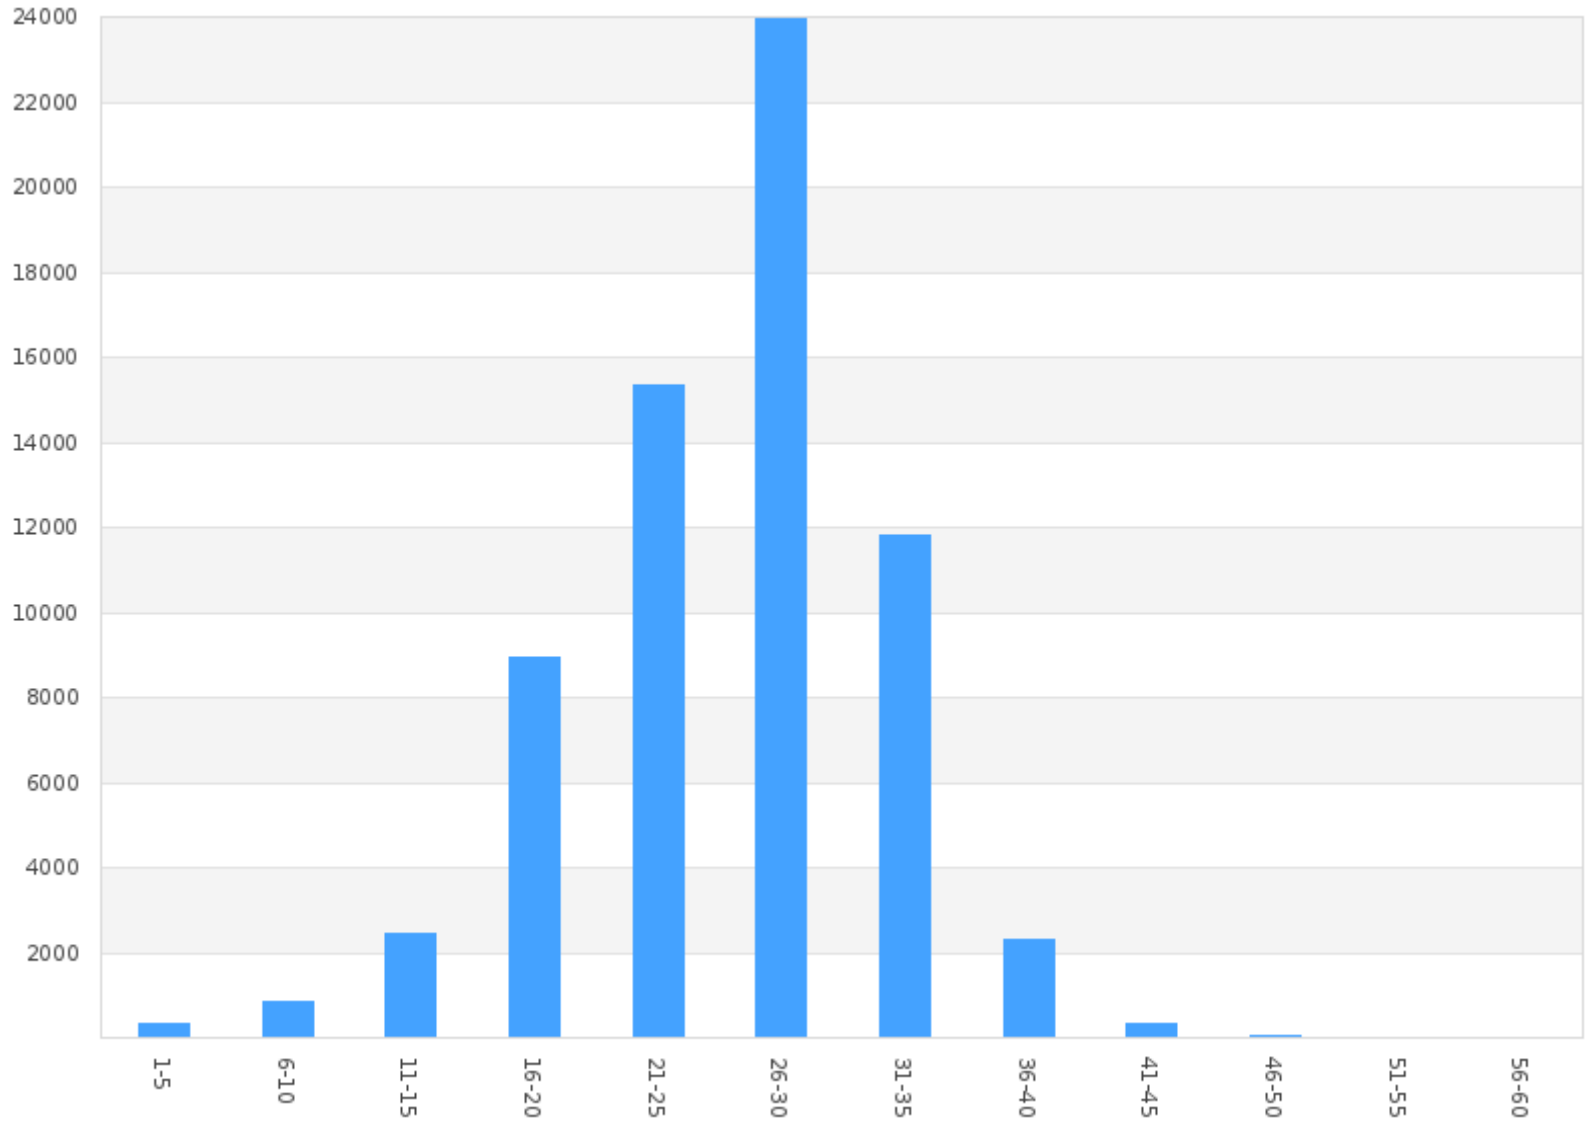

Generated on 2020-08-31 09:34:16

SafePace Cloud powered by Web Director

Count by Speed Range Report

Beta - Kings Blvd WB across from Falcon Watch(1000 Kings Boulevard, , Florida, USA)

Period: 03/01/2020 to 03/31/2020

Count By Speed Range

Speed (mph)	Count
1 - 5	315
6 - 10	850
11 - 15	2459
16 - 20	8925
21 - 25	15360
26 - 30	23973
31 - 35	11813
36 - 40	2324
41 - 45	322
46 - 50	46
51 - 55	10
56 - 60	5
Total	66402

Generated on 2020-08-31 09:50:00

SafePace Cloud powered by Web Director

Count by Speed Range Report

Charlie - Newpoint Loop WB Across from South Club House Entrance(1226 Newpoint Loop, Brandon, Florida, United States of America)

Period: 03/01/2020 to 03/31/2020

Delta - Newpoint Loop Between Nantucket & Vilmont Greens(Newpoint Loop, , Florida, USA)

Period: 03/01/2020 to 03/31/2020

Count By Speed Range

Speed (mph)	Count
1 - 5	83
6 - 10	885
11 - 15	2717
16 - 20	10484
21 - 25	12831
26 - 30	4603
31 - 35	564
36 - 40	45
41 - 45	2
Total	32214