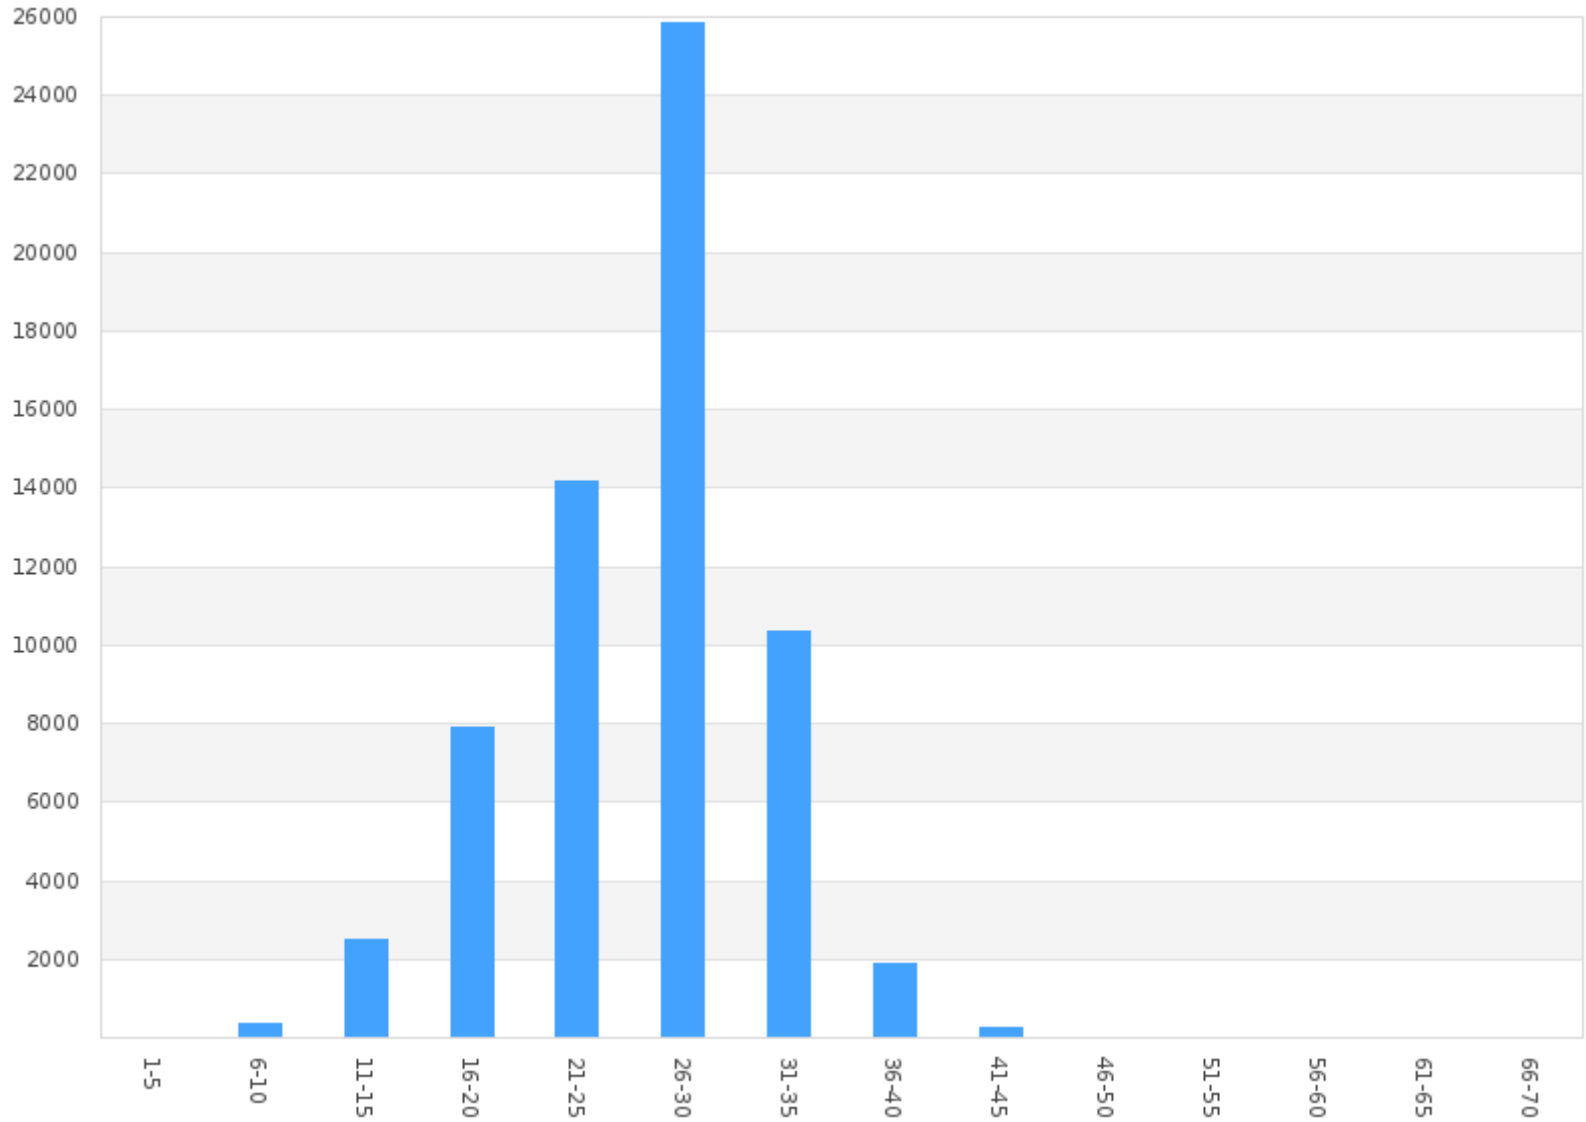

Count by Speed Range Report

Alpha - Kings Blvd EB at Princeton(1000 Kings Boulevard, , Florida, USA)

Period: 03/01/2020 to 03/31/2020

Count By Speed Range

Speed (mph)	Count
1 - 5	18
6 - 10	363
11 - 15	2503
16 - 20	7917
21 - 25	14192
26 - 30	25844
31 - 35	10355
36 - 40	1867
41 - 45	257
46 - 50	23
51 - 55	2
56 - 60	1
61 - 65	0
66 - 70	1
Total	63343

Generated on 2020-08-31 09:34:16

SafePace Cloud powered by Web Director

Count by Speed Range Report

Beta - Kings Blvd WB across from Falcon Watch(1000 Kings Boulevard, , Florida, USA)

Period: 03/01/2020 to 03/31/2020

Count By Speed Range

Speed (mph)	Count
1 - 5	315
6 - 10	850
11 - 15	2459
16 - 20	8925
21 - 25	15360
26 - 30	23973
31 - 35	11813
36 - 40	2324
41 - 45	322
46 - 50	46
51 - 55	10
56 - 60	5
Total	66402

Generated on 2020-08-31 09:50:00

Delta - Newpoint Loop Between Nantucket & Vilmont Greens(Newpoint Loop, , Florida, USA)

Period: 03/01/2020 to 03/31/2020

Count By Speed Range

Speed (mph)	Count
1 - 5	83
6 - 10	885
11 - 15	2717
16 - 20	10484
21 - 25	12831
26 - 30	4603
31 - 35	564
36 - 40	45
41 - 45	2
Total	32214