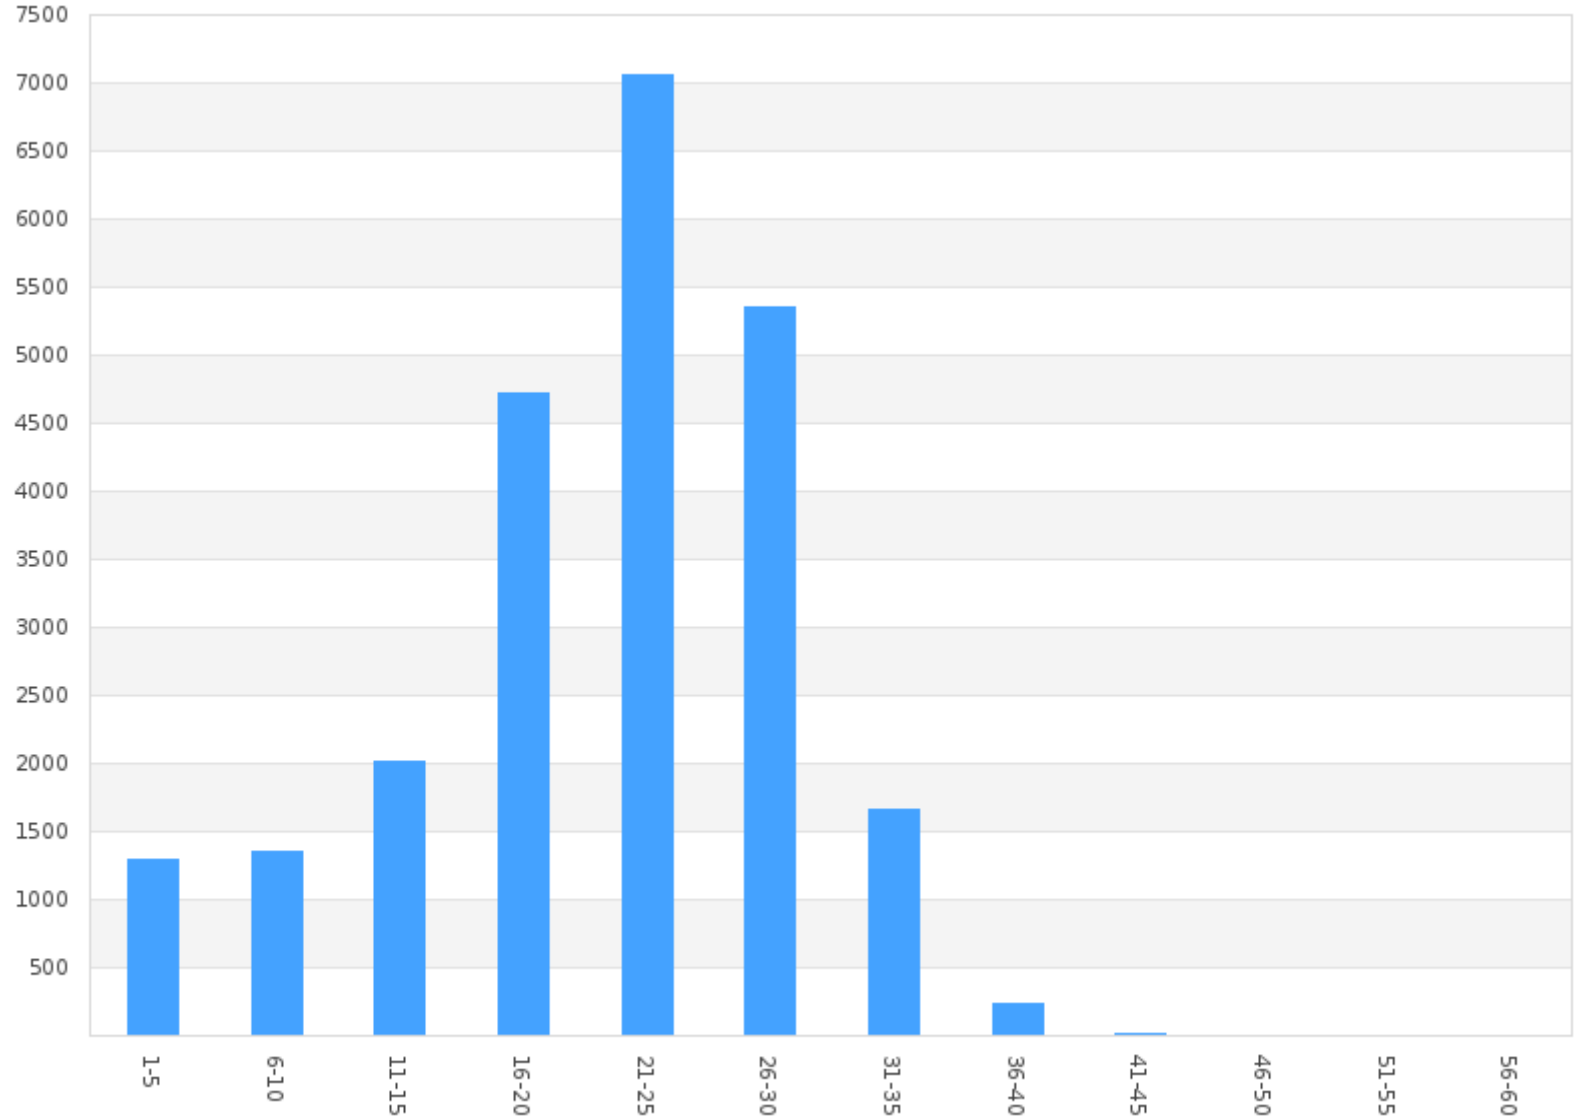

Count by Speed Range Report

Charlie - Newpoint Loop WB Across from South Club House Entrance(1226 Newpoint Loop, Brandon, Florida, United States of America)

Period: 03/01/2020 to 03/31/2020

Count By Speed Range

Speed (mph)	Count
1 - 5	1293
6 - 10	1353
11 - 15	2013
16 - 20	4722
21 - 25	7061
26 - 30	5358
31 - 35	1657
36 - 40	232
41 - 45	11
46 - 50	1
51 - 55	2
56 - 60	1
Total	23704