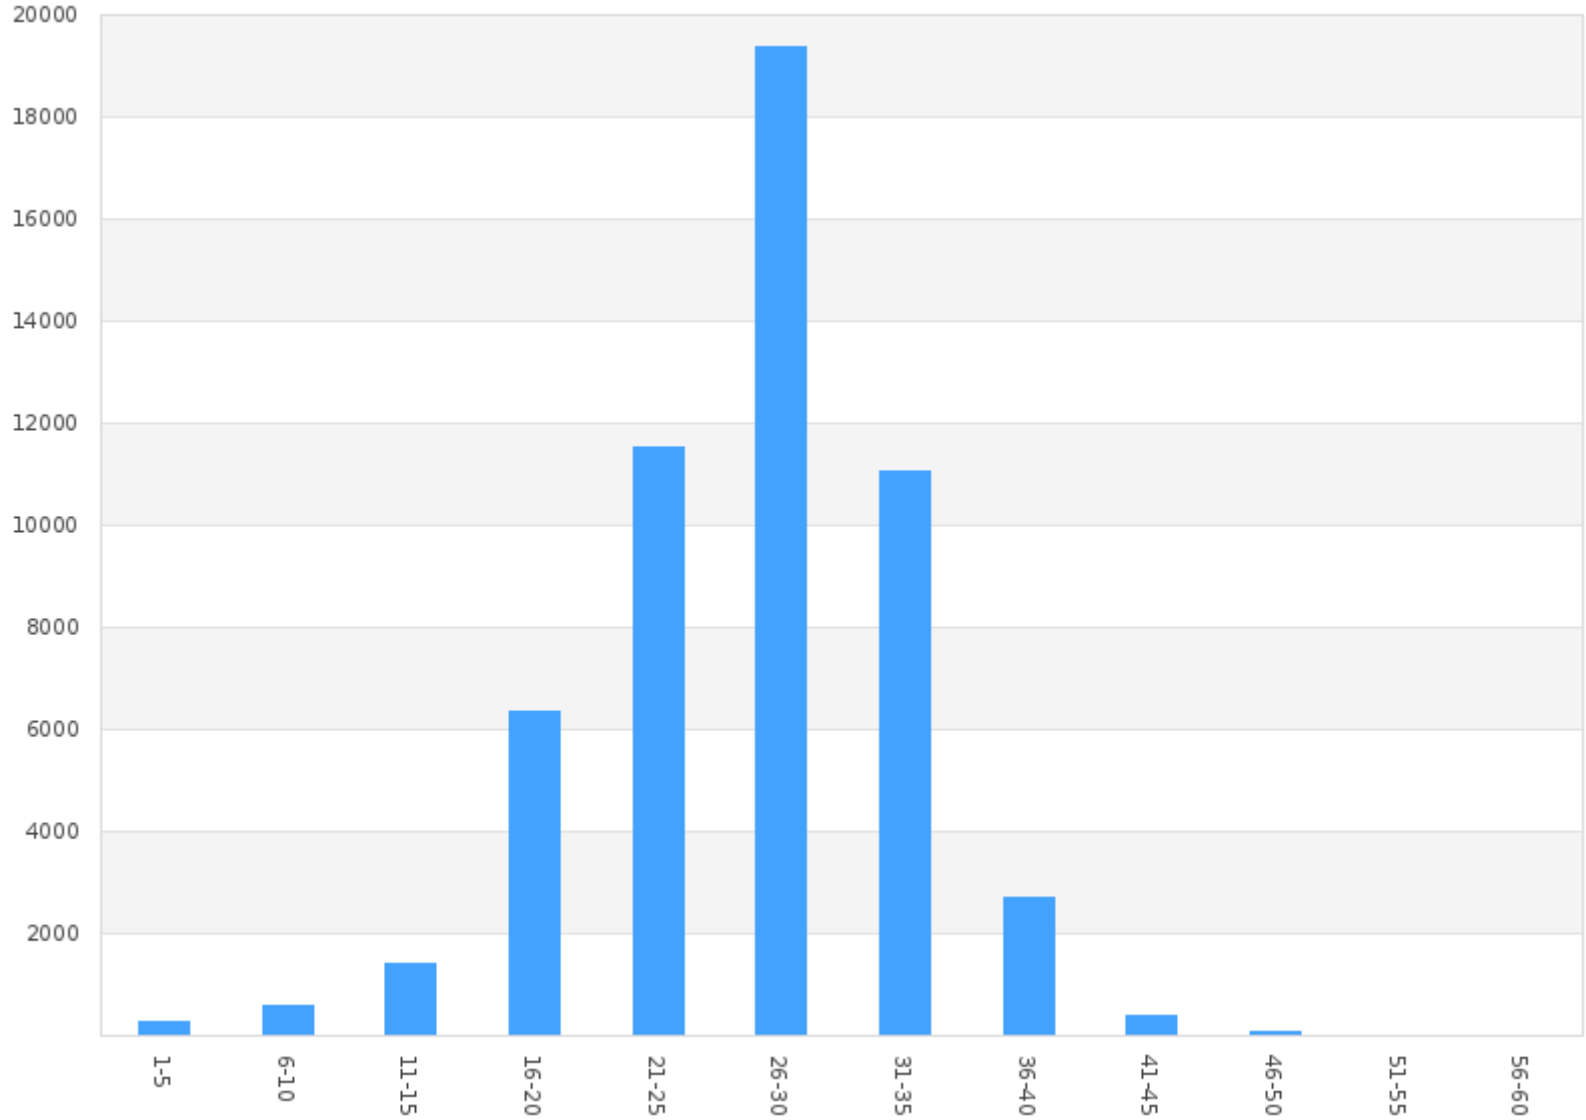

Generated on 2020-08-31 09:45:58

SafePace Cloud powered by Web Director

Count by Speed Range Report

Beta - Kings Blvd WB across from Falcon Watch(1000 Kings Boulevard, , Florida, USA)

Period: 06/01/2020 to 06/30/2020

Count By Speed Range

Speed (mph)	Count
1 - 5	283
6 - 10	606
11 - 15	1407
16 - 20	6343
21 - 25	11539
26 - 30	19359
31 - 35	11046
36 - 40	2698
41 - 45	388
46 - 50	63
51 - 55	10
56 - 60	3
Total	53745

Generated on 2020-08-31 09:54:49

Count By Speed Range

Speed (mph)	Count
1 - 5	955
6 - 10	996
11 - 15	1546
16 - 20	3478
21 - 25	4824
26 - 30	4042
31 - 35	1571
36 - 40	259
41 - 45	33
46 - 50	7
Total	17711

Count by Speed Range Report

Delta - Newpoint Loop Between Nantucket & Vilmont Greens(Newpoint Loop, , Florida, USA)

Period: 06/01/2020 to 06/30/2020

Count By Speed Range

Speed (mph)	Count
1 - 5	117
6 - 10	522
11 - 15	1954
16 - 20	7981
21 - 25	10054
26 - 30	3946
31 - 35	611
36 - 40	31
41 - 45	1
Total	25217