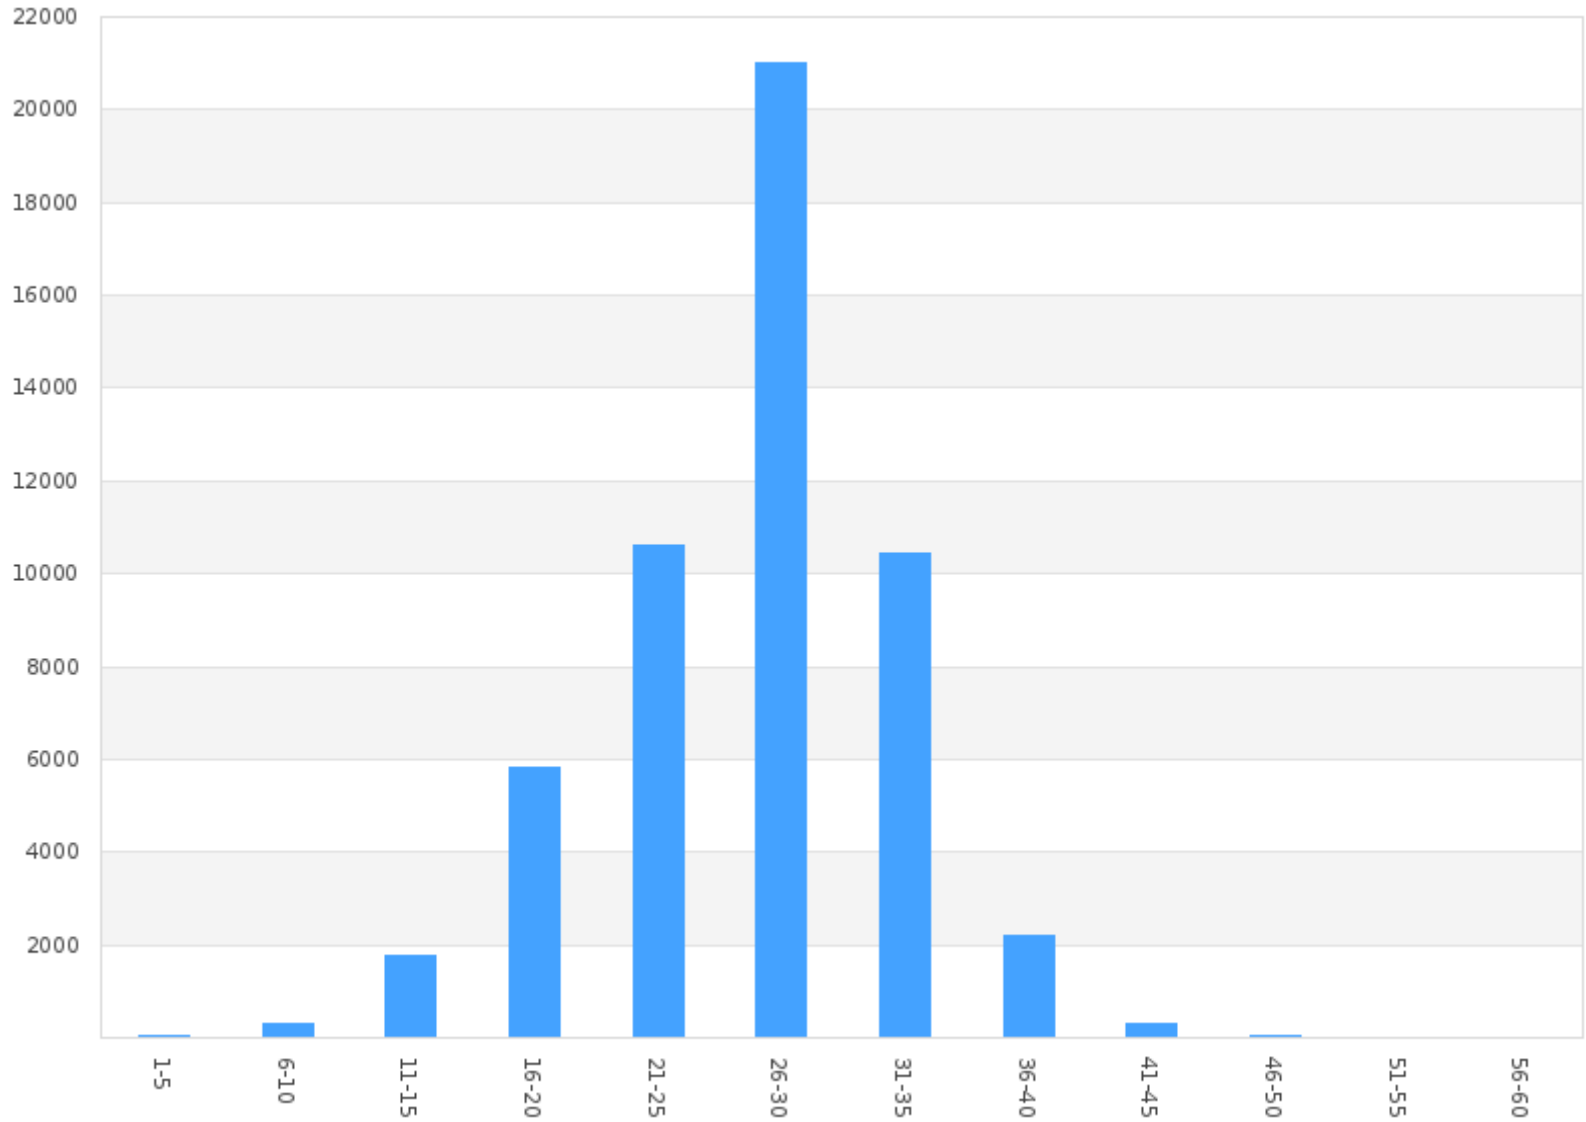

Count by Speed Range Report

Alpha - Kings Blvd EB at Princeton(1000 Kings Boulevard, , Florida, USA)

Period: 06/01/2020 to 06/30/2020

Count By Speed Range

Speed (mph)	Count
1 - 5	62
6 - 10	300
11 - 15	1776
16 - 20	5833
21 - 25	10597
26 - 30	20993
31 - 35	10419
36 - 40	2215
41 - 45	316
46 - 50	56
51 - 55	8
56 - 60	1
Total	52576

Generated on 2020-08-31 09:45:58

SafePace Cloud powered by Web Director

Count by Speed Range Report

Beta - Kings Blvd WB across from Falcon Watch(1000 Kings Boulevard, , Florida, USA)

Period: 06/01/2020 to 06/30/2020

Count By Speed Range

Speed (mph)	Count
1 - 5	955
6 - 10	996
11 - 15	1546
16 - 20	3478
21 - 25	4824
26 - 30	4042
31 - 35	1571
36 - 40	259
41 - 45	33
46 - 50	7
Total	17711

Count by Speed Range Report

Delta - Newpoint Loop Between Nantucket & Vilmont Greens(Newpoint Loop, , Florida, USA)

Period: 06/01/2020 to 06/30/2020

Count By Speed Range

Speed (mph)	Count
1 - 5	117
6 - 10	522
11 - 15	1954
16 - 20	7981
21 - 25	10054
26 - 30	3946
31 - 35	611
36 - 40	31
41 - 45	1
Total	25217