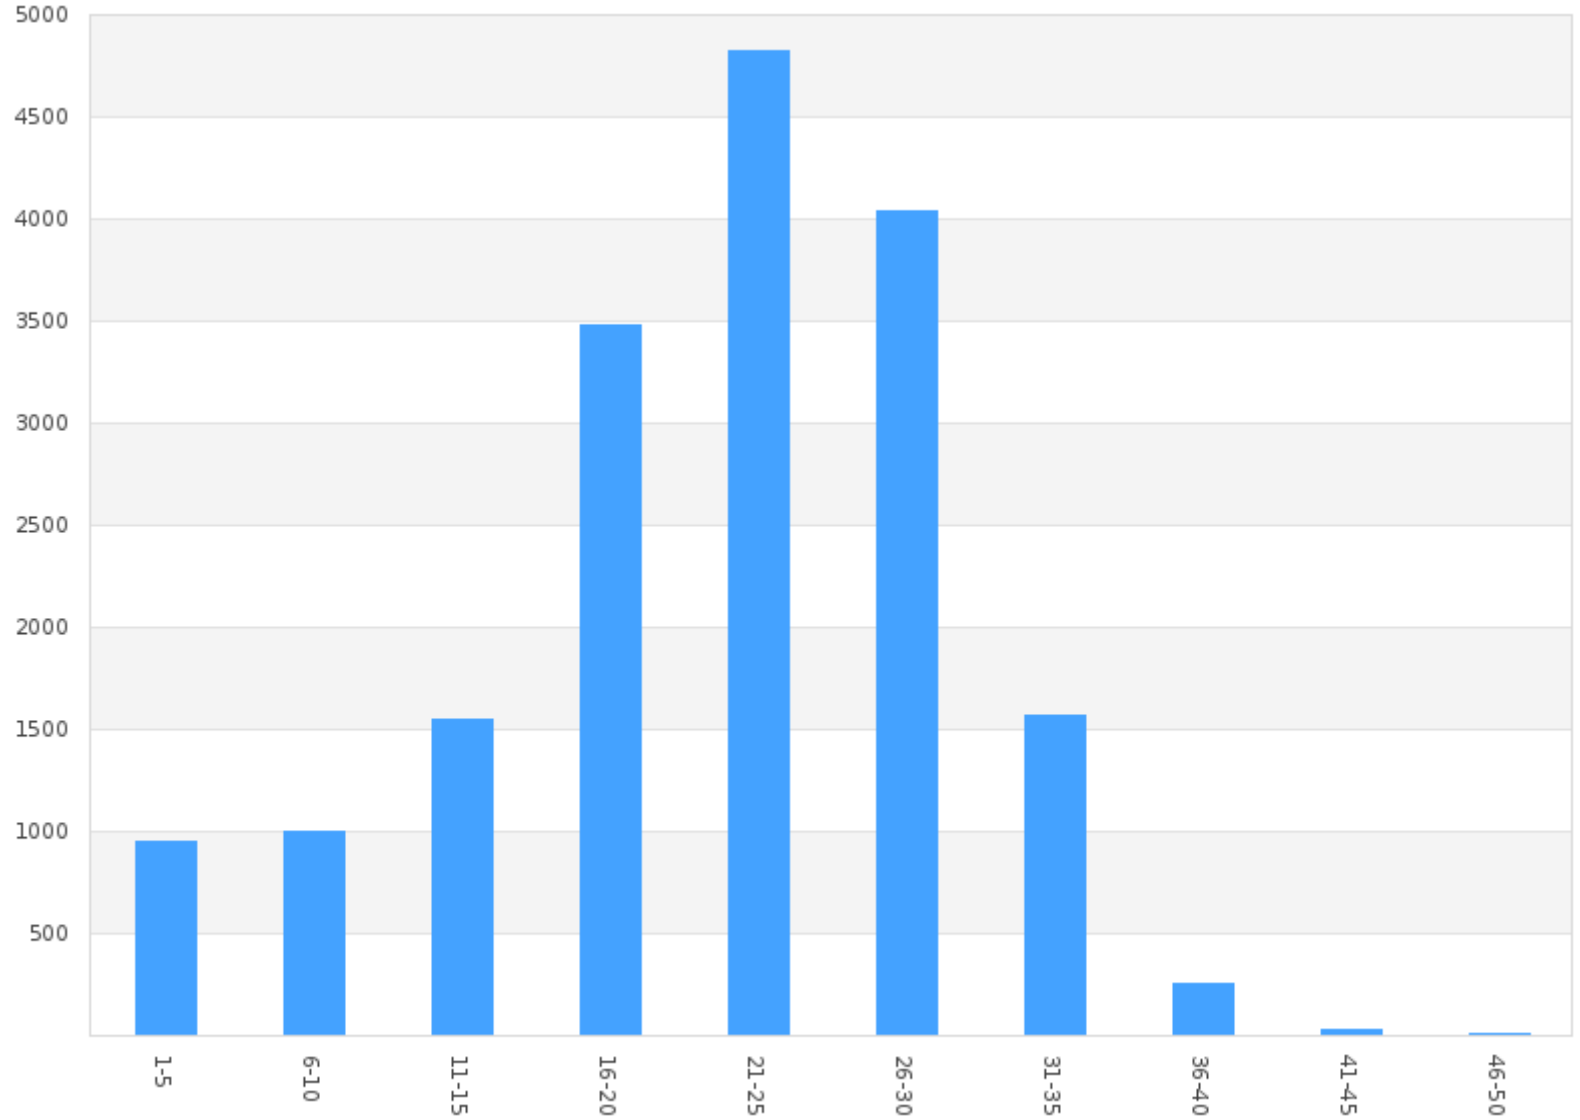

Count By Speed Range

Speed (mph)	Count
1 - 5	283
6 - 10	606
11 - 15	1407
16 - 20	6343
21 - 25	11539
26 - 30	19359
31 - 35	11046
36 - 40	2698
41 - 45	388
46 - 50	63
51 - 55	10
56 - 60	3
Total	53745

Generated on 2020-08-31 09:54:49

SafePace Cloud powered by Web Director

Count by Speed Range Report

Charlie - Newpoint Loop WB Across from South Club House Entrance(1226 Newpoint Loop, Brandon, Florida, United States of America)

Period: 06/01/2020 to 06/30/2020

Count By Speed Range

Speed (mph)	Count
1 - 5	955
6 - 10	996
11 - 15	1546
16 - 20	3478
21 - 25	4824
26 - 30	4042
31 - 35	1571
36 - 40	259
41 - 45	33
46 - 50	7
Total	17711

Count by Speed Range Report

Delta - Newpoint Loop Between Nantucket & Vilmont Greens(Newpoint Loop, , Florida, USA)

Period: 06/01/2020 to 06/30/2020

Count By Speed Range

Speed (mph)	Count
1 - 5	117
6 - 10	522
11 - 15	1954
16 - 20	7981
21 - 25	10054
26 - 30	3946
31 - 35	611
36 - 40	31
41 - 45	1
Total	25217