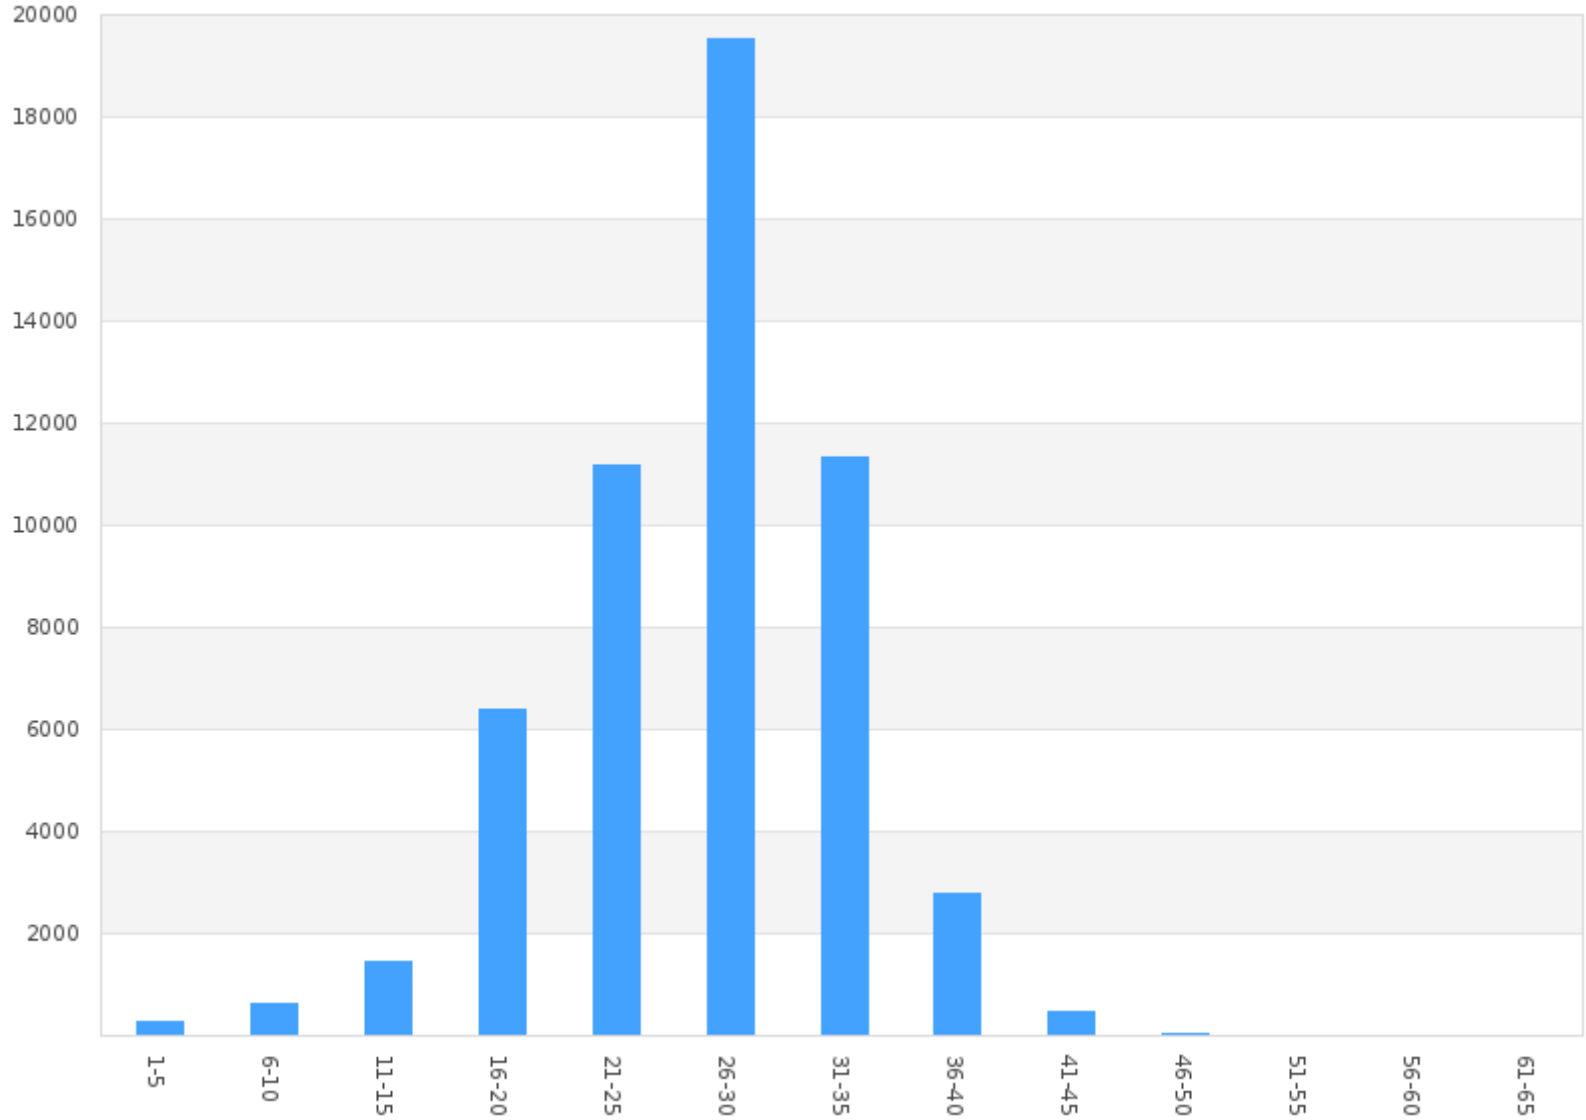

# Count by Speed Range Report

Beta - Kings Blvd WB across from Falcon Watch(1000 Kings Boulevard, , Florida, USA)

Period: 07/01/2020 to 07/31/2020

Count By Speed Range

Speed (mph)	Count
1 - 5	271
6 - 10	630
11 - 15	1453
16 - 20	6388
21 - 25	11178
26 - 30	19539
31 - 35	11330
36 - 40	2802
41 - 45	471
46 - 50	54
51 - 55	6
56 - 60	2
61 - 65	2
<b>Total</b>	<b>54126</b>

# Count by Speed Range Report

Charlie - Newpoint Loop WB Across from South Club House Entrance(1226 Newpoint Loop, Brandon, Florida, United States of America)

Period: 07/01/2020 to 07/31/2020

Count By Speed Range

# Count by Speed Range Report

Delta - Newpoint Loop Between Nantucket & Vilmont Greens(Newpoint Loop, , Florida, USA)

Period: 07/01/2020 to 07/31/2020

Count By Speed Range

Speed (mph)	Count
1 - 5	82
6 - 10	535
11 - 15	1892
16 - 20	8217
21 - 25	10766
26 - 30	4371
31 - 35	658
36 - 40	39
41 - 45	1
46 - 50	1
<b>Total</b>	<b>26562</b>