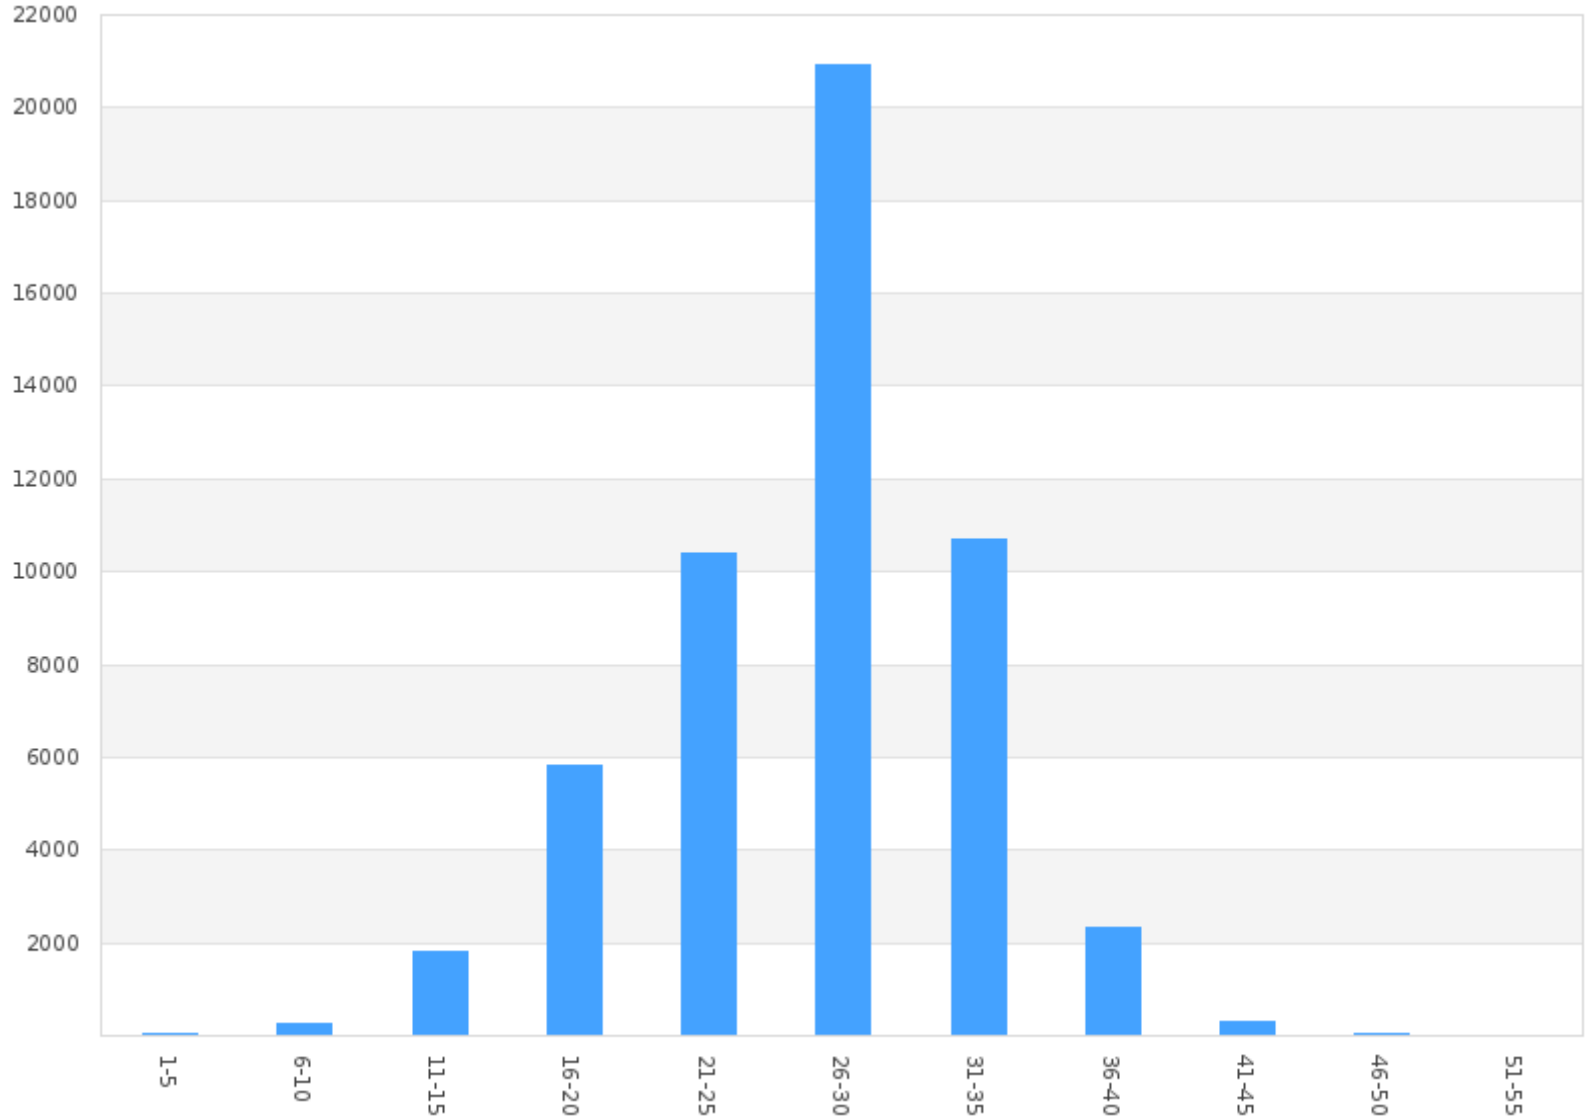

# Count by Speed Range Report

Alpha - Kings Blvd EB at Princeton(1000 Kings Boulevard, , Florida, USA)

Period: 07/01/2020 to 07/31/2020

Count By Speed Range

Speed (mph)	Count
1 - 5	33
6 - 10	241
11 - 15	1828
16 - 20	5838
21 - 25	10377
26 - 30	20925
31 - 35	10718
36 - 40	2342
41 - 45	314
46 - 50	37
51 - 55	6
<b>Total</b>	<b>52659</b>

# Count by Speed Range Report

Beta - Kings Blvd WB across from Falcon Watch(1000 Kings Boulevard, , Florida, USA)

Period: 07/01/2020 to 07/31/2020

Count By Speed Range

Speed (mph)	Count
1 - 5	271
6 - 10	630
11 - 15	1453
16 - 20	6388
21 - 25	11178
26 - 30	19539
31 - 35	11330
36 - 40	2802
41 - 45	471
46 - 50	54
51 - 55	6
56 - 60	2
61 - 65	2
<b>Total</b>	<b>54126</b>

# Count by Speed Range Report

Charlie - Newpoint Loop WB Across from South Club House Entrance(1226 Newpoint Loop, Brandon, Florida, United States of America)

Period: 07/01/2020 to 07/31/2020

Count By Speed Range

# Count by Speed Range Report

Delta - Newpoint Loop Between Nantucket & Vilmont Greens(Newpoint Loop, , Florida, USA)

Period: 07/01/2020 to 07/31/2020

Count By Speed Range

Speed (mph)	Count
1 - 5	82
6 - 10	535
11 - 15	1892
16 - 20	8217
21 - 25	10766
26 - 30	4371
31 - 35	658
36 - 40	39
41 - 45	1
46 - 50	1
<b>Total</b>	<b>26562</b>