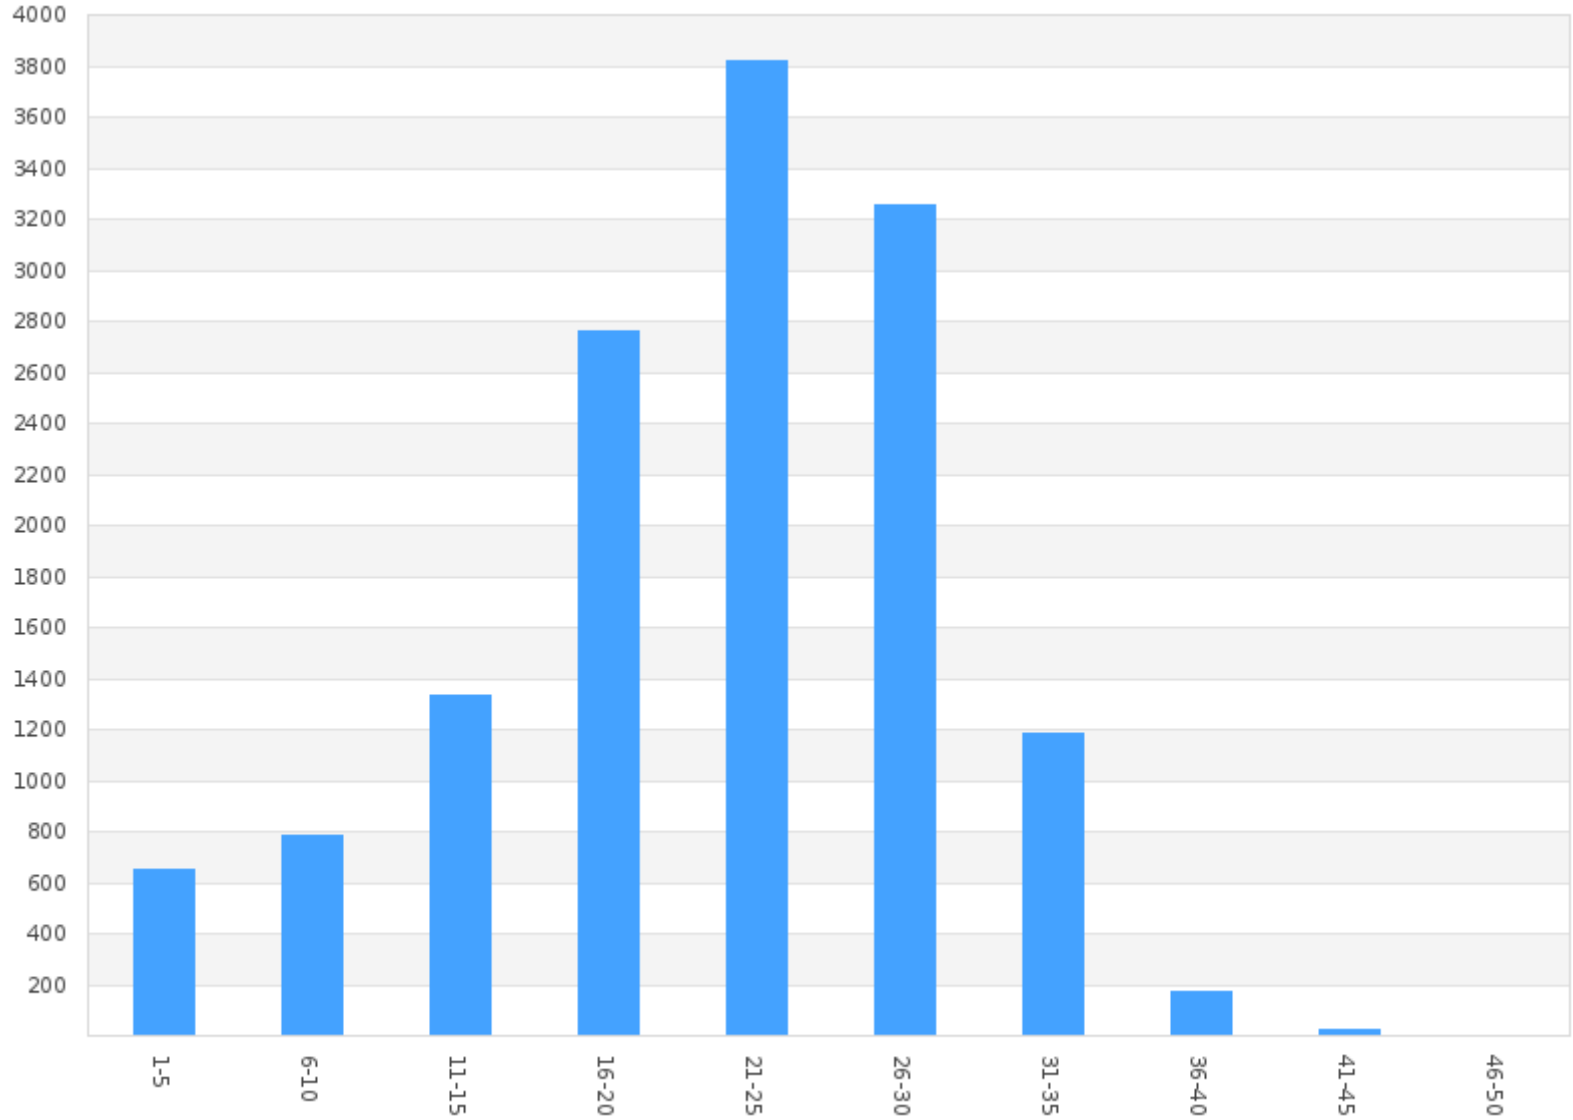

# Count by Speed Range Report

Beta - Kings Blvd WB across from Falcon Watch(1000 Kings Boulevard, , Florida, USA)

Period: 07/01/2020 to 07/31/2020

Count By Speed Range

Speed (mph)	Count
1 - 5	271
6 - 10	630
11 - 15	1453
16 - 20	6388
21 - 25	11178
26 - 30	19539
31 - 35	11330
36 - 40	2802
41 - 45	471
46 - 50	54
51 - 55	6
56 - 60	2
61 - 65	2
<b>Total</b>	<b>54126</b>

# Count by Speed Range Report

Charlie - Newpoint Loop WB Across from South Club House Entrance(1226 Newpoint Loop, Brandon, Florida, United States of America)

Period: 07/01/2020 to 07/31/2020

Count By Speed Range

# Count by Speed Range Report

Delta - Newpoint Loop Between Nantucket & Vilmont Greens(Newpoint Loop, , Florida, USA)

Period: 07/01/2020 to 07/31/2020

Count By Speed Range

Speed (mph)	Count
1 - 5	82
6 - 10	535
11 - 15	1892
16 - 20	8217
21 - 25	10766
26 - 30	4371
31 - 35	658
36 - 40	39
41 - 45	1
46 - 50	1
<b>Total</b>	<b>26562</b>