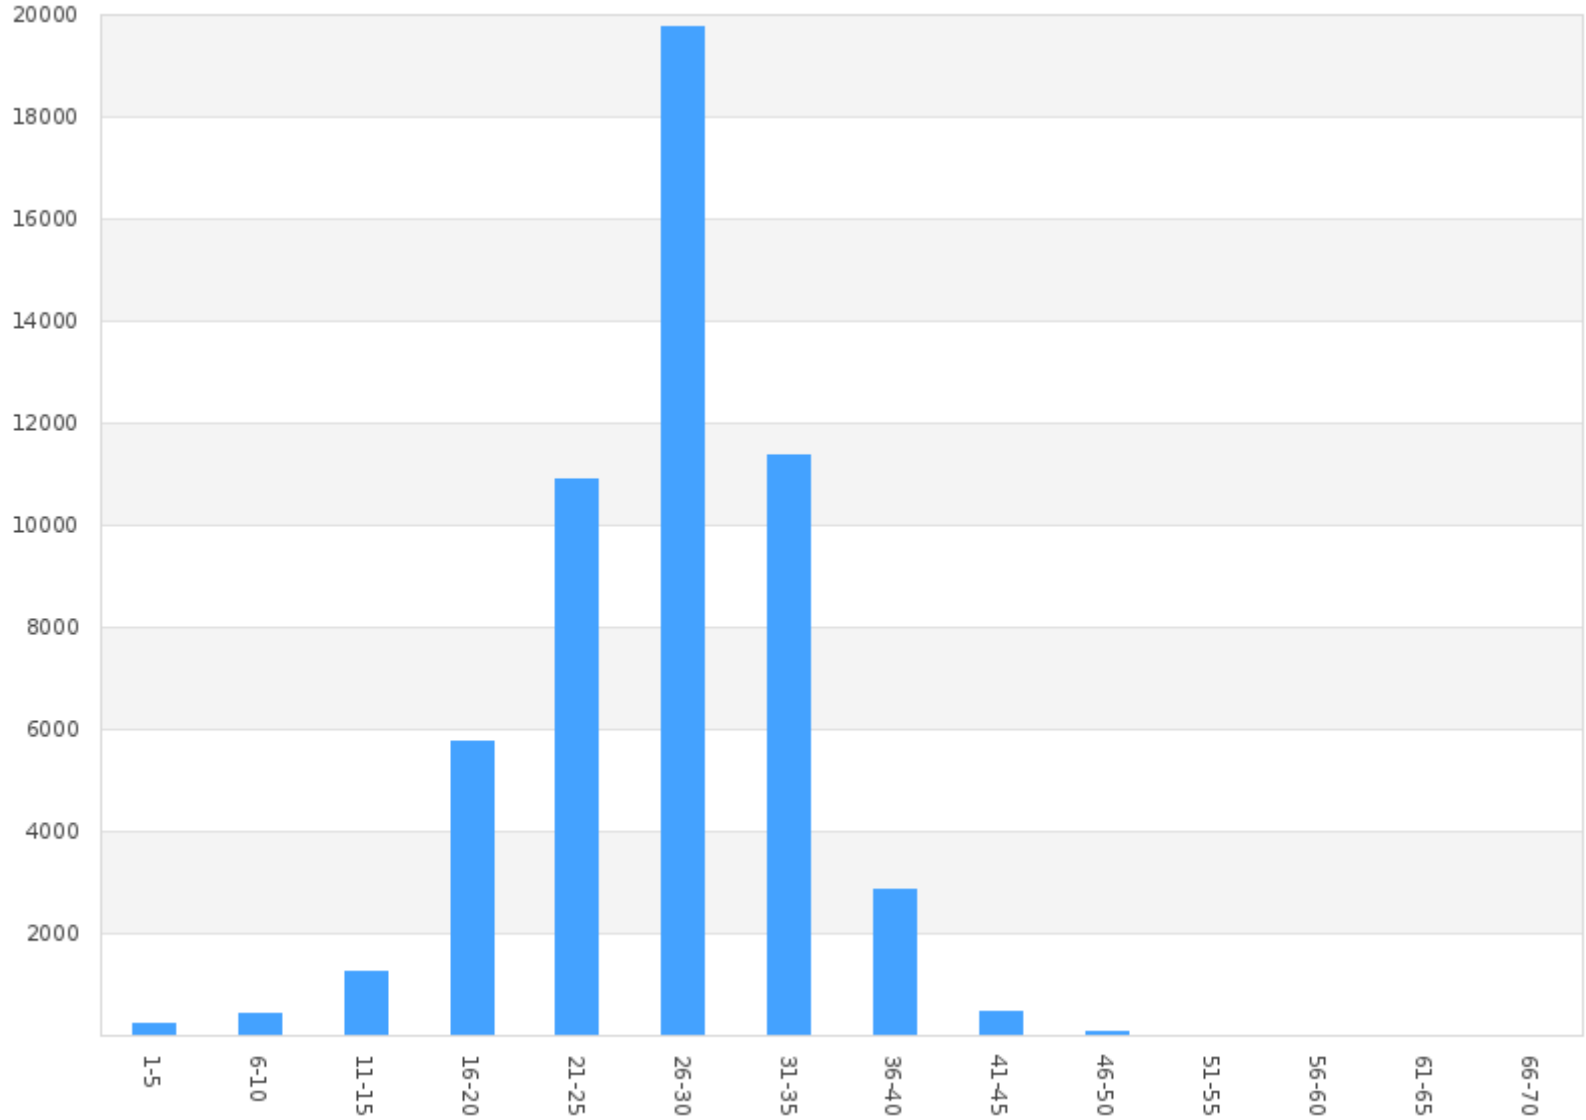

# Count by Speed Range Report

Beta - Kings Blvd WB across from Falcon Watch(1000 Kings Boulevard, , Florida, USA)

Period: 08/01/2020 to 08/31/2020

Count By Speed Range

Speed (mph)	Count
1 - 5	243
6 - 10	450
11 - 15	1257
16 - 20	5774
21 - 25	10918
26 - 30	19750
31 - 35	11372
36 - 40	2875
41 - 45	480
46 - 50	94
51 - 55	12
56 - 60	6
61 - 65	1
66 - 70	2
<b>Total</b>	<b>53234</b>

# Count by Speed Range Report

Charlie - Newpoint Loop WB Across from South Club House Entrance(1226 Newpoint Loop, Brandon, Florida, United States of America)

Period: 08/01/2020 to 08/31/2020

Count By Speed Range

# Count by Speed Range Report

Delta - Newpoint Loop Between Nantucket & Vilmont Greens(Newpoint Loop, , Florida, USA)

Period: 08/01/2020 to 08/31/2020

Count By Speed Range

Speed (mph)	Count
1 - 5	162
6 - 10	532
11 - 15	1819
16 - 20	7598
21 - 25	10213
26 - 30	4400
31 - 35	703
36 - 40	43
41 - 45	3
46 - 50	1
<b>Total</b>	<b>25474</b>