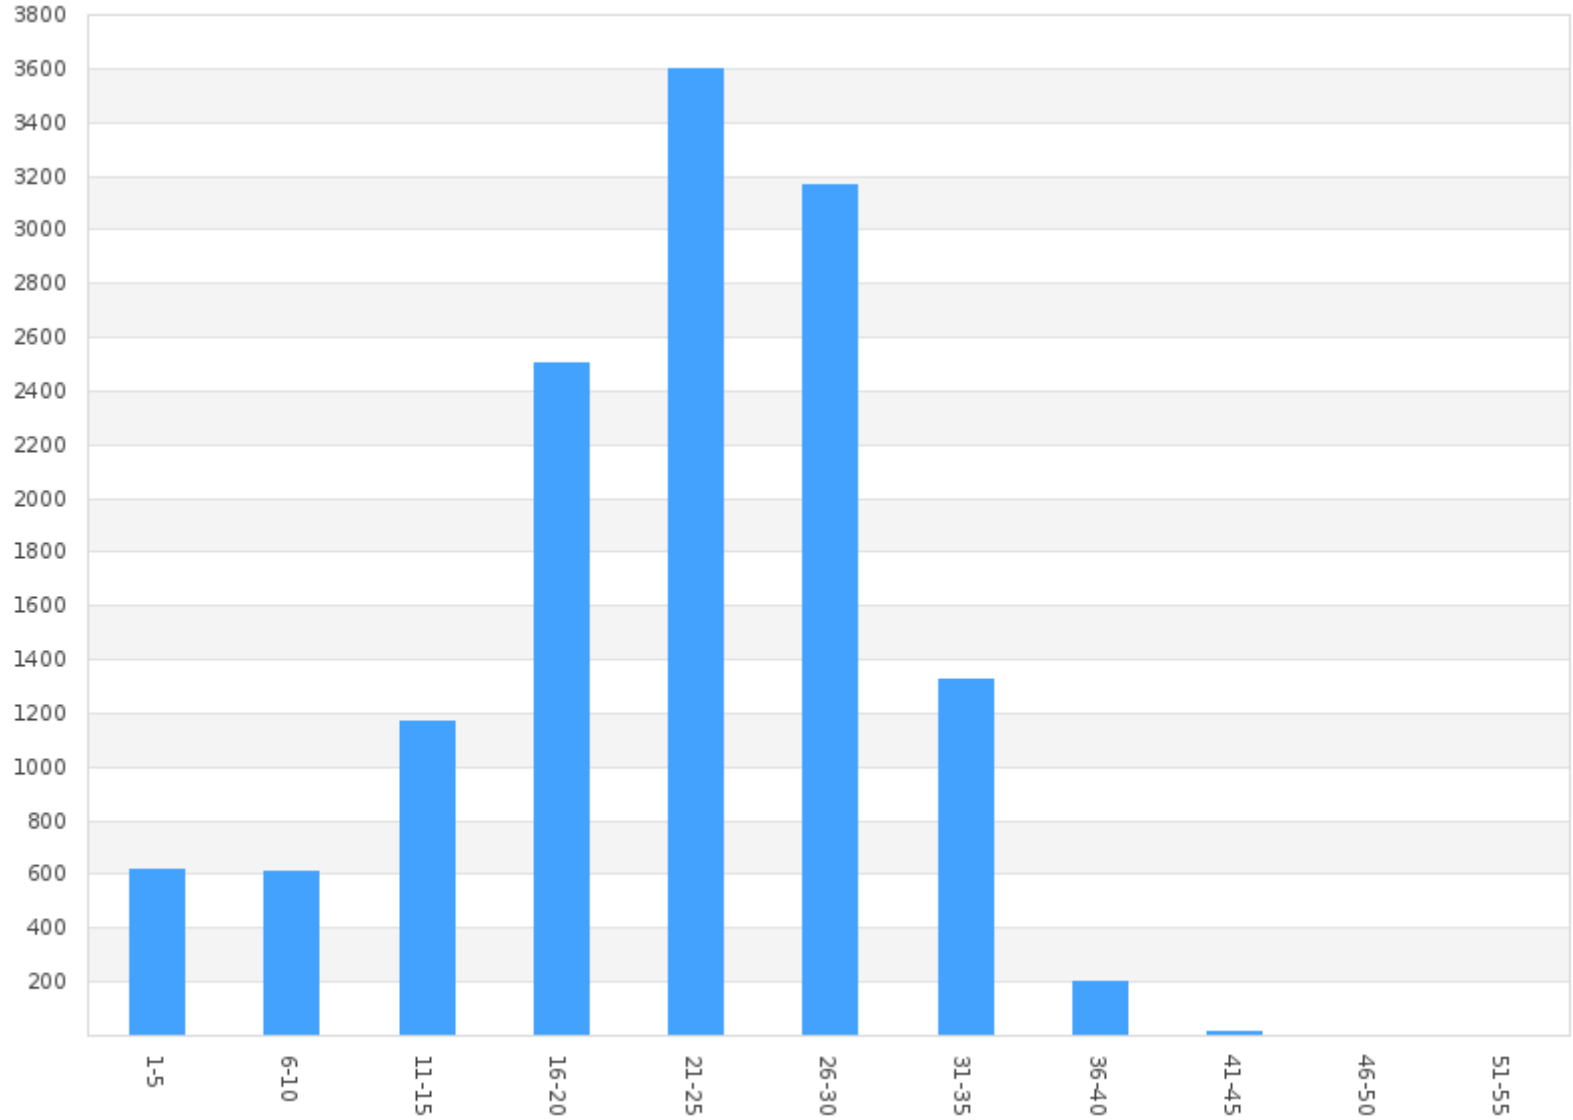

# Count by Speed Range Report

Beta - Kings Blvd WB across from Falcon Watch(1000 Kings Boulevard, , Florida, USA)

Period: 08/01/2020 to 08/31/2020

Count By Speed Range

Speed (mph)	Count
1 - 5	243
6 - 10	450
11 - 15	1257
16 - 20	5774
21 - 25	10918
26 - 30	19750
31 - 35	11372
36 - 40	2875
41 - 45	480
46 - 50	94
51 - 55	12
56 - 60	6
61 - 65	1
66 - 70	2
<b>Total</b>	<b>53234</b>

# Count by Speed Range Report

Charlie - Newpoint Loop WB Across from South Club House Entrance(1226 Newpoint Loop, Brandon, Florida, United States of America)

Period: 08/01/2020 to 08/31/2020

Count By Speed Range

# Count by Speed Range Report

Delta - Newpoint Loop Between Nantucket & Vilmont Greens(Newpoint Loop, , Florida, USA)

Period: 08/01/2020 to 08/31/2020

Count By Speed Range

Speed (mph)	Count
1 - 5	162
6 - 10	532
11 - 15	1819
16 - 20	7598
21 - 25	10213
26 - 30	4400
31 - 35	703
36 - 40	43
41 - 45	3
46 - 50	1
<b>Total</b>	<b>25474</b>