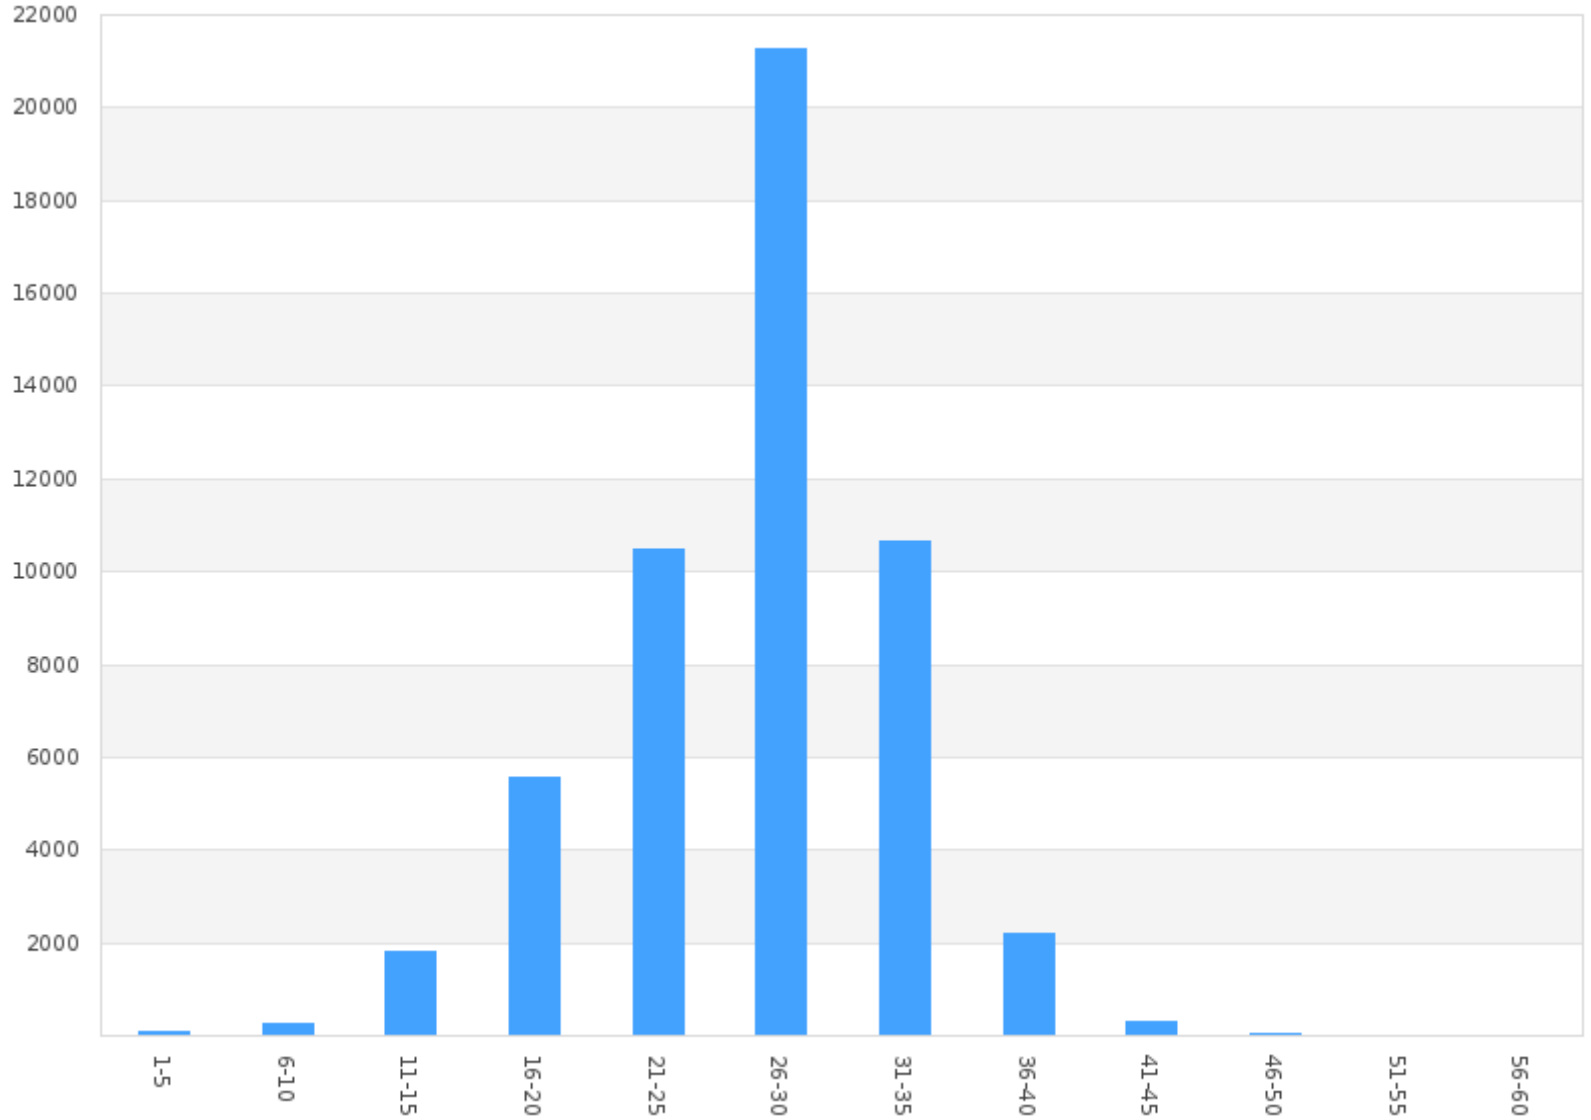

# Count by Speed Range Report

Alpha - Kings Blvd EB at Princeton(1000 Kings Boulevard, , Florida, USA)

Period: 08/01/2020 to 08/31/2020

Count By Speed Range

Speed (mph)	Count
1 - 5	72
6 - 10	269
11 - 15	1797
16 - 20	5547
21 - 25	10463
26 - 30	21250
31 - 35	10675
36 - 40	2205
41 - 45	314
46 - 50	47
51 - 55	9
56 - 60	1
<b>Total</b>	<b>52649</b>

# Count by Speed Range Report

Beta - Kings Blvd WB across from Falcon Watch(1000 Kings Boulevard, , Florida, USA)

Period: 08/01/2020 to 08/31/2020

Count By Speed Range

Speed (mph)	Count
1 - 5	243
6 - 10	450
11 - 15	1257
16 - 20	5774
21 - 25	10918
26 - 30	19750
31 - 35	11372
36 - 40	2875
41 - 45	480
46 - 50	94
51 - 55	12
56 - 60	6
61 - 65	1
66 - 70	2
<b>Total</b>	<b>53234</b>

# Count by Speed Range Report

Charlie - Newpoint Loop WB Across from South Club House Entrance(1226 Newpoint Loop, Brandon, Florida, United States of America)

Period: 08/01/2020 to 08/31/2020

Count By Speed Range

# Count by Speed Range Report

Delta - Newpoint Loop Between Nantucket & Vilmont Greens(Newpoint Loop, , Florida, USA)

Period: 08/01/2020 to 08/31/2020

Count By Speed Range

Speed (mph)	Count
1 - 5	162
6 - 10	532
11 - 15	1819
16 - 20	7598
21 - 25	10213
26 - 30	4400
31 - 35	703
36 - 40	43
41 - 45	3
46 - 50	1
<b>Total</b>	<b>25474</b>