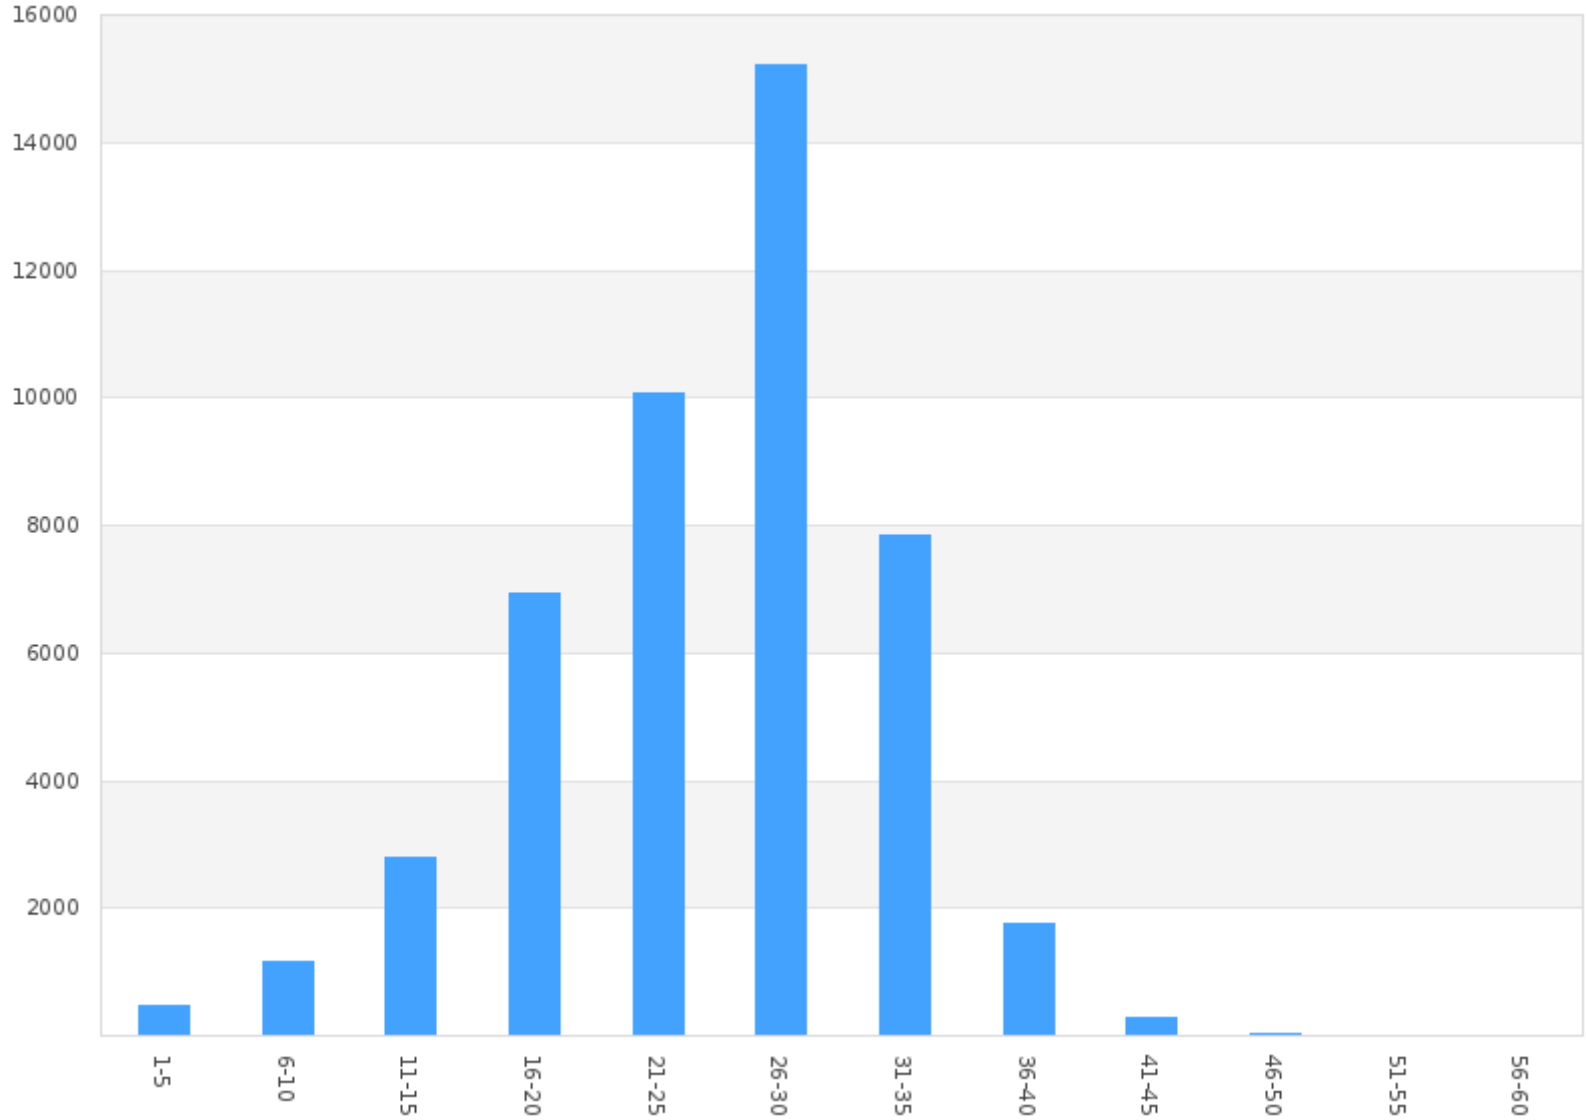

Count by Speed Range Report

Alpha - Kings Blvd EB at Princeton(1000 Kings Boulevard, , Florida, USA)

Period: 04/01/2020 to 04/30/2020

Count By Speed Range

Speed (mph)	Count
1 - 5	30
6 - 10	471
11 - 15	2262
16 - 20	5966
21 - 25	9640
26 - 30	15890
31 - 35	7187
36 - 40	1513
41 - 45	239
46 - 50	28
51 - 55	6
Total	43232

Count by Speed Range Report

Beta - Kings Blvd WB across from Falcon Watch(1000 Kings Boulevard, , Florida, USA)

Period: 04/01/2020 to 04/30/2020

Count By Speed Range

Speed (mph)	Count
1 - 5	474
6 - 10	1167
11 - 15	2802
16 - 20	6935
21 - 25	10070
26 - 30	15219
31 - 35	7848
36 - 40	1744
41 - 45	270
46 - 50	32
51 - 55	6
56 - 60	3
Total	46570

Generated on 2020-08-31 09:52:03

SafePace Cloud powered by Web Director

Count by Speed Range Report

Charlie - Newpoint Loop WB Across from South Club House Entrance(1226 Newpoint Loop, Brandon, Florida, United States of America)

Generated on 2020-08-31 10:00:59

SafePace Cloud powered by Web Director

Count by Speed Range Report

Delta - Newpoint Loop Between Nantucket & Vilmont Greens(Newpoint Loop, , Florida, USA)

Period: 04/01/2020 to 04/30/2020