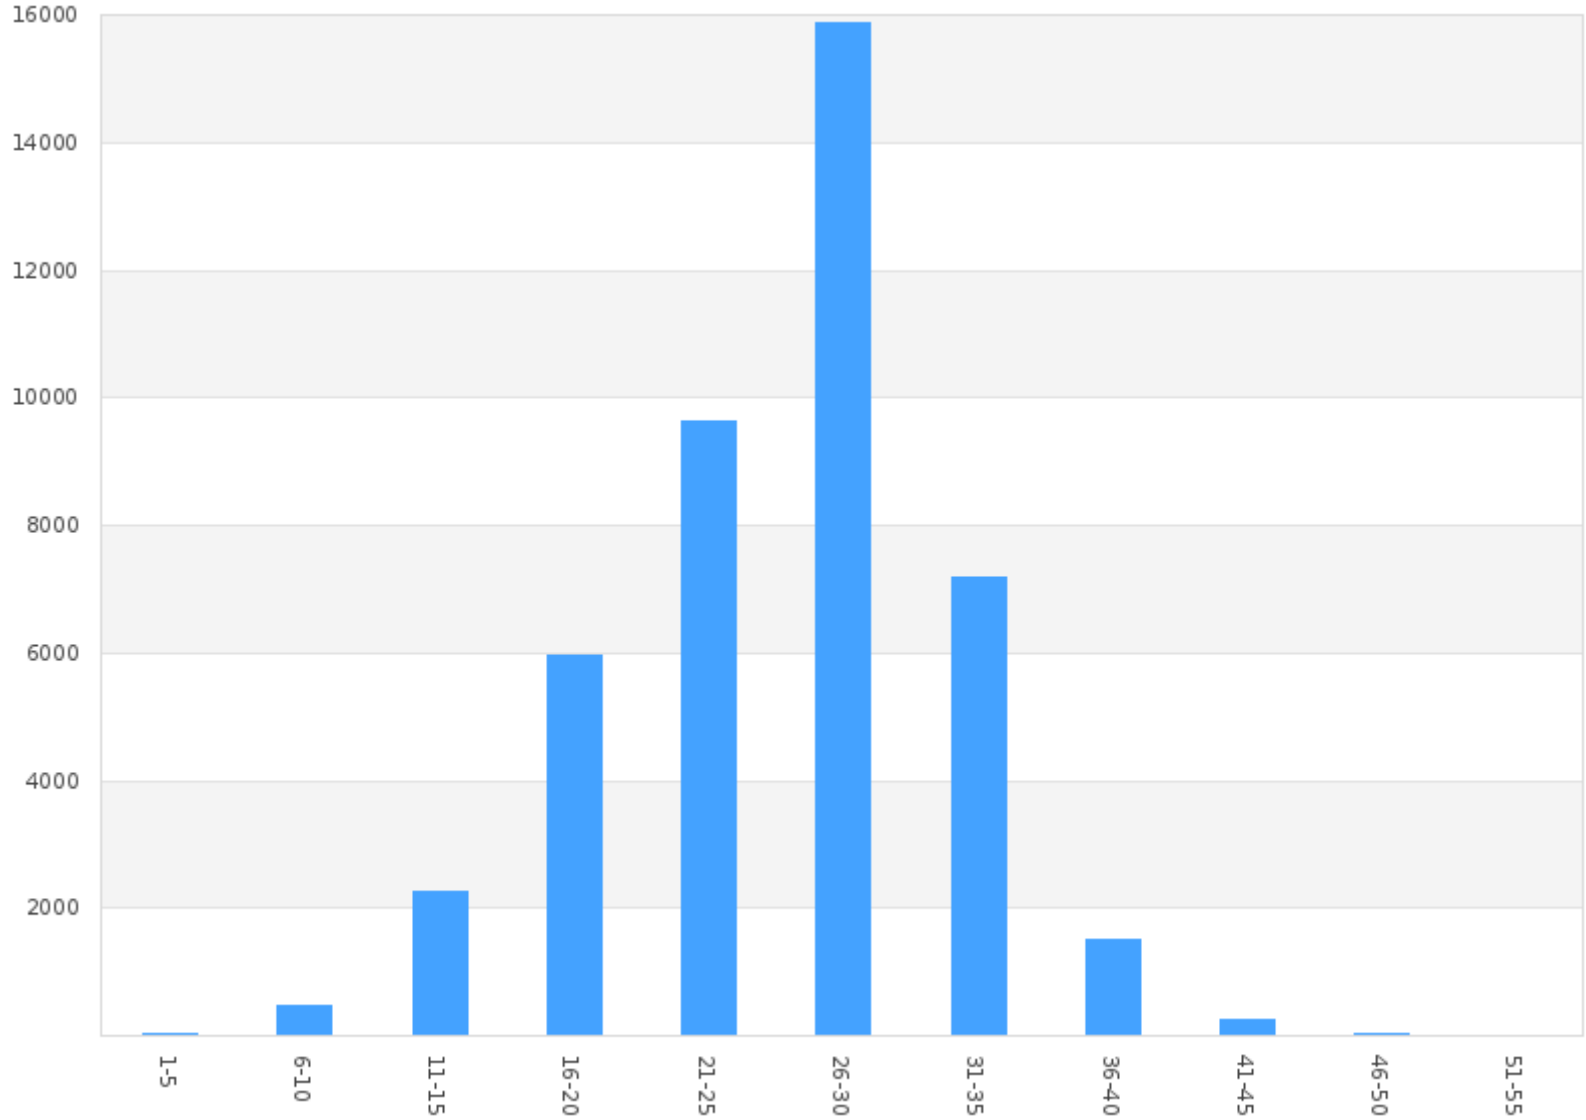

Count by Speed Range Report

Alpha - Kings Blvd EB at Princeton(1000 Kings Boulevard, , Florida, USA)

Period: 04/01/2020 to 04/30/2020

Count By Speed Range

Speed (mph)	Count
1 - 5	30
6 - 10	471
11 - 15	2262
16 - 20	5966
21 - 25	9640
26 - 30	15890
31 - 35	7187
36 - 40	1513
41 - 45	239
46 - 50	28
51 - 55	6
Total	43232

Count by Speed Range Report

Beta - Kings Blvd WB across from Falcon Watch(1000 Kings Boulevard, , Florida, USA)

Period: 04/01/2020 to 04/30/2020

Count By Speed Range

Speed (mph)	Count
1 - 5	474
6 - 10	1167
11 - 15	2802
16 - 20	6935
21 - 25	10070
26 - 30	15219
31 - 35	7848
36 - 40	1744
41 - 45	270
46 - 50	32
51 - 55	6
56 - 60	3
Total	46570

Generated on 2020-08-31 09:52:03

SafePace Cloud powered by Web Director

Count by Speed Range Report

Charlie - Newpoint Loop WB Across from South Club House Entrance(1226 Newpoint Loop, Brandon, Florida, United States of America)

Generated on 2020-08-31 10:00:59

SafePace Cloud powered by Web Director

Count by Speed Range Report

Delta - Newpoint Loop Between Nantucket & Vilmont Greens(Newpoint Loop, , Florida, USA)

Period: 04/01/2020 to 04/30/2020