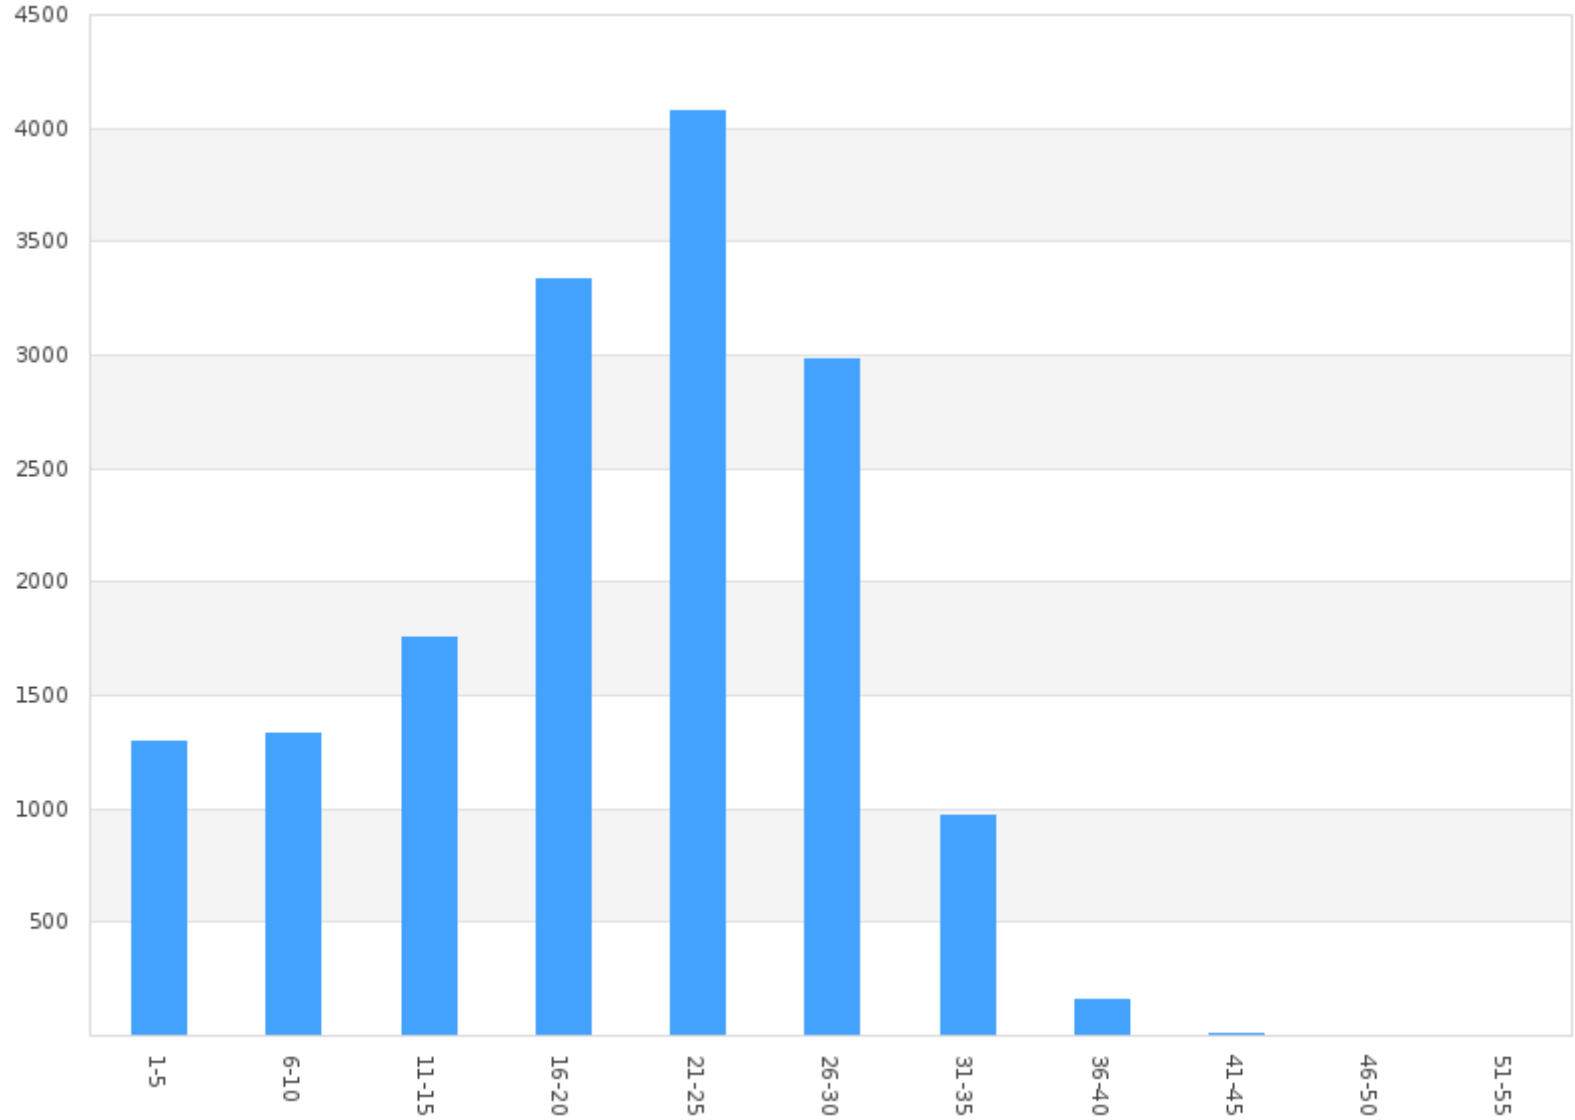

Generated on 2020-08-31 09:52:03

SafePace Cloud powered by Web Director

Count by Speed Range Report

Charlie - Newpoint Loop WB Across from South Club House Entrance(1226 Newpoint Loop, Brandon, Florida, United States of America)

Period: 04/01/2020 to 04/30/2020

Count By Speed Range

Speed (mph)	Count
1 - 5	1300
6 - 10	1333
11 - 15	1752
16 - 20	3336
21 - 25	4077
26 - 30	2982
31 - 35	968
36 - 40	158
41 - 45	13
46 - 50	3
51 - 55	1
Total	15923

Generated on 2020-08-31 10:00:59

SafePace Cloud powered by Web Director

Count by Speed Range Report

Delta - Newpoint Loop Between Nantucket & Vilmont Greens(Newpoint Loop, , Florida, USA)

Period: 04/01/2020 to 04/30/2020