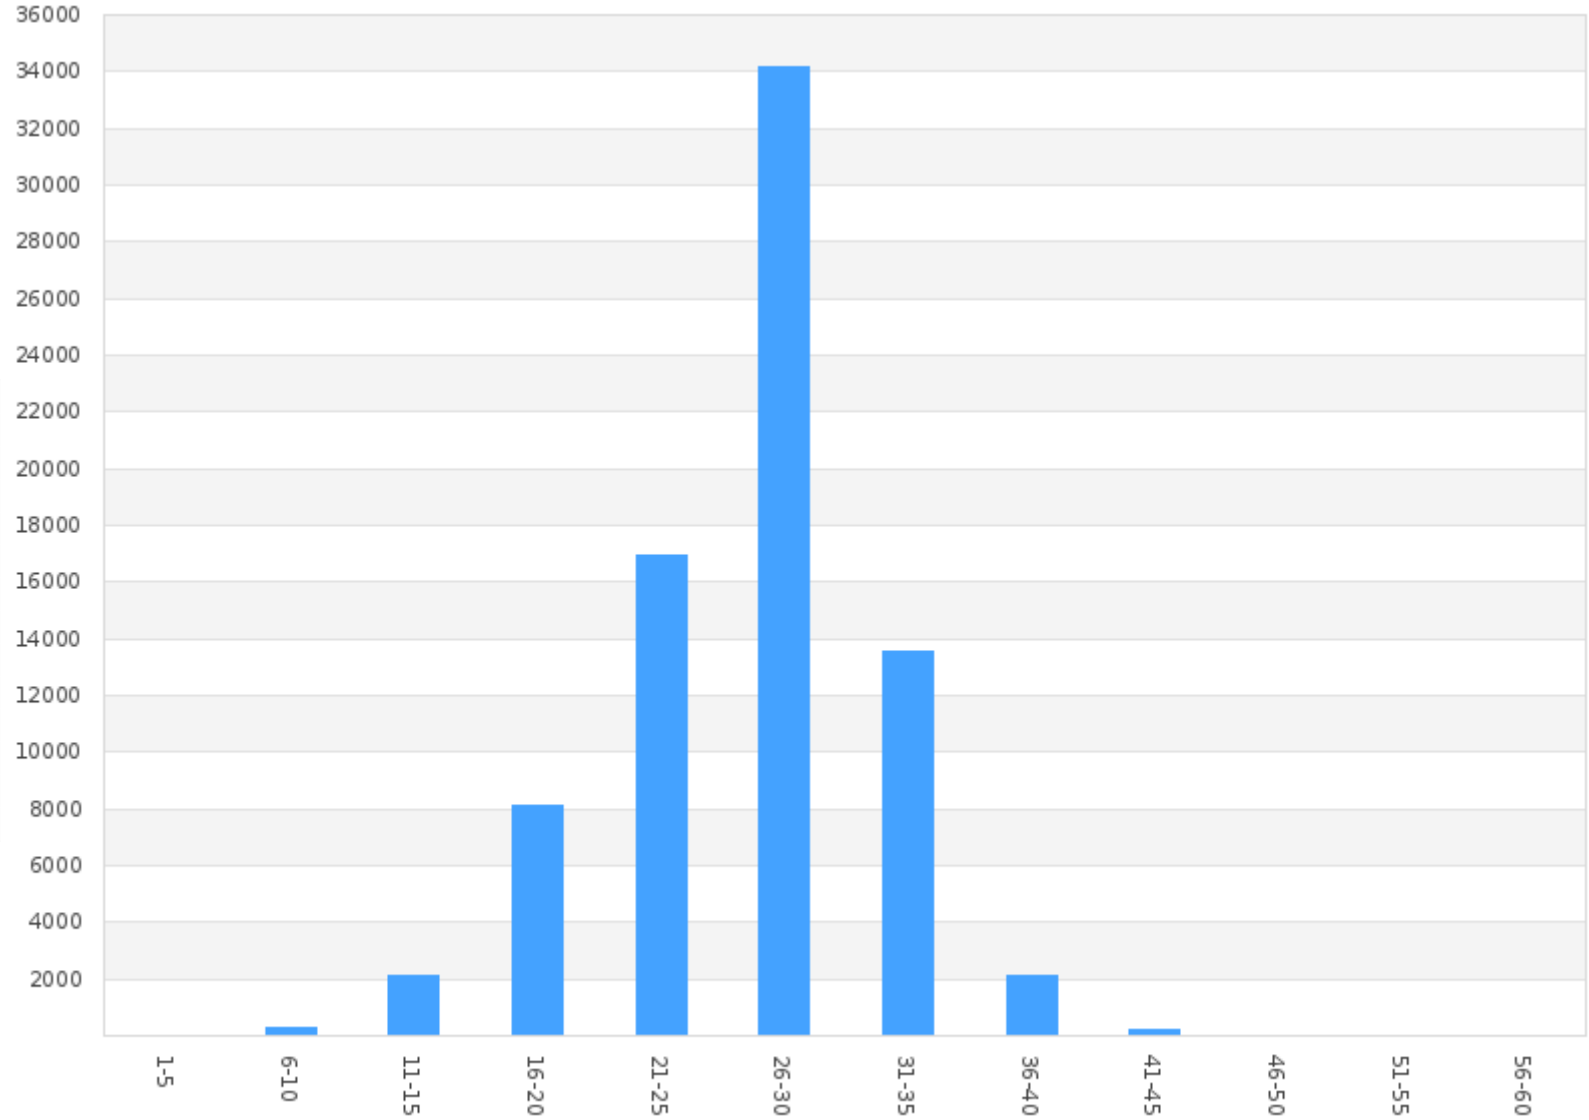

Count by Speed Range Report

Alpha - Kings Blvd EB at Princeton(1000 Kings Boulevard, , Florida, USA)

Period: 02/01/2020 to 02/29/2020

Count By Speed Range

Speed (mph)	Count
1 - 5	13
6 - 10	258
11 - 15	2137
16 - 20	8092
21 - 25	16915
26 - 30	34166
31 - 35	13581
36 - 40	2103
41 - 45	235
46 - 50	27
51 - 55	4
56 - 60	1
Total	77532

Count by Speed Range Report

Beta - Kings Blvd WB across from Falcon Watch(1000 Kings Boulevard, , Florida, USA)

Period: 02/01/2020 to 02/29/2020

Count By Speed Range

Speed (mph)	Count
1 - 5	243
6 - 10	530
11 - 15	1634
16 - 20	8689
21 - 25	18295
26 - 30	29550
31 - 35	13352
36 - 40	2579
41 - 45	348
46 - 50	44
51 - 55	3
56 - 60	0
61 - 65	1
Total	75268

Generated on 2020-03-02 07:40:58

SafePace Cloud powered by Web Director

Count by Speed Range Report

Charlie - Newpoint Loop WB Across from South Club House Entrance(1226 Newpoint Loop, Brandon, Florida, United States of America)

Count by Speed Range Report

Delta - Newpoint Loop Between Nantucket & Vilmont Greens(Newpoint Loop, , Florida, USA)

Period: 02/01/2020 to 02/29/2020

Count By Speed Range

Speed (mph)	Count
1 - 5	55
6 - 10	481
11 - 15	1765
16 - 20	9554
21 - 25	14286
26 - 30	5385
31 - 35	700
36 - 40	34
41 - 45	3
Total	32263