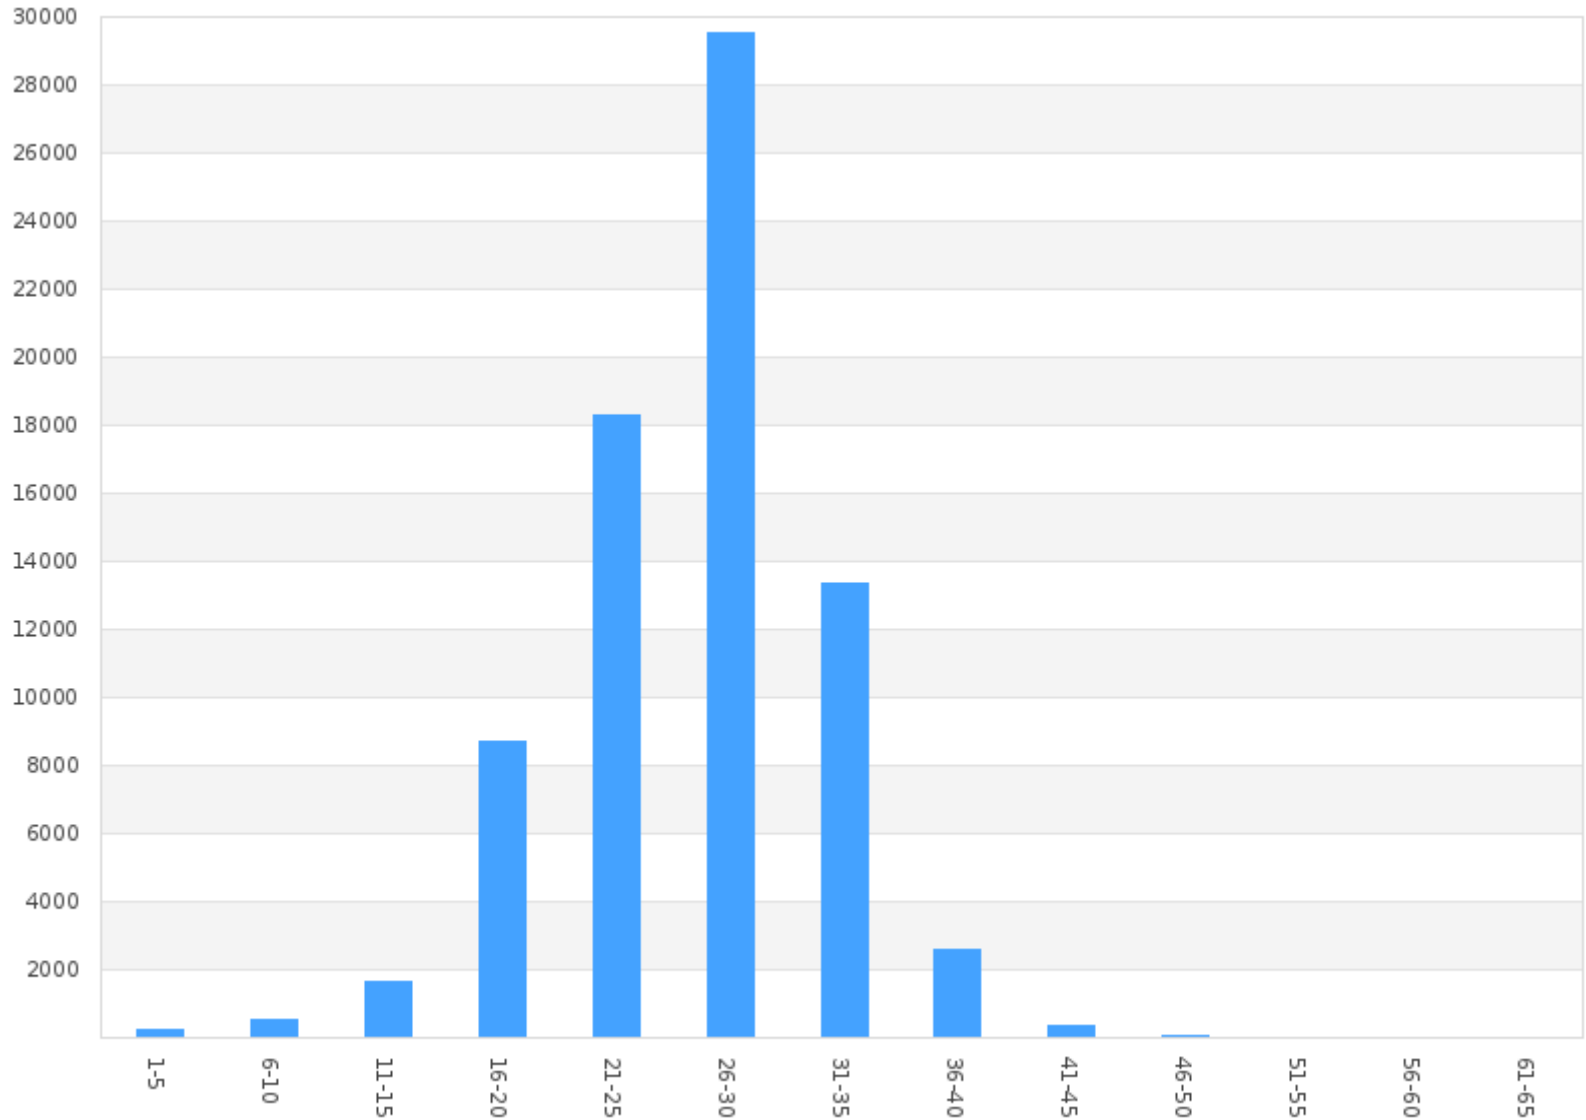

Count by Speed Range Report

Alpha - Kings Blvd EB at Princeton(1000 Kings Boulevard, , Florida, USA)

Period: 02/01/2020 to 02/29/2020

Count By Speed Range

Speed (mph)	Count
1 - 5	13
6 - 10	258
11 - 15	2137
16 - 20	8092
21 - 25	16915
26 - 30	34166
31 - 35	13581
36 - 40	2103
41 - 45	235
46 - 50	27
51 - 55	4
56 - 60	1
Total	77532

Count by Speed Range Report

Beta - Kings Blvd WB across from Falcon Watch(1000 Kings Boulevard, , Florida, USA)

Period: 02/01/2020 to 02/29/2020

Count By Speed Range

Speed (mph)	Count
1 - 5	243
6 - 10	530
11 - 15	1634
16 - 20	8689
21 - 25	18295
26 - 30	29550
31 - 35	13352
36 - 40	2579
41 - 45	348
46 - 50	44
51 - 55	3
56 - 60	0
61 - 65	1
Total	75268

Generated on 2020-03-02 07:40:58

SafePace Cloud powered by Web Director

Count by Speed Range Report

Charlie - Newpoint Loop WB Across from South Club House Entrance(1226 Newpoint Loop, Brandon, Florida, United States of America)

Count by Speed Range Report

Delta - Newpoint Loop Between Nantucket & Vilmont Greens(Newpoint Loop, , Florida, USA)

Period: 02/01/2020 to 02/29/2020

Count By Speed Range

Speed (mph)	Count
1 - 5	55
6 - 10	481
11 - 15	1765
16 - 20	9554
21 - 25	14286
26 - 30	5385
31 - 35	700
36 - 40	34
41 - 45	3
Total	32263