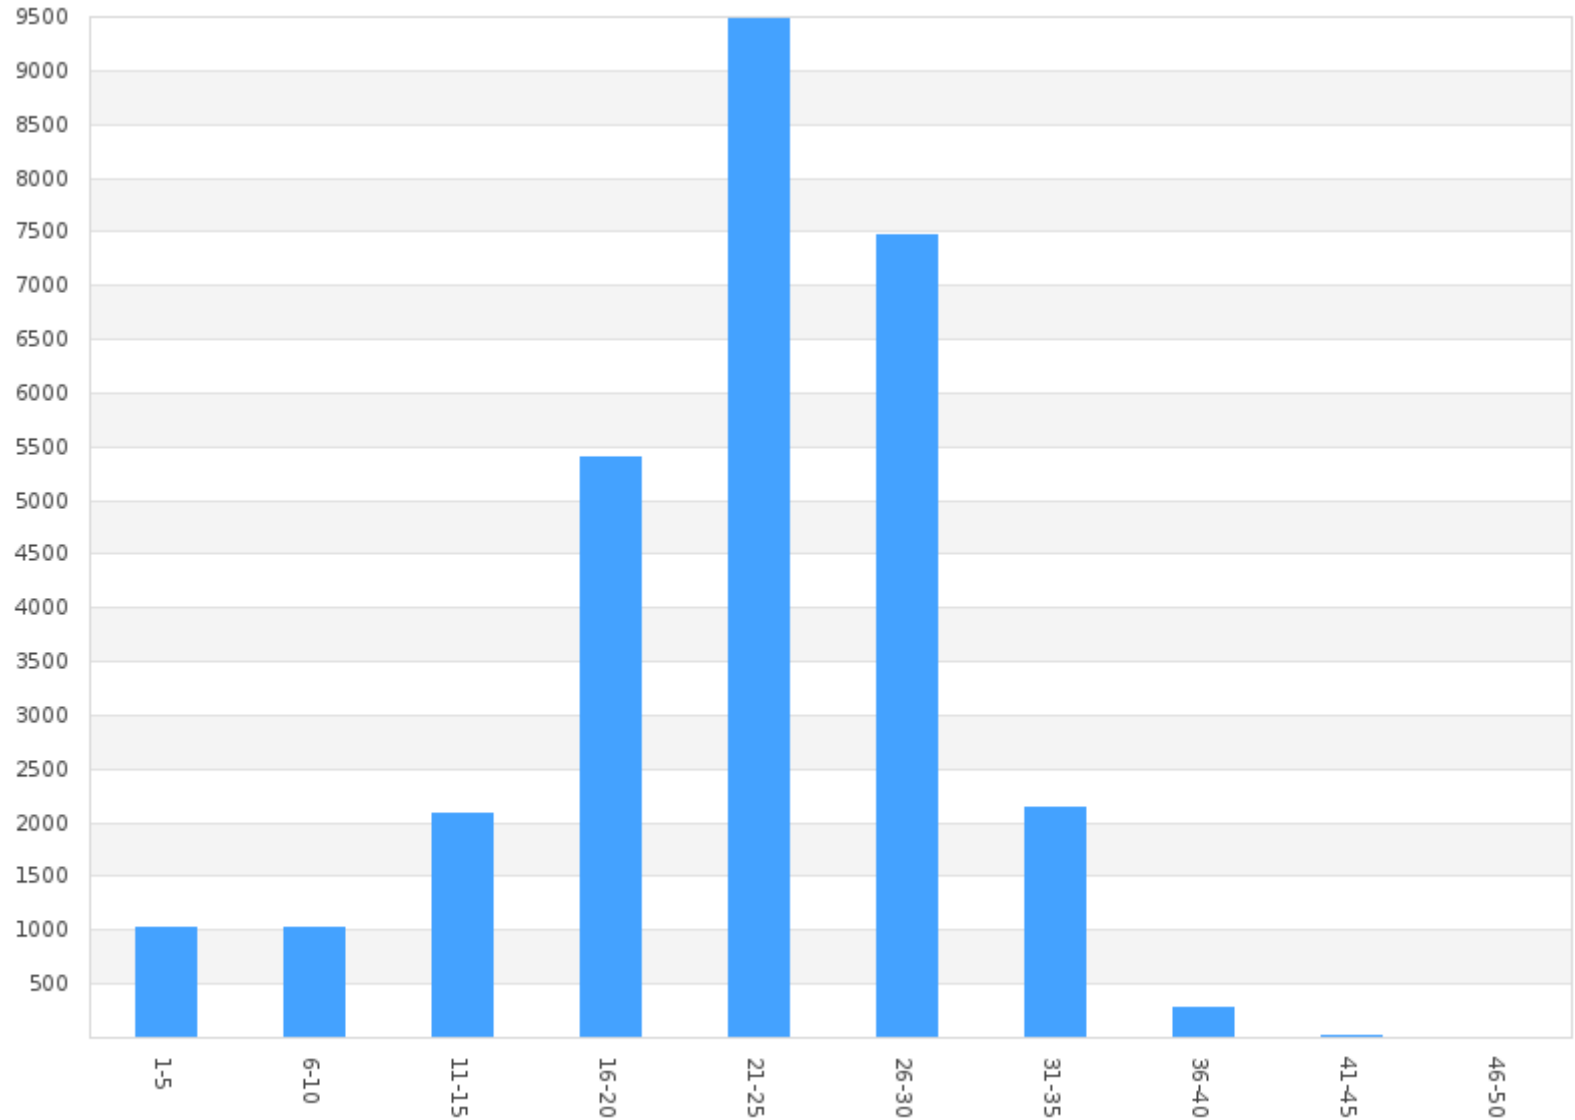

Count by Speed Range Report

Beta - Kings Blvd WB across from Falcon Watch(1000 Kings Boulevard, , Florida, USA)

Period: 02/01/2020 to 02/29/2020

Count By Speed Range

Speed (mph)	Count
1 - 5	243
6 - 10	530
11 - 15	1634
16 - 20	8689
21 - 25	18295
26 - 30	29550
31 - 35	13352
36 - 40	2579
41 - 45	348
46 - 50	44
51 - 55	3
56 - 60	0
61 - 65	1
Total	75268

Generated on 2020-03-02 07:40:58

SafePace Cloud powered by Web Director

Count by Speed Range Report

Charlie - Newpoint Loop WB Across from South Club House Entrance(1226 Newpoint Loop, Brandon, Florida, United States of America)

Period: 02/01/2020 to 02/29/2020

Count By Speed Range

Speed (mph)	Count
1 - 5	1019
6 - 10	1030
11 - 15	2081
16 - 20	5408
21 - 25	9474
26 - 30	7464
31 - 35	2141
36 - 40	281
41 - 45	18
46 - 50	5
Total	28921

Count by Speed Range Report

Delta - Newpoint Loop Between Nantucket & Vilmont Greens(Newpoint Loop, , Florida, USA)

Period: 02/01/2020 to 02/29/2020

Count By Speed Range

Speed (mph)	Count
1 - 5	55
6 - 10	481
11 - 15	1765
16 - 20	9554
21 - 25	14286
26 - 30	5385
31 - 35	700
36 - 40	34
41 - 45	3
Total	32263