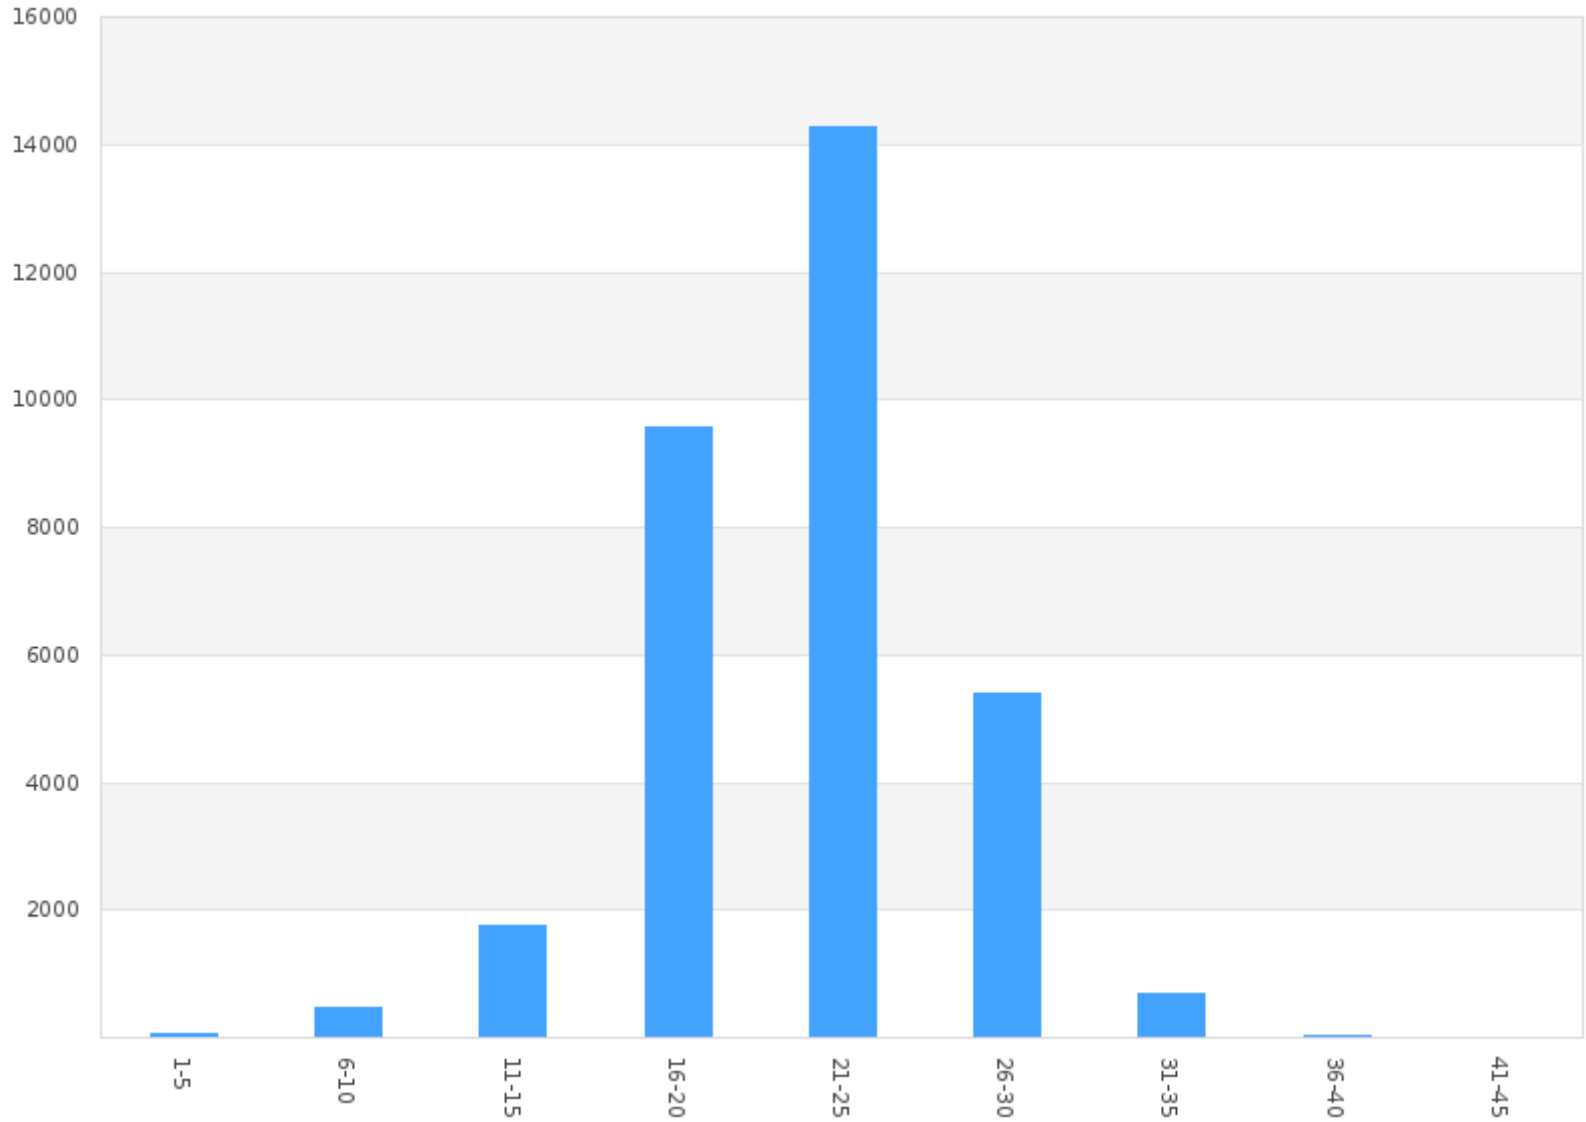

Generated on 2020-03-02 07:40:58

SafePace Cloud powered by Web Director

Count by Speed Range Report

Charlie - Newpoint Loop WB Across from South Club House Entrance(1226 Newpoint Loop, Brandon, Florida, United States of America)

Period: 02/01/2020 to 02/29/2020

Count By Speed Range

Speed (mph)	Count
1 - 5	1019
6 - 10	1030
11 - 15	2081
16 - 20	5408
21 - 25	9474
26 - 30	7464
31 - 35	2141
36 - 40	281
41 - 45	18
46 - 50	5
Total	28921

Count by Speed Range Report

Delta - Newpoint Loop Between Nantucket & Vilmont Greens(Newpoint Loop, , Florida, USA)

Period: 02/01/2020 to 02/29/2020

Count By Speed Range

Speed (mph)	Count
1 - 5	55
6 - 10	481
11 - 15	1765
16 - 20	9554
21 - 25	14286
26 - 30	5385
31 - 35	700
36 - 40	34
41 - 45	3
Total	32263