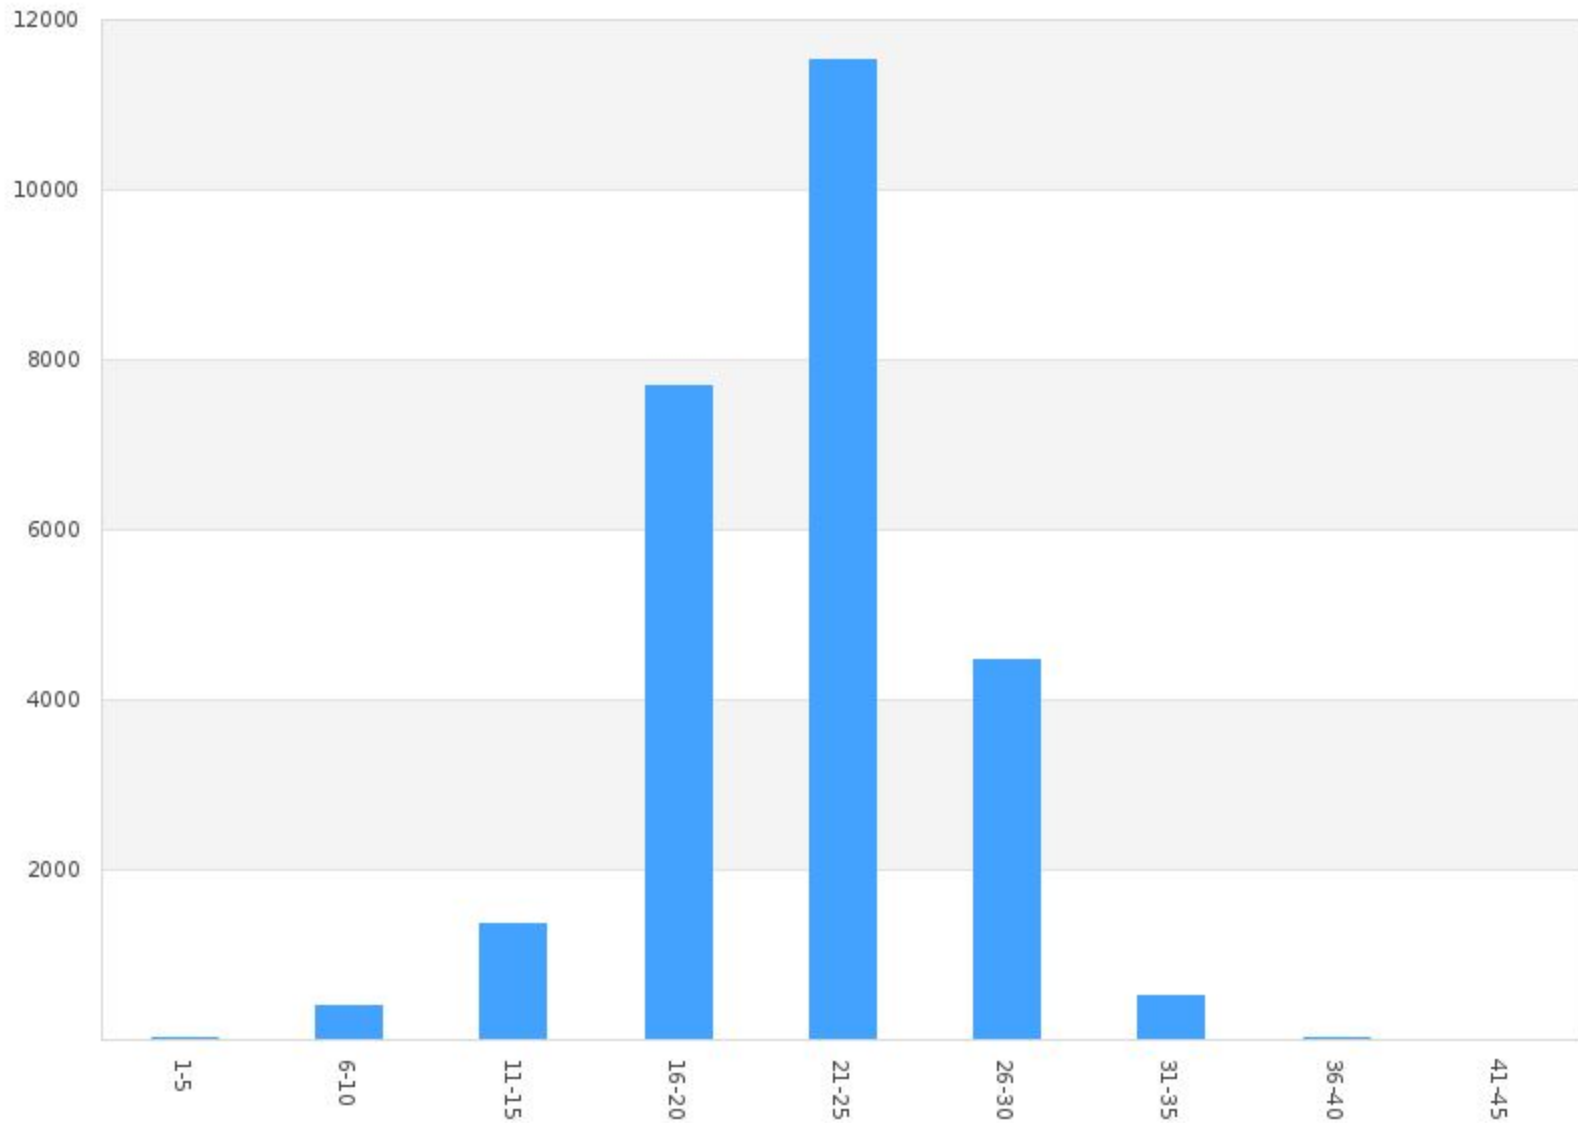

Count by Speed Range Report

Charlie - Newpoint Loop WB Across from South Club House Entrance(1226 Newpoint Loop, Brandon, Florida, United States of America)
Period: 01/01/2020 to 01/31/2020

Speed (mph)	Count
1 - 5	1024
6 - 10	1123
11 - 15	2000
16 - 20	5412
21 - 25	9029
26 - 30	7497
31 - 35	2266
36 - 40	273
41 - 45	24
46 - 50	3
51 - 55	1
56 - 60	1
Total	28653

Count by Speed Range Report

Delta - Newpoint Loop Between Nantucket & Vilmont Greens(Newpoint Loop, , Florida, USA)
Period: 01/01/2020 to 01/31/2020

Speed (mph)	Count
1 - 5	27
6 - 10	396
11 - 15	1366
16 - 20	7695
21 - 25	11532
26 - 30	4468
31 - 35	507
36 - 40	30
41 - 45	2
Total	26023