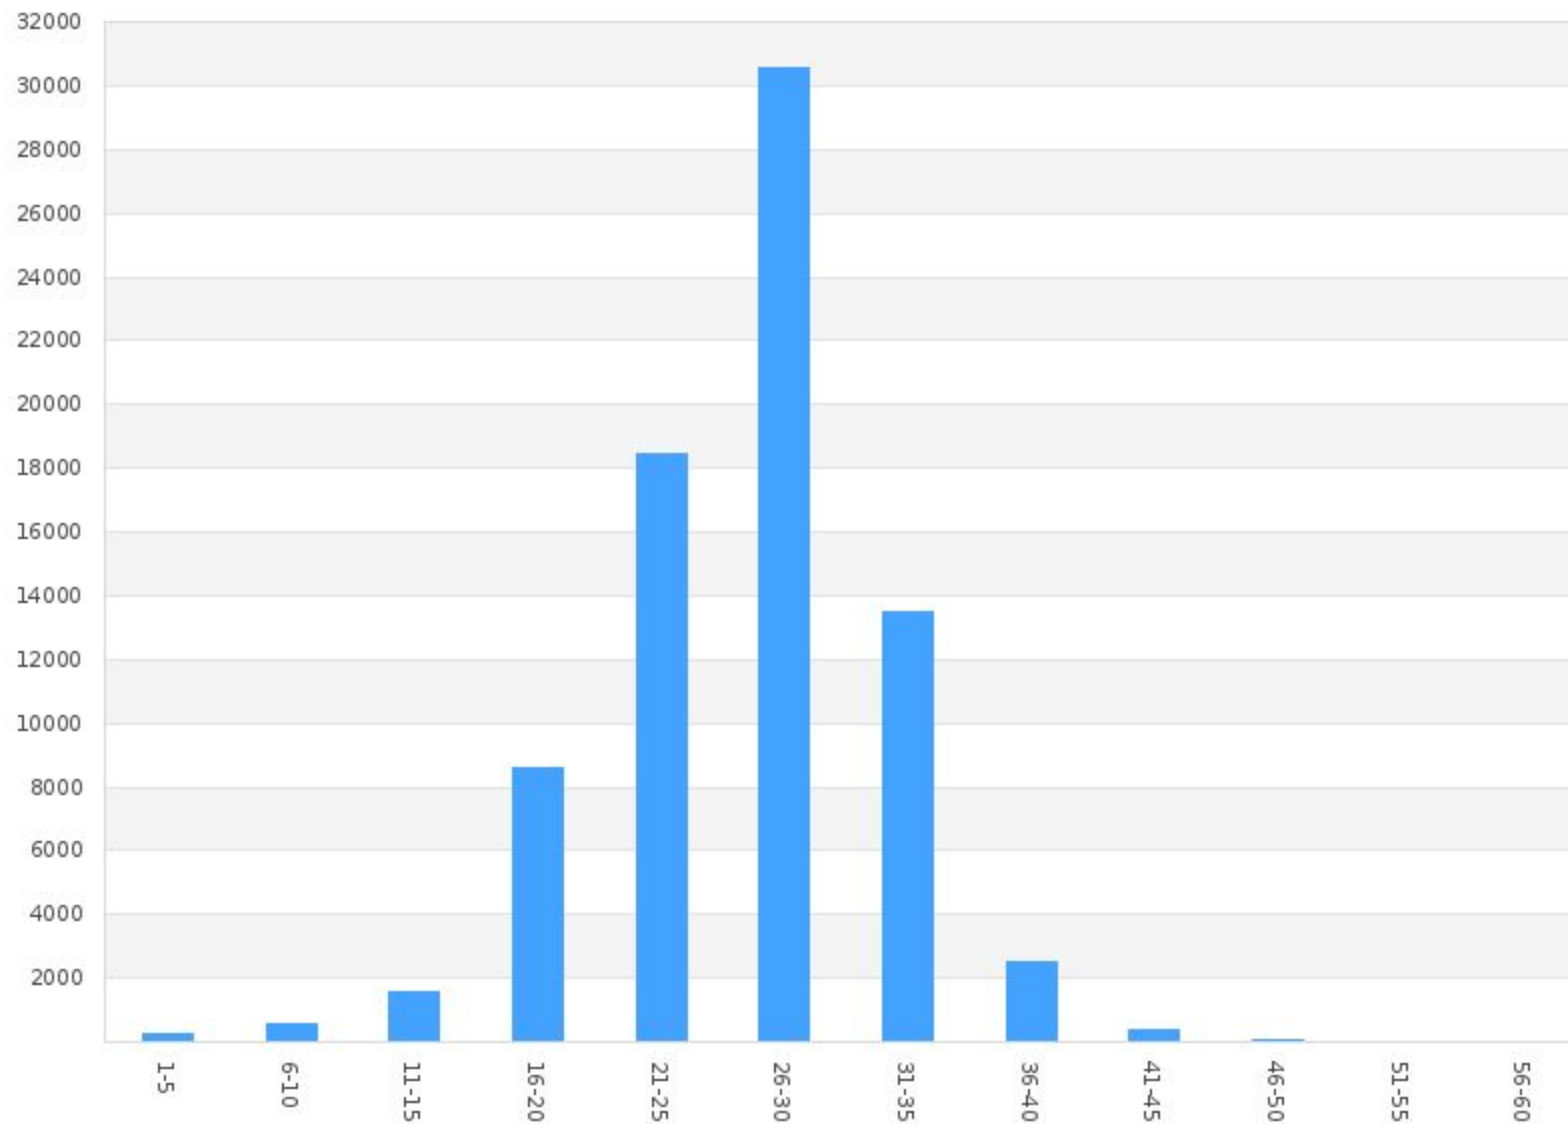

Count by Speed Range Report

Alpha - Kings Blvd EB at Princeton(1000 Kings Boulevard, , Florida, USA)
Period: 01/01/2020 to 01/31/2020

Count By Speed Range	
Speed (mph)	Count
1 - 5	15
6 - 10	219
11 - 15	2138
16 - 20	7845
21 - 25	17101
26 - 30	33925
31 - 35	12968
36 - 40	2014
41 - 45	244
46 - 50	25
51 - 55	4
56 - 60	2
61 - 65	2
66 - 70	1
Total	76503

Count by Speed Range Report

Beta - Kings Blvd WB across from Falcon Watch(1000 Kings Boulevard, , Florida, USA)
Period: 01/01/2020 to 01/31/2020

Speed (mph)	Count
1 - 5	229
6 - 10	573
11 - 15	1539
16 - 20	8614
21 - 25	18460
26 - 30	30534
31 - 35	13515
36 - 40	2521
41 - 45	357
46 - 50	45
51 - 55	4
56 - 60	3
Total	76394

Count by Speed Range Report

Charlie - Newpoint Loop WB Across from South Club House Entrance(1226 Newpoint Loop, Brandon, Florida, United States of America)
Period: 01/01/2020 to 01/31/2020

Speed (mph)	Count
1 - 5	1024
6 - 10	1123
11 - 15	2000
16 - 20	5412
21 - 25	9029
26 - 30	7497
31 - 35	2266
36 - 40	273
41 - 45	24
46 - 50	3
51 - 55	1
56 - 60	1
Total	28653

Count by Speed Range Report

Delta - Newpoint Loop Between Nantucket & Vilmont Greens(Newpoint Loop, , Florida, USA)
Period: 01/01/2020 to 01/31/2020

Speed (mph)	Count
1 - 5	27
6 - 10	396
11 - 15	1366
16 - 20	7695
21 - 25	11532
26 - 30	4468
31 - 35	507
36 - 40	30
41 - 45	2
Total	26023