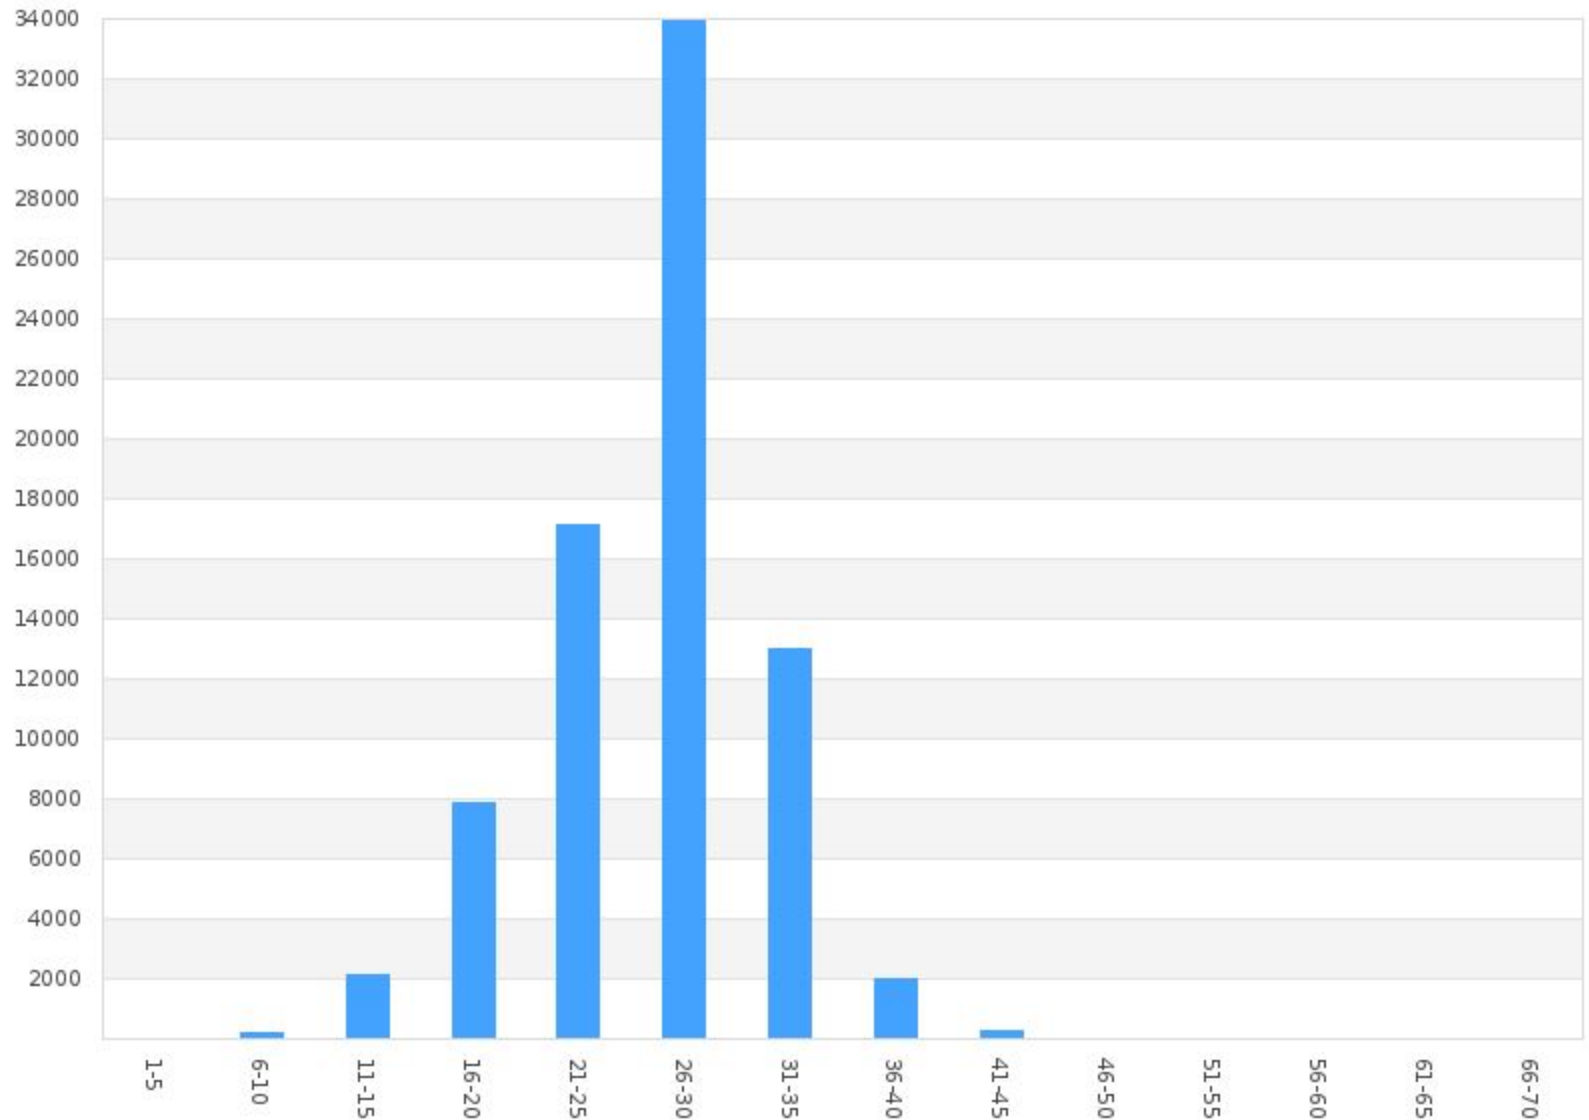

Count by Speed Range Report

Alpha - Kings Blvd EB at Princeton(1000 Kings Boulevard, , Florida, USA)
Period: 01/01/2020 to 01/31/2020

Count By Speed Range	
Speed (mph)	Count
1 - 5	15
6 - 10	219
11 - 15	2138
16 - 20	7845
21 - 25	17101
26 - 30	33925
31 - 35	12968
36 - 40	2014
41 - 45	244
46 - 50	25
51 - 55	4
56 - 60	2
61 - 65	2
66 - 70	1
Total	76503

Count by Speed Range Report

Beta - Kings Blvd WB across from Falcon Watch(1000 Kings Boulevard, , Florida, USA)
Period: 01/01/2020 to 01/31/2020

Speed (mph)	Count
1 - 5	229
6 - 10	573
11 - 15	1539
16 - 20	8614
21 - 25	18460
26 - 30	30534
31 - 35	13515
36 - 40	2521
41 - 45	357
46 - 50	45
51 - 55	4
56 - 60	3
Total	76394

Count by Speed Range Report

Charlie - Newpoint Loop WB Across from South Club House Entrance(1226 Newpoint Loop, Brandon, Florida, United States of America)
Period: 01/01/2020 to 01/31/2020

Speed (mph)	Count
1 - 5	1024
6 - 10	1123
11 - 15	2000
16 - 20	5412
21 - 25	9029
26 - 30	7497
31 - 35	2266
36 - 40	273
41 - 45	24
46 - 50	3
51 - 55	1
56 - 60	1
Total	28653

Count by Speed Range Report

Delta - Newpoint Loop Between Nantucket & Vilmont Greens(Newpoint Loop, , Florida, USA)
Period: 01/01/2020 to 01/31/2020

Speed (mph)	Count
1 - 5	27
6 - 10	396
11 - 15	1366
16 - 20	7695
21 - 25	11532
26 - 30	4468
31 - 35	507
36 - 40	30
41 - 45	2
Total	26023