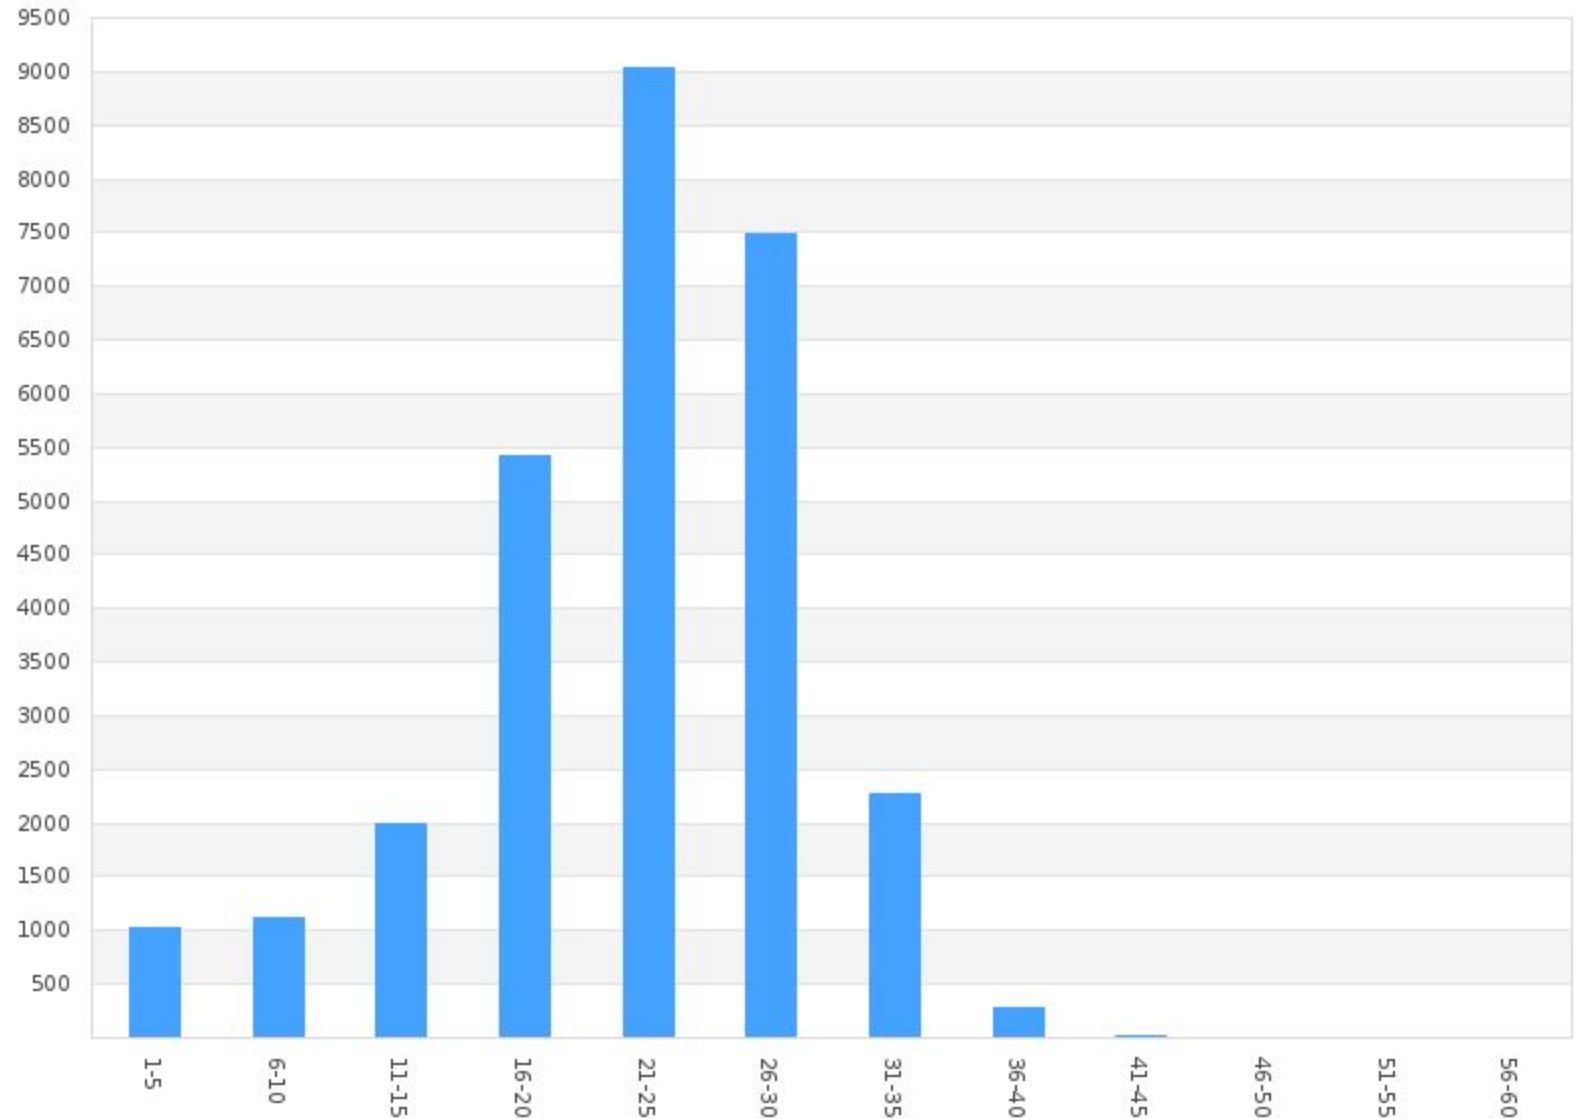

Count by Speed Range Report

Beta - Kings Blvd WB across from Falcon Watch(1000 Kings Boulevard, , Florida, USA)
Period: 01/01/2020 to 01/31/2020

Speed (mph)	Count
1 - 5	229
6 - 10	573
11 - 15	1539
16 - 20	8614
21 - 25	18460
26 - 30	30534
31 - 35	13515
36 - 40	2521
41 - 45	357
46 - 50	45
51 - 55	4
56 - 60	3
Total	76394

Count by Speed Range Report

Charlie - Newpoint Loop WB Across from South Club House Entrance(1226 Newpoint Loop, Brandon, Florida, United States of America)
Period: 01/01/2020 to 01/31/2020

Speed (mph)	Count
1 - 5	1024
6 - 10	1123
11 - 15	2000
16 - 20	5412
21 - 25	9029
26 - 30	7497
31 - 35	2266
36 - 40	273
41 - 45	24
46 - 50	3
51 - 55	1
56 - 60	1
Total	28653

Count by Speed Range Report

Delta - Newpoint Loop Between Nantucket & Vilmont Greens(Newpoint Loop, , Florida, USA)
Period: 01/01/2020 to 01/31/2020

Speed (mph)	Count
1 - 5	27
6 - 10	396
11 - 15	1366
16 - 20	7695
21 - 25	11532
26 - 30	4468
31 - 35	507
36 - 40	30
41 - 45	2
Total	26023