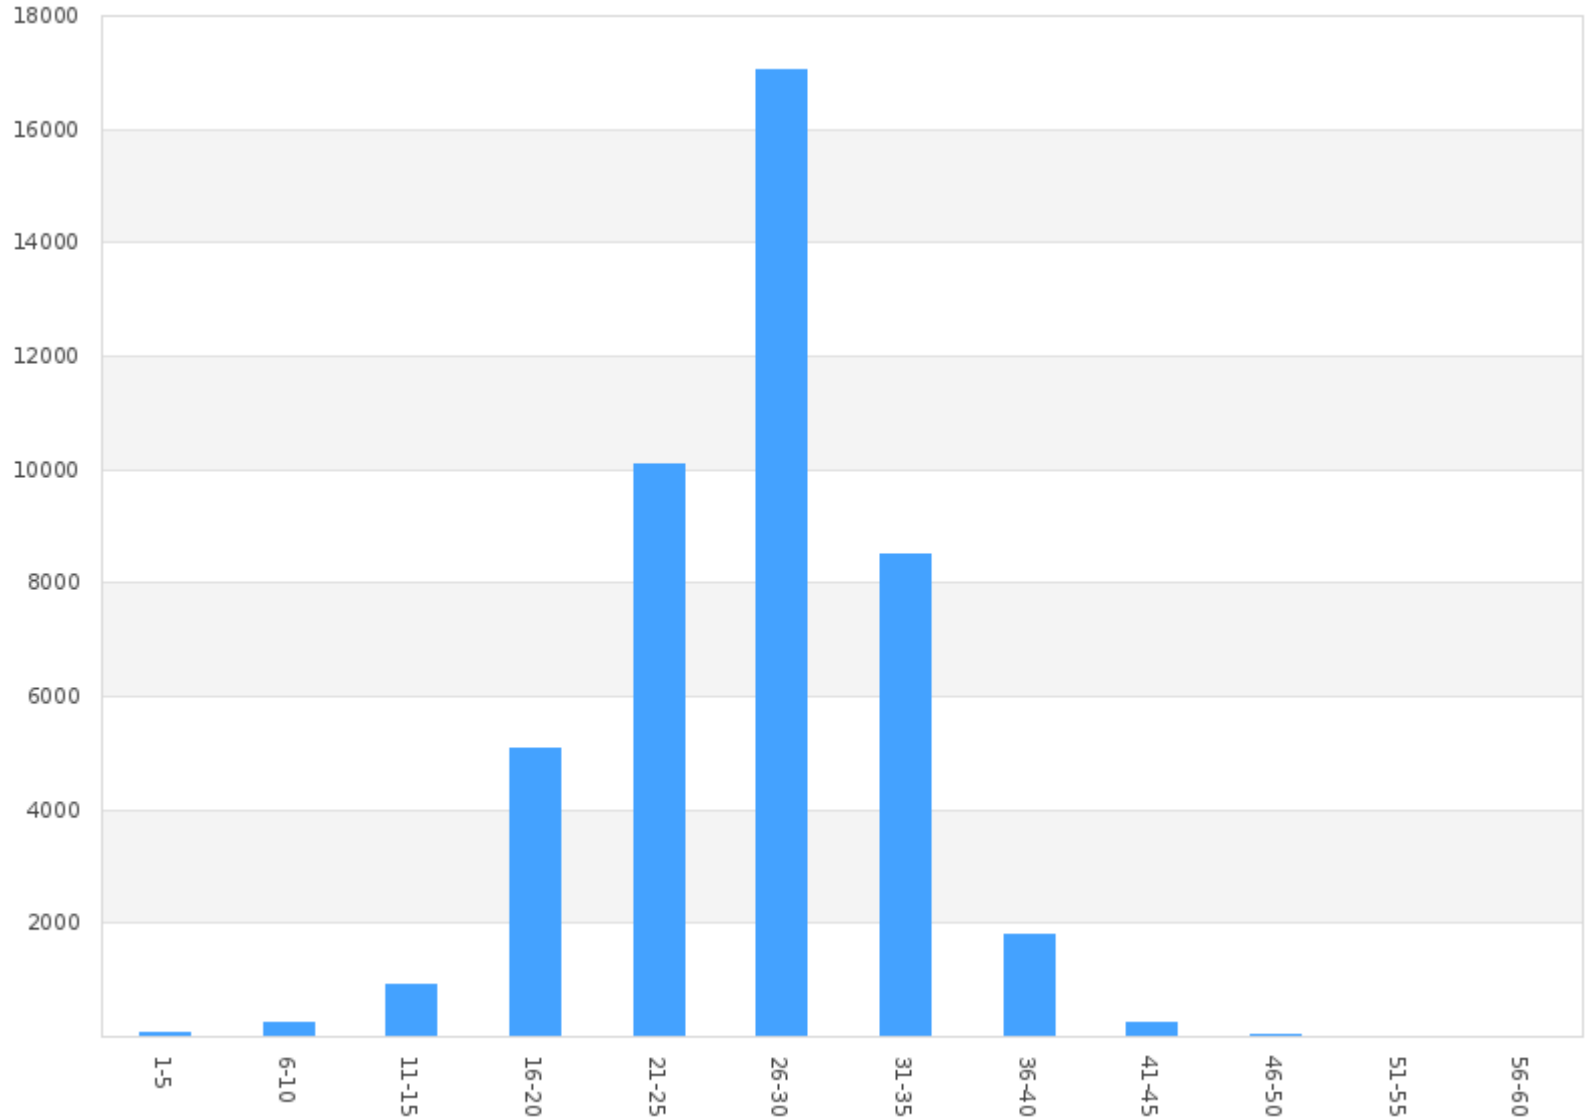

Count by Speed Range Report

Alpha - Kings Blvd EB at Princeton(1000 Kings Boulevard, , Florida, USA)
Period: 09/01/2019 to 09/30/2019

Count By Speed Range	
Speed (mph)	Count
1 - 5	8
6 - 10	180
11 - 15	1471
16 - 20	4988
21 - 25	9321
26 - 30	18376
31 - 35	7821
36 - 40	1416
41 - 45	183
46 - 50	21
51 - 55	5
56 - 60	4
Total	43794

Count by Speed Range Report

Beta - Kings Blvd WB across from Falcon Watch(1000 Kings Boulevard, , Florida, USA)

Period: 09/01/2019 to 09/30/2019

Count By Speed Range

Speed (mph)	Count
1 - 5	71
6 - 10	248
11 - 15	931
16 - 20	5075
21 - 25	10086
26 - 30	17059
31 - 35	8500
36 - 40	1803
41 - 45	243
46 - 50	38
51 - 55	3
56 - 60	1
Total	44058

Count by Speed Range Report

Charlie - Newpoint Loop WB Across from South Club House Entrance(1226 Newpoint Loop, , Florida, USA)
Period: 09/01/2019 to 09/30/2019

Speed (mph)	Count
1 - 5	28
6 - 10	85
11 - 15	213
16 - 20	586
21 - 25	807
26 - 30	708
31 - 35	207
36 - 40	28
41 - 45	7
Total	2669

Count by Speed Range Report

Delta - Newpoint Loop Between Nantucket & Vilmont Greens(Newpoint Loop, , Florida, USA)

Period: 09/01/2019 to 09/30/2019

Count By Speed Range

Speed (mph)	Count
1 - 5	33
6 - 10	269
11 - 15	1359
16 - 20	6511
21 - 25	9140
26 - 30	3687
31 - 35	481
36 - 40	36
Total	21516