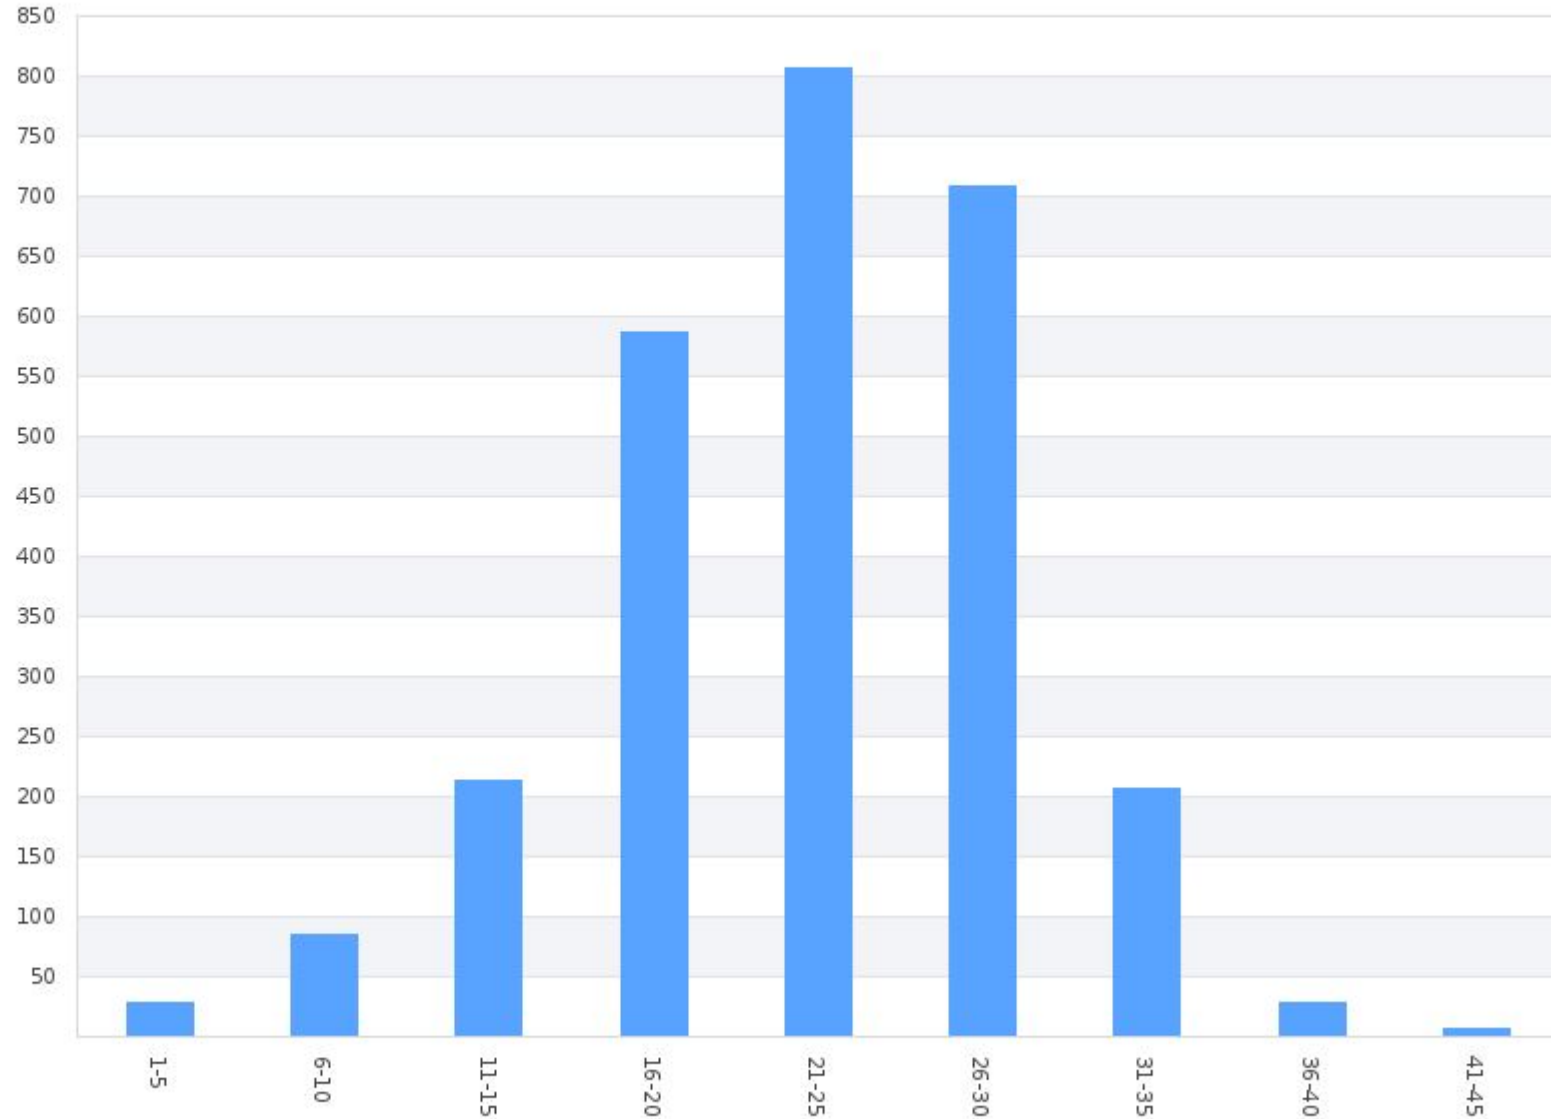

Count by Speed Range Report

Beta - Kings Blvd WB across from Falcon Watch(1000 Kings Boulevard, , Florida, USA)

Period: 09/01/2019 to 09/30/2019

Count By Speed Range

Speed (mph)	Count
1 - 5	71
6 - 10	248
11 - 15	931
16 - 20	5075
21 - 25	10086
26 - 30	17059
31 - 35	8500
36 - 40	1803
41 - 45	243
46 - 50	38
51 - 55	3
56 - 60	1
Total	44058

Count by Speed Range Report

Charlie - Newpoint Loop WB Across from South Club House Entrance(1226 Newpoint Loop, , Florida, USA)
Period: 09/01/2019 to 09/30/2019

Speed (mph)	Count
1 - 5	28
6 - 10	85
11 - 15	213
16 - 20	586
21 - 25	807
26 - 30	708
31 - 35	207
36 - 40	28
41 - 45	7
Total	2669

Count by Speed Range Report

Delta - Newpoint Loop Between Nantucket & Vilmont Greens(Newpoint Loop, , Florida, USA)

Period: 09/01/2019 to 09/30/2019

Count By Speed Range

Speed (mph)	Count
1 - 5	33
6 - 10	269
11 - 15	1359
16 - 20	6511
21 - 25	9140
26 - 30	3687
31 - 35	481
36 - 40	36
Total	21516