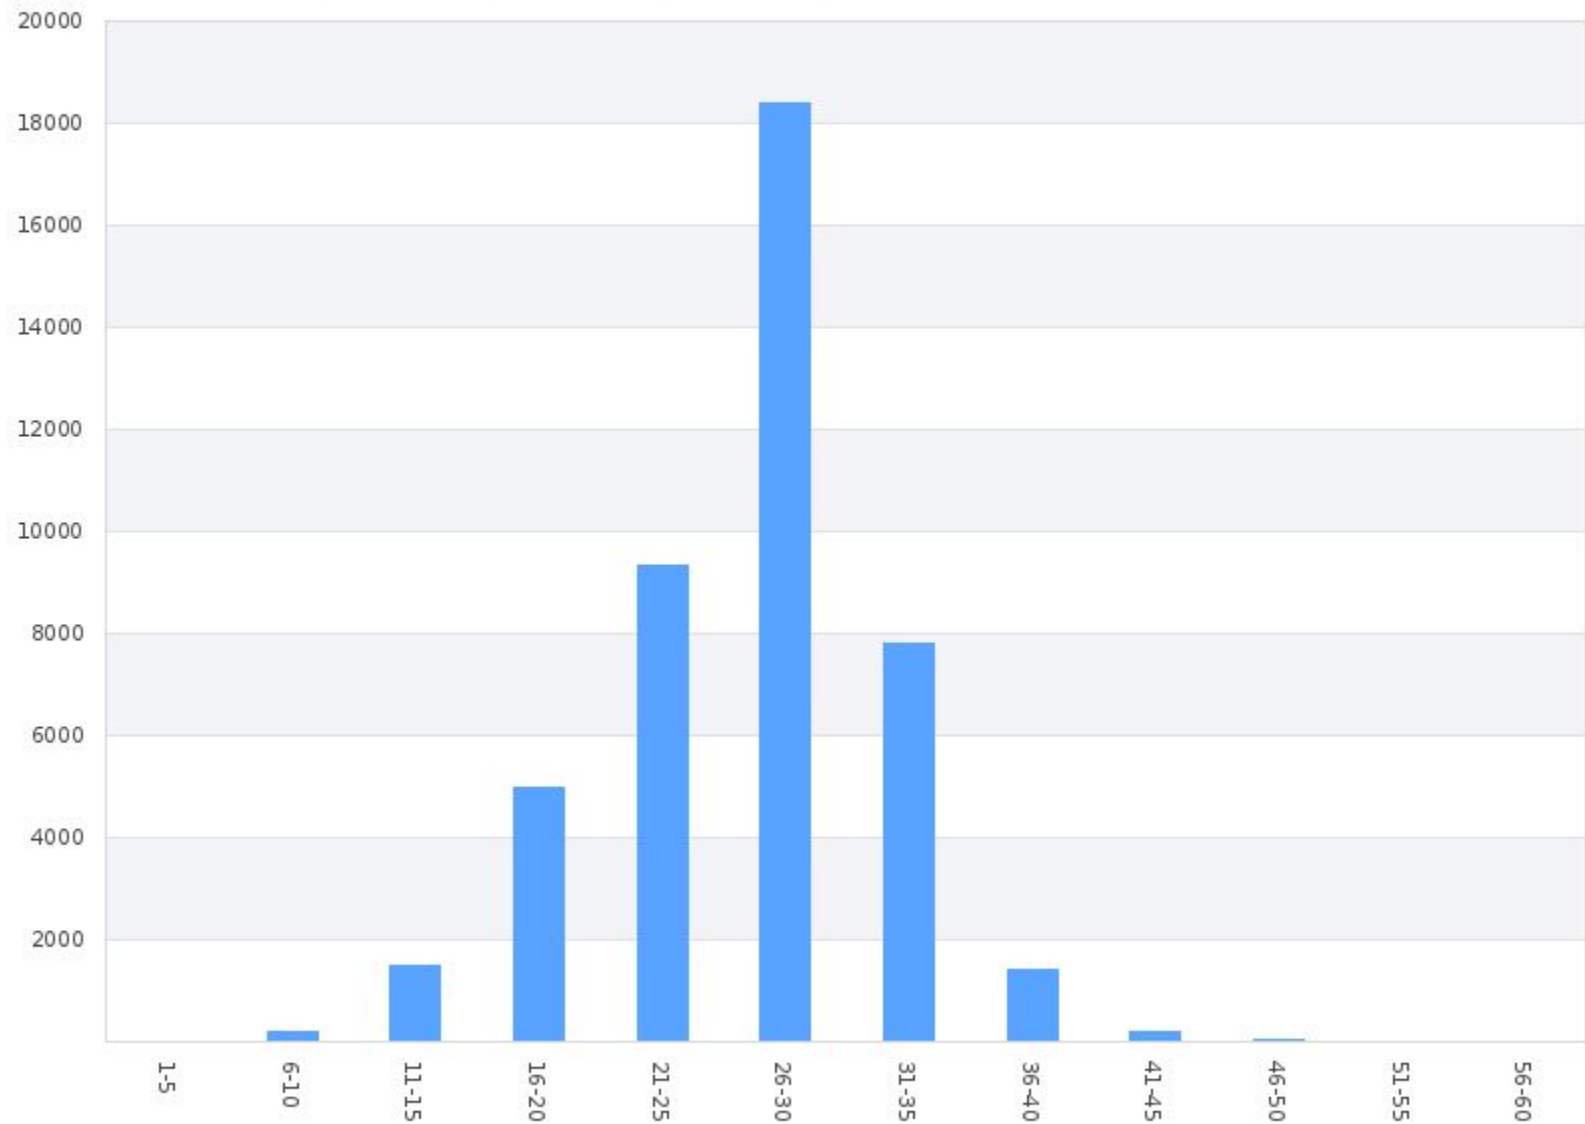

Count by Speed Range Report

Alpha - Kings Blvd EB at Princeton(1000 Kings Boulevard, , Florida, USA)
Period: 09/01/2019 to 09/30/2019

Count By Speed Range	
Speed (mph)	Count
1 - 5	8
6 - 10	180
11 - 15	1471
16 - 20	4988
21 - 25	9321
26 - 30	18376
31 - 35	7821
36 - 40	1416
41 - 45	183
46 - 50	21
51 - 55	5
56 - 60	4
Total	43794

Count by Speed Range Report

Beta - Kings Blvd WB across from Falcon Watch(1000 Kings Boulevard, , Florida, USA)

Period: 09/01/2019 to 09/30/2019

Count By Speed Range

Speed (mph)	Count
1 - 5	71
6 - 10	248
11 - 15	931
16 - 20	5075
21 - 25	10086
26 - 30	17059
31 - 35	8500
36 - 40	1803
41 - 45	243
46 - 50	38
51 - 55	3
56 - 60	1
Total	44058

Count by Speed Range Report

Charlie - Newpoint Loop WB Across from South Club House Entrance(1226 Newpoint Loop, , Florida, USA)
Period: 09/01/2019 to 09/30/2019

Speed (mph)	Count
1 - 5	28
6 - 10	85
11 - 15	213
16 - 20	586
21 - 25	807
26 - 30	708
31 - 35	207
36 - 40	28
41 - 45	7
Total	2669

Count by Speed Range Report

Delta - Newpoint Loop Between Nantucket & Vilmont Greens(Newpoint Loop, , Florida, USA)

Period: 09/01/2019 to 09/30/2019

Count By Speed Range

Speed (mph)	Count
1 - 5	33
6 - 10	269
11 - 15	1359
16 - 20	6511
21 - 25	9140
26 - 30	3687
31 - 35	481
36 - 40	36
Total	21516