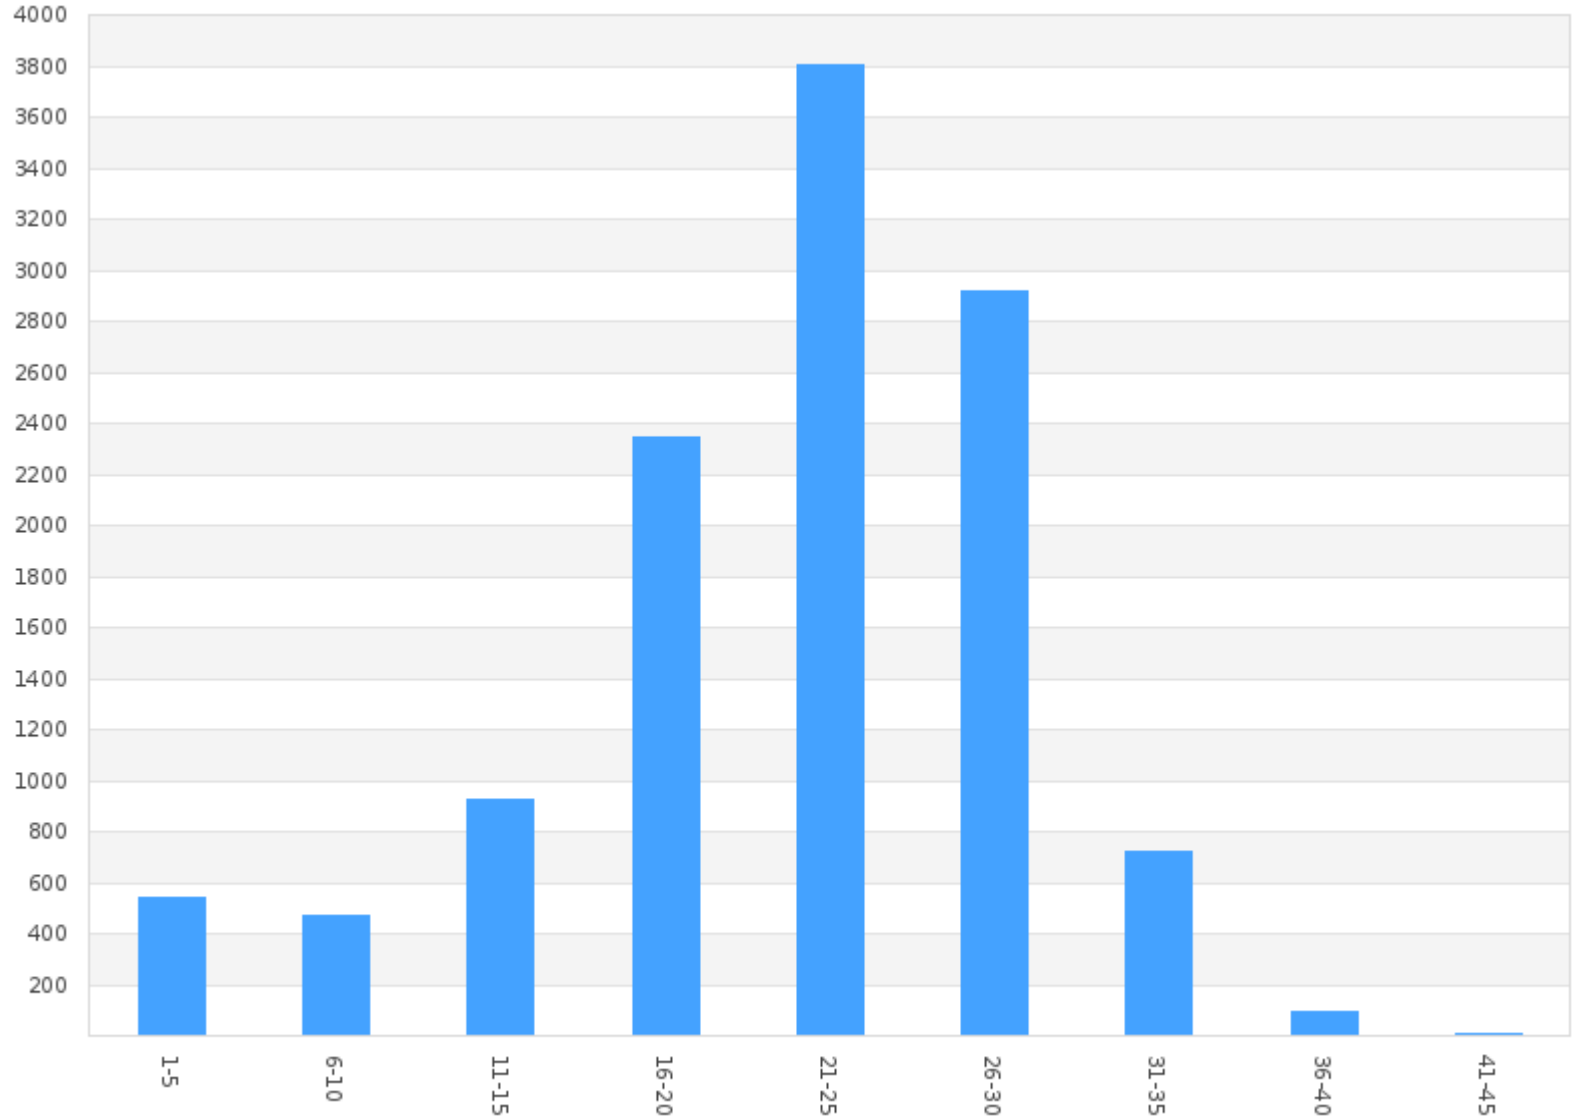

# Count by Speed Range Report

Beta - Kings Blvd WB across from Falcon Watch(1000 Kings Boulevard, , Florida, USA)

Period: 10/01/19 to 10/31/19

Count By Speed Range

Speed (mph)	Count
1 - 5	345
6 - 10	518
11 - 15	1458
16 - 20	8014
21 - 25	16386
26 - 30	26377
31 - 35	12016
36 - 40	2382
41 - 45	334
46 - 50	43
51 - 55	13
56 - 60	0
61 - 65	1
66 - 70	1
<b>Total</b>	<b>67888</b>

# Count by Speed Range Report

Charlie - Newpoint Loop WB Across from South Club House Entrance(1226 Newpoint Loop, , Florida, USA)

Period: 10/01/19 to 10/31/19

Count By Speed Range

Speed (mph)	Count
1 - 5	540
6 - 10	473
11 - 15	924
16 - 20	2346
21 - 25	3804
26 - 30	2921
31 - 35	725
36 - 40	94
41 - 45	8
<b>Total</b>	<b>11835</b>

# Count by Speed Range Report

Delta - Newpoint Loop Between Nantucket & Vilmont Greens(Newpoint Loop, , Florida, USA)

Period: 10/01/19 to 10/31/19

Count By Speed Range

Speed (mph)	Count
1 - 5	163
6 - 10	440
11 - 15	1954
16 - 20	9972
21 - 25	14605
26 - 30	5312
31 - 35	598
36 - 40	32
41 - 45	3
<b>Total</b>	<b>33079</b>