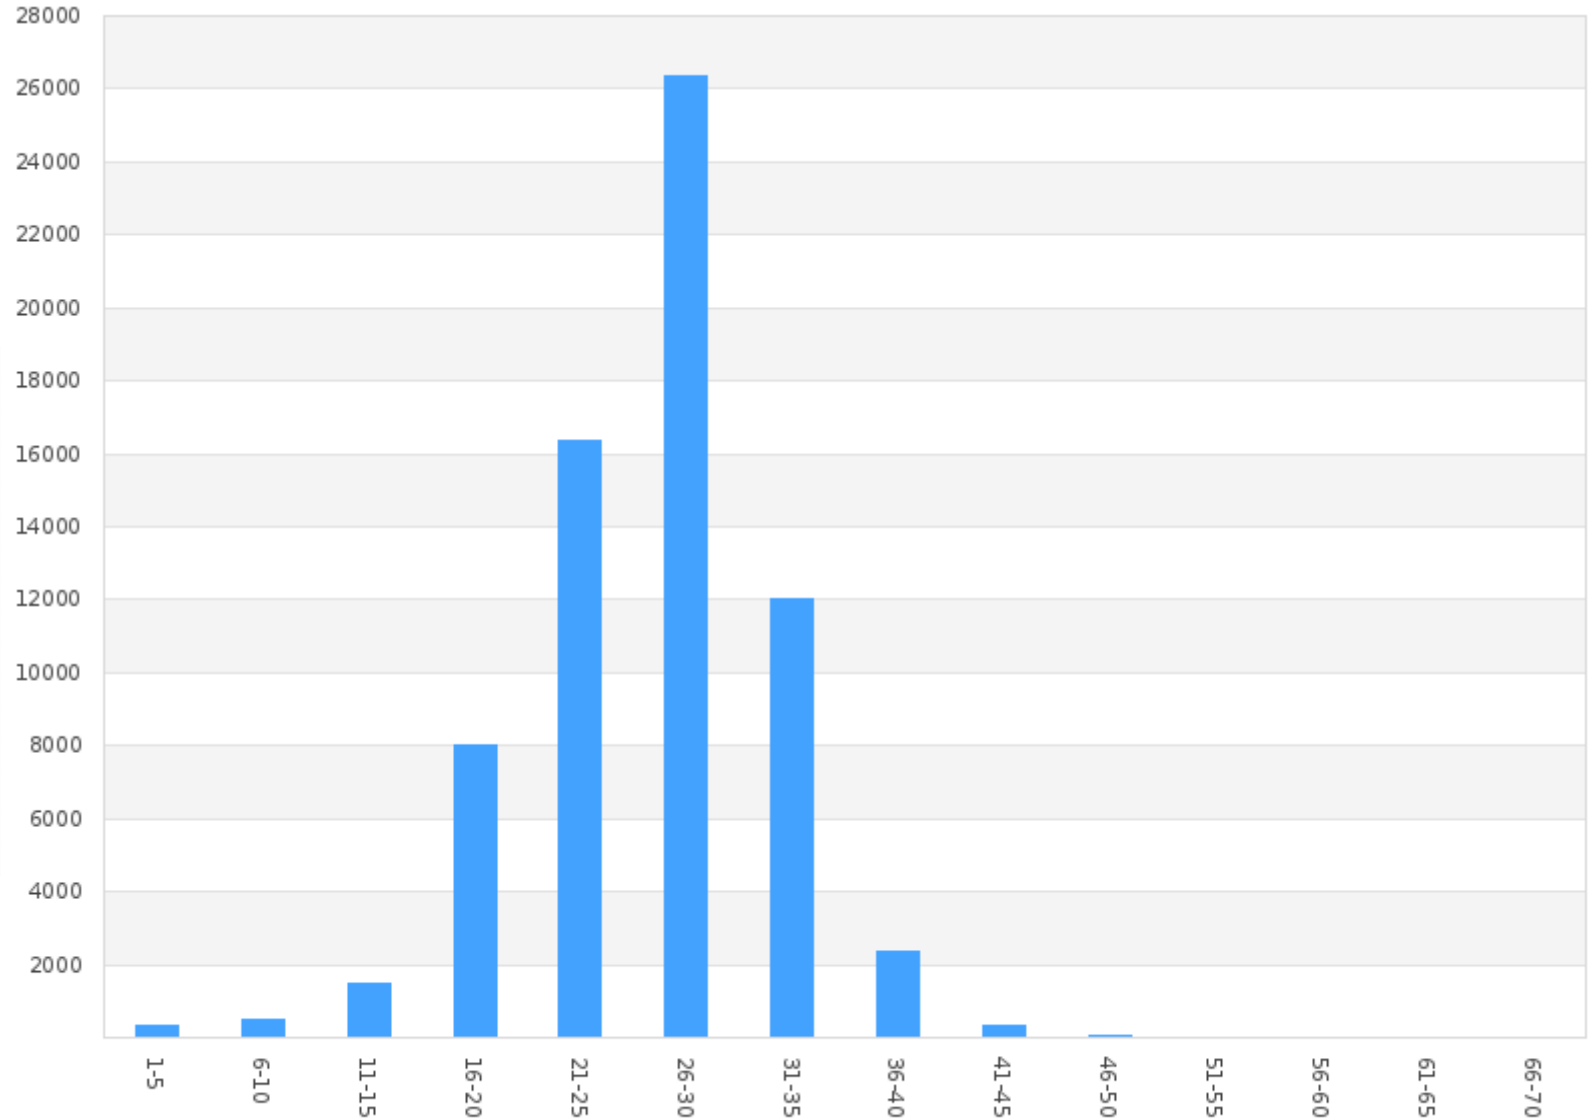

# Count by Speed Range Report

Alpha - Kings Blvd EB at Princeton(1000 Kings Boulevard, , Florida, USA)

Period: 10/01/2019 to 10/31/2019

Count By Speed Range

Speed (mph)	Count
1 - 5	28
6 - 10	250
11 - 15	2158
16 - 20	7655
21 - 25	14763
26 - 30	28408
31 - 35	11307
36 - 40	1871
41 - 45	231
46 - 50	26
51 - 55	4
<b>Total</b>	<b>66701</b>

# Count by Speed Range Report

Beta - Kings Blvd WB across from Falcon Watch(1000 Kings Boulevard, , Florida, USA)

Period: 10/01/19 to 10/31/19

Count By Speed Range

Speed (mph)	Count
1 - 5	345
6 - 10	518
11 - 15	1458
16 - 20	8014
21 - 25	16386
26 - 30	26377
31 - 35	12016
36 - 40	2382
41 - 45	334
46 - 50	43
51 - 55	13
56 - 60	0
61 - 65	1
66 - 70	1
<b>Total</b>	<b>67888</b>

# Count by Speed Range Report

Charlie - Newpoint Loop WB Across from South Club House Entrance(1226 Newpoint Loop, , Florida, USA)

Period: 10/01/19 to 10/31/19

Count By Speed Range

Speed (mph)	Count
1 - 5	540
6 - 10	473
11 - 15	924
16 - 20	2346
21 - 25	3804
26 - 30	2921
31 - 35	725
36 - 40	94
41 - 45	8
<b>Total</b>	<b>11835</b>

# Count by Speed Range Report

Delta - Newpoint Loop Between Nantucket & Vilmont Greens(Newpoint Loop, , Florida, USA)

Period: 10/01/19 to 10/31/19

Count By Speed Range

Speed (mph)	Count
1 - 5	163
6 - 10	440
11 - 15	1954
16 - 20	9972
21 - 25	14605
26 - 30	5312
31 - 35	598
36 - 40	32
41 - 45	3
<b>Total</b>	<b>33079</b>