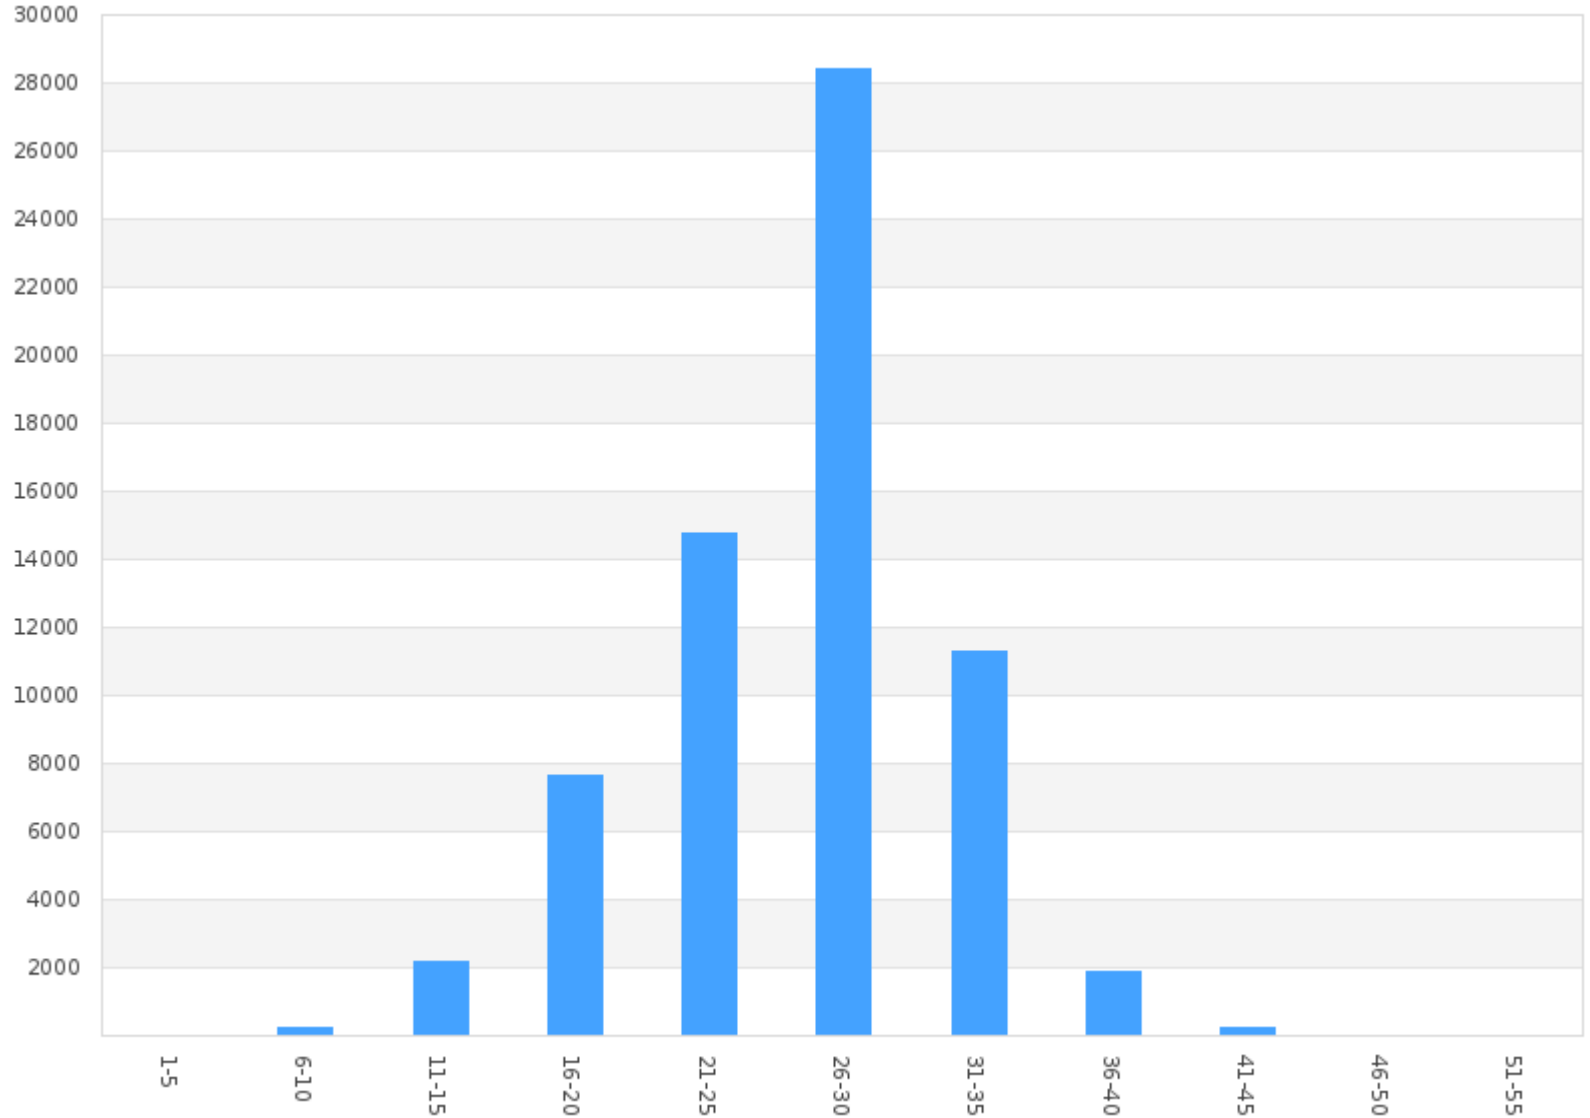

# Count by Speed Range Report

Alpha - Kings Blvd EB at Princeton(1000 Kings Boulevard, , Florida, USA)

Period: 10/01/2019 to 10/31/2019

Count By Speed Range

Speed (mph)	Count
1 - 5	28
6 - 10	250
11 - 15	2158
16 - 20	7655
21 - 25	14763
26 - 30	28408
31 - 35	11307
36 - 40	1871
41 - 45	231
46 - 50	26
51 - 55	4
<b>Total</b>	<b>66701</b>

# Count by Speed Range Report

Beta - Kings Blvd WB across from Falcon Watch(1000 Kings Boulevard, , Florida, USA)

Period: 10/01/19 to 10/31/19

Count By Speed Range

Speed (mph)	Count
1 - 5	345
6 - 10	518
11 - 15	1458
16 - 20	8014
21 - 25	16386
26 - 30	26377
31 - 35	12016
36 - 40	2382
41 - 45	334
46 - 50	43
51 - 55	13
56 - 60	0
61 - 65	1
66 - 70	1
<b>Total</b>	<b>67888</b>

# Count by Speed Range Report

Charlie - Newpoint Loop WB Across from South Club House Entrance(1226 Newpoint Loop, , Florida, USA)

Period: 10/01/19 to 10/31/19

Count By Speed Range

Speed (mph)	Count
1 - 5	540
6 - 10	473
11 - 15	924
16 - 20	2346
21 - 25	3804
26 - 30	2921
31 - 35	725
36 - 40	94
41 - 45	8
<b>Total</b>	<b>11835</b>

# Count by Speed Range Report

Delta - Newpoint Loop Between Nantucket & Vilmont Greens(Newpoint Loop, , Florida, USA)

Period: 10/01/19 to 10/31/19

Count By Speed Range

Speed (mph)	Count
1 - 5	163
6 - 10	440
11 - 15	1954
16 - 20	9972
21 - 25	14605
26 - 30	5312
31 - 35	598
36 - 40	32
41 - 45	3
<b>Total</b>	<b>33079</b>