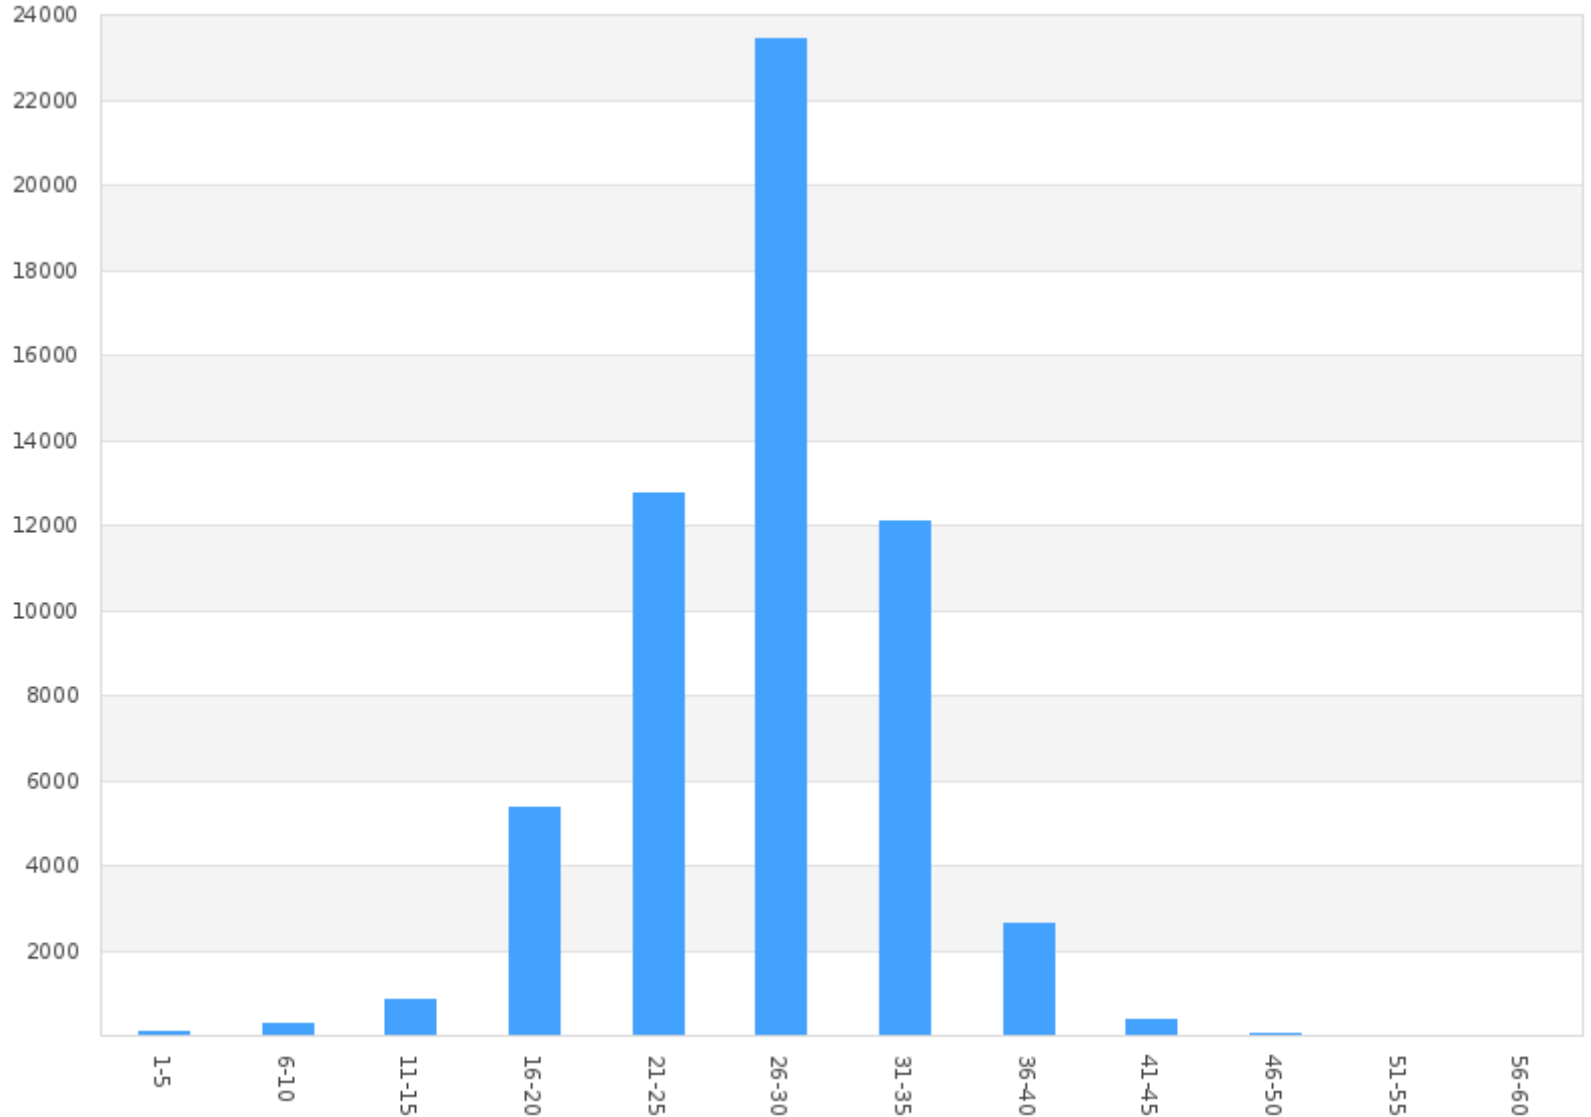

Count by Speed Range Report

Alpha - Kings Blvd EB at Princeton(1000 Kings Boulevard, , Florida, USA)

Period: 06/01/2019 to 06/30/2019

Count By Speed Range

Speed (mph)	Count
1 - 5	52
6 - 10	285
11 - 15	2029
16 - 20	6140
21 - 25	11828
26 - 30	24569
31 - 35	11975
36 - 40	2403
41 - 45	321
46 - 50	46
51 - 55	5
Total	59653

Count by Speed Range Report

Beta - Kings Blvd WB across from Falcon Watch(1000 Kings Boulevard, , Florida, USA)

Period: 06/01/2019 to 06/30/2019

Count By Speed Range

Speed (mph)	Count
1 - 5	95
6 - 10	268
11 - 15	827
16 - 20	5385
21 - 25	12765
26 - 30	23422
31 - 35	12117
36 - 40	2629
41 - 45	366
46 - 50	51
51 - 55	3
56 - 60	1
Total	57929

Count by Speed Range Report

Delta - Newpoint Loop Between Nantucket & Vilmont Greens(Newpoint Loop, , Florida, USA)

Period: 06/01/2019 to 06/30/2019

Count By Speed Range

Speed (mph)	Count
1 - 5	54
6 - 10	179
11 - 15	1169
16 - 20	7111
21 - 25	12525
26 - 30	4640
31 - 35	565
36 - 40	38
Total	26281