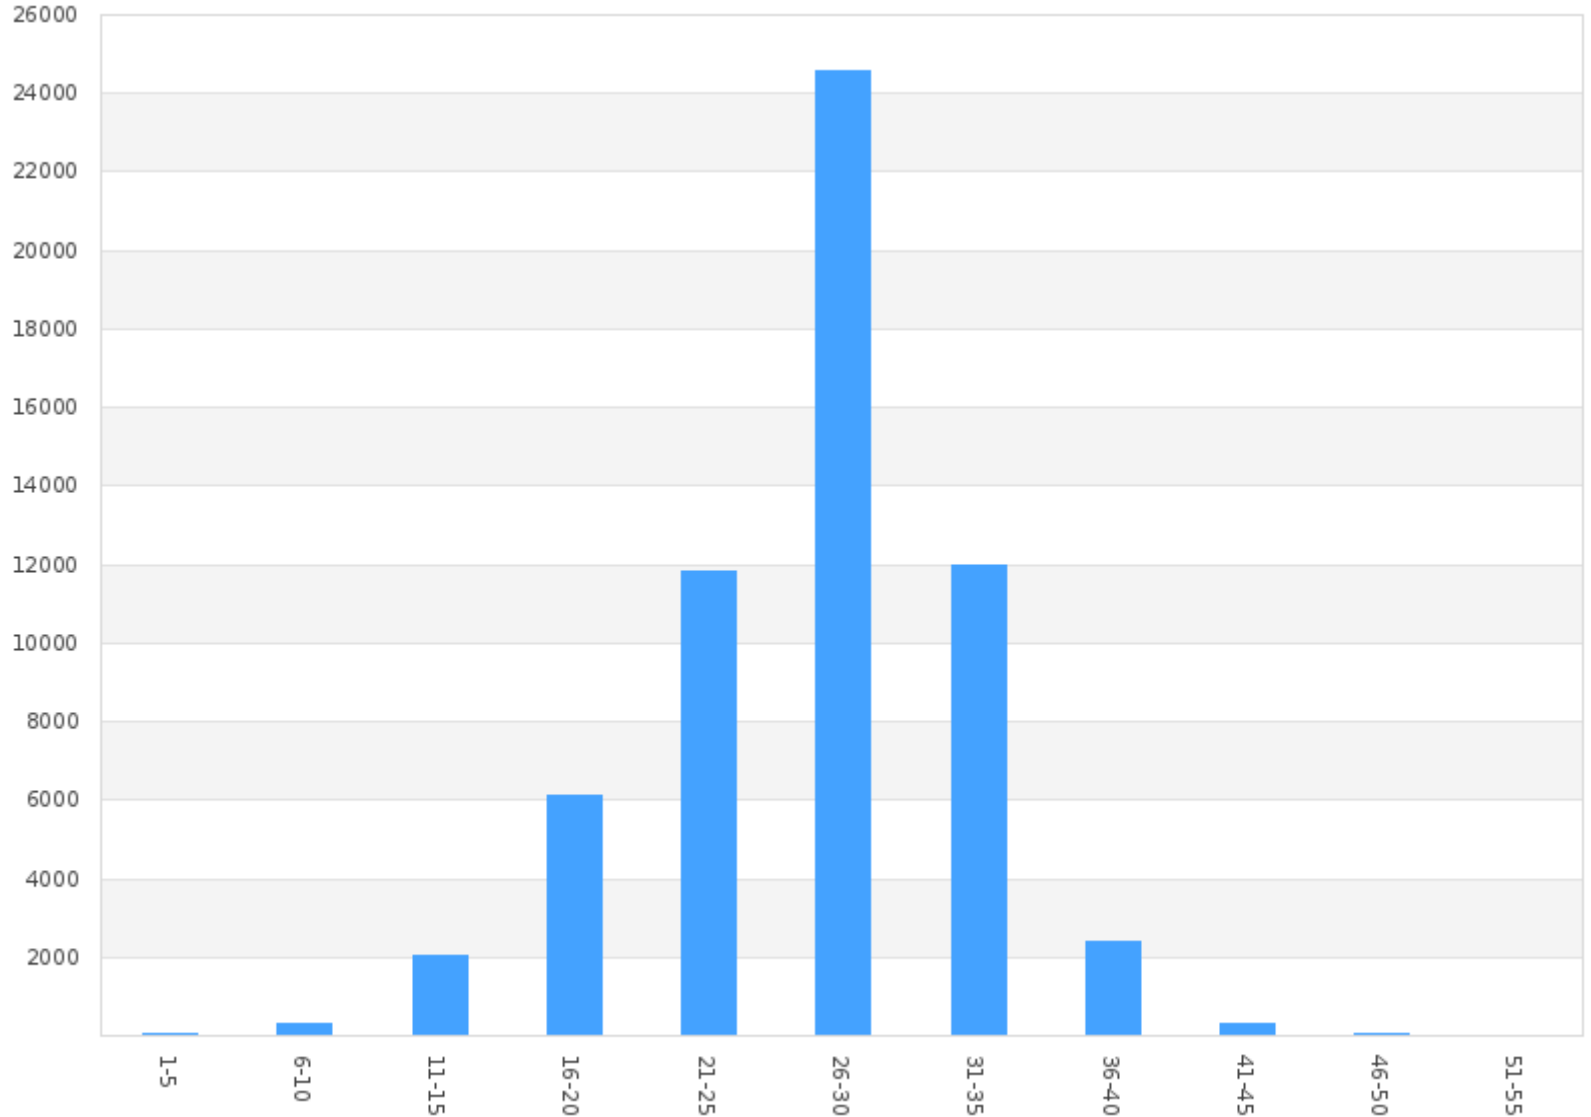

Count by Speed Range Report

Alpha - Kings Blvd EB at Princeton(1000 Kings Boulevard, , Florida, USA)

Period: 06/01/2019 to 06/30/2019

Count By Speed Range

Speed (mph)	Count
1 - 5	52
6 - 10	285
11 - 15	2029
16 - 20	6140
21 - 25	11828
26 - 30	24569
31 - 35	11975
36 - 40	2403
41 - 45	321
46 - 50	46
51 - 55	5
Total	59653

Count by Speed Range Report

Beta - Kings Blvd WB across from Falcon Watch(1000 Kings Boulevard, , Florida, USA)

Period: 06/01/2019 to 06/30/2019

Count By Speed Range

Speed (mph)	Count
1 - 5	95
6 - 10	268
11 - 15	827
16 - 20	5385
21 - 25	12765
26 - 30	23422
31 - 35	12117
36 - 40	2629
41 - 45	366
46 - 50	51
51 - 55	3
56 - 60	1
Total	57929

Count by Speed Range Report

Delta - Newpoint Loop Between Nantucket & Vilmont Greens(Newpoint Loop, , Florida, USA)

Period: 06/01/2019 to 06/30/2019

Count By Speed Range

Speed (mph)	Count
1 - 5	54
6 - 10	179
11 - 15	1169
16 - 20	7111
21 - 25	12525
26 - 30	4640
31 - 35	565
36 - 40	38
Total	26281