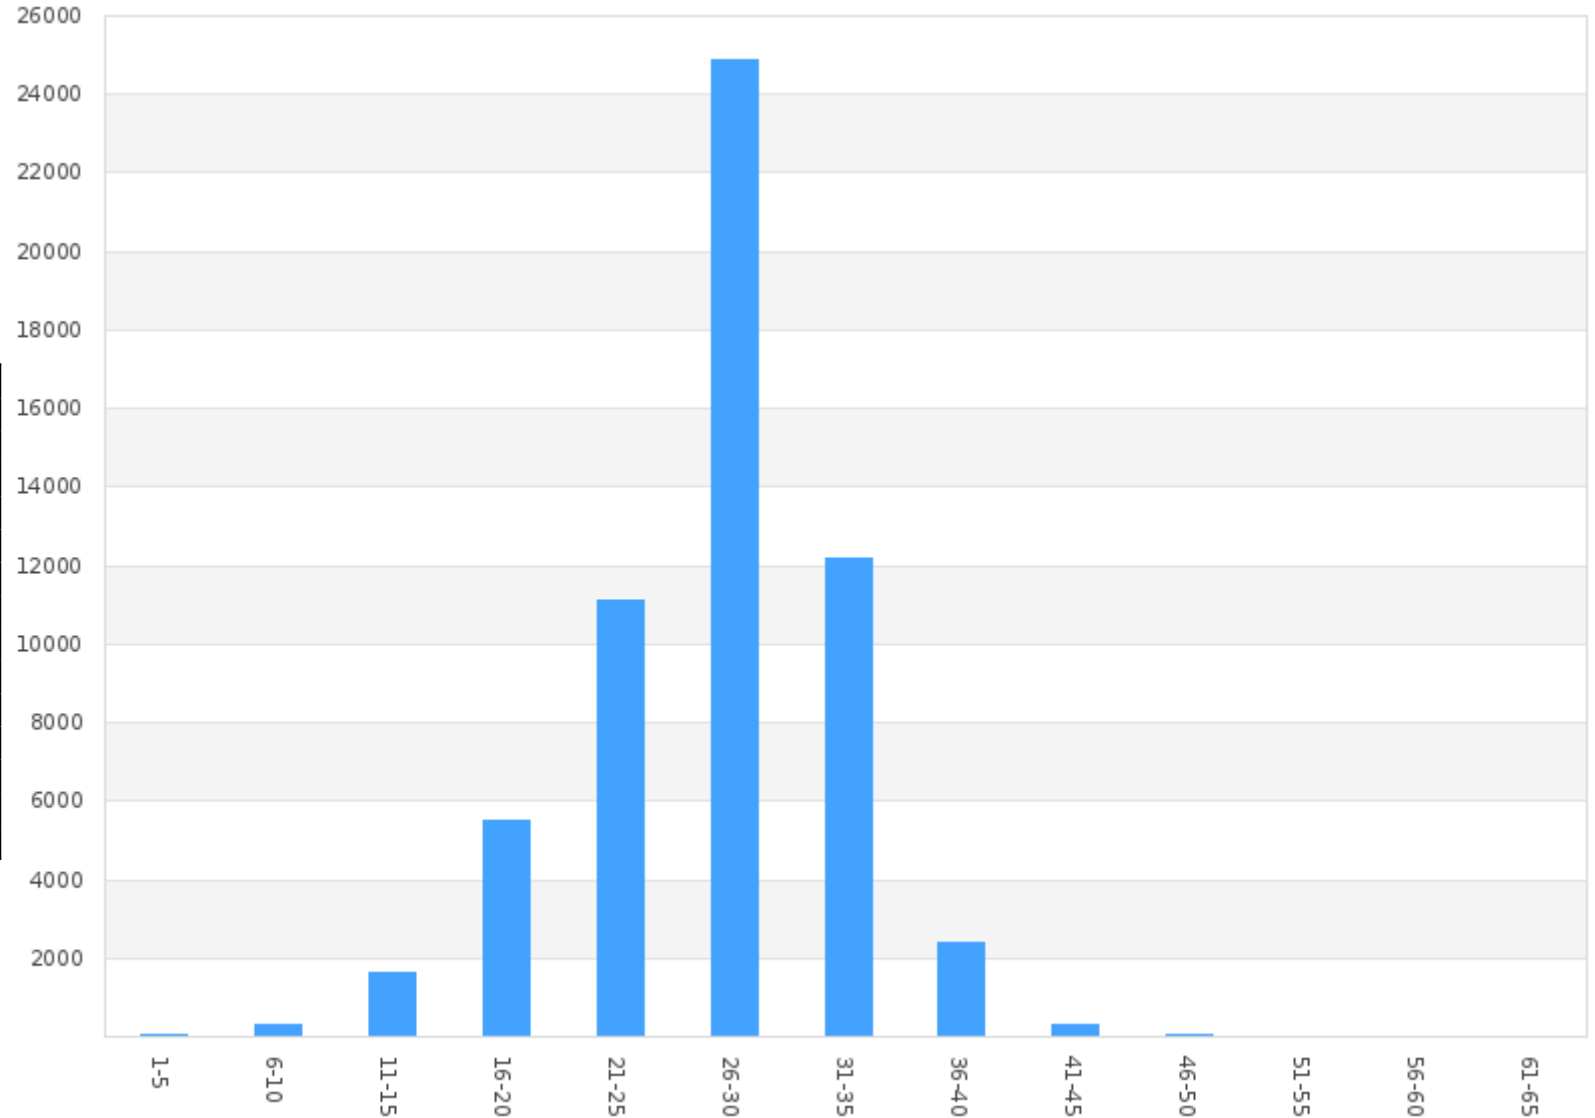

Count by Speed Range Report

Alpha - Kings Blvd EB at Princeton(1000 Kings Boulevard, , Florida, USA)

Period: 07/01/2019 to 07/31/2019

Count By Speed Range

| Speed (mph) | Count |
|--------------|--------------|
| 1 - 5 | 72 |
| 6 - 10 | 292 |
| 11 - 15 | 1635 |
| 16 - 20 | 5501 |
| 21 - 25 | 11095 |
| 26 - 30 | 24868 |
| 31 - 35 | 12196 |
| 36 - 40 | 2382 |
| 41 - 45 | 314 |
| 46 - 50 | 42 |
| 51 - 55 | 7 |
| 56 - 60 | 1 |
| 61 - 65 | 1 |
| Total | 58406 |

Count by Speed Range Report

Beta - Kings Blvd WB across from Falcon Watch(1000 Kings Boulevard, , Florida, USA)

Period: 07/01/2019 to 07/31/2019

Count By Speed Range

| Speed (mph) | Count |
|--------------|--------------|
| 1 - 5 | 82 |
| 6 - 10 | 314 |
| 11 - 15 | 793 |
| 16 - 20 | 4811 |
| 21 - 25 | 12236 |
| 26 - 30 | 23636 |
| 31 - 35 | 12470 |
| 36 - 40 | 2735 |
| 41 - 45 | 412 |
| 46 - 50 | 49 |
| 51 - 55 | 11 |
| 56 - 60 | 2 |
| Total | 57551 |

Count by Speed Range Report

Delta - Newpoint Loop Between Nantucket & Vilmont Greens(Newpoint Loop, , Florida, USA)

Period: 07/01/2019 to 07/31/2019

Count By Speed Range

| Speed (mph) | Count |
|--------------|--------------|
| 1 - 5 | 52 |
| 6 - 10 | 289 |
| 11 - 15 | 1143 |
| 16 - 20 | 6922 |
| 21 - 25 | 12628 |
| 26 - 30 | 4839 |
| 31 - 35 | 661 |
| 36 - 40 | 37 |
| 41 - 45 | 2 |
| Total | 26573 |