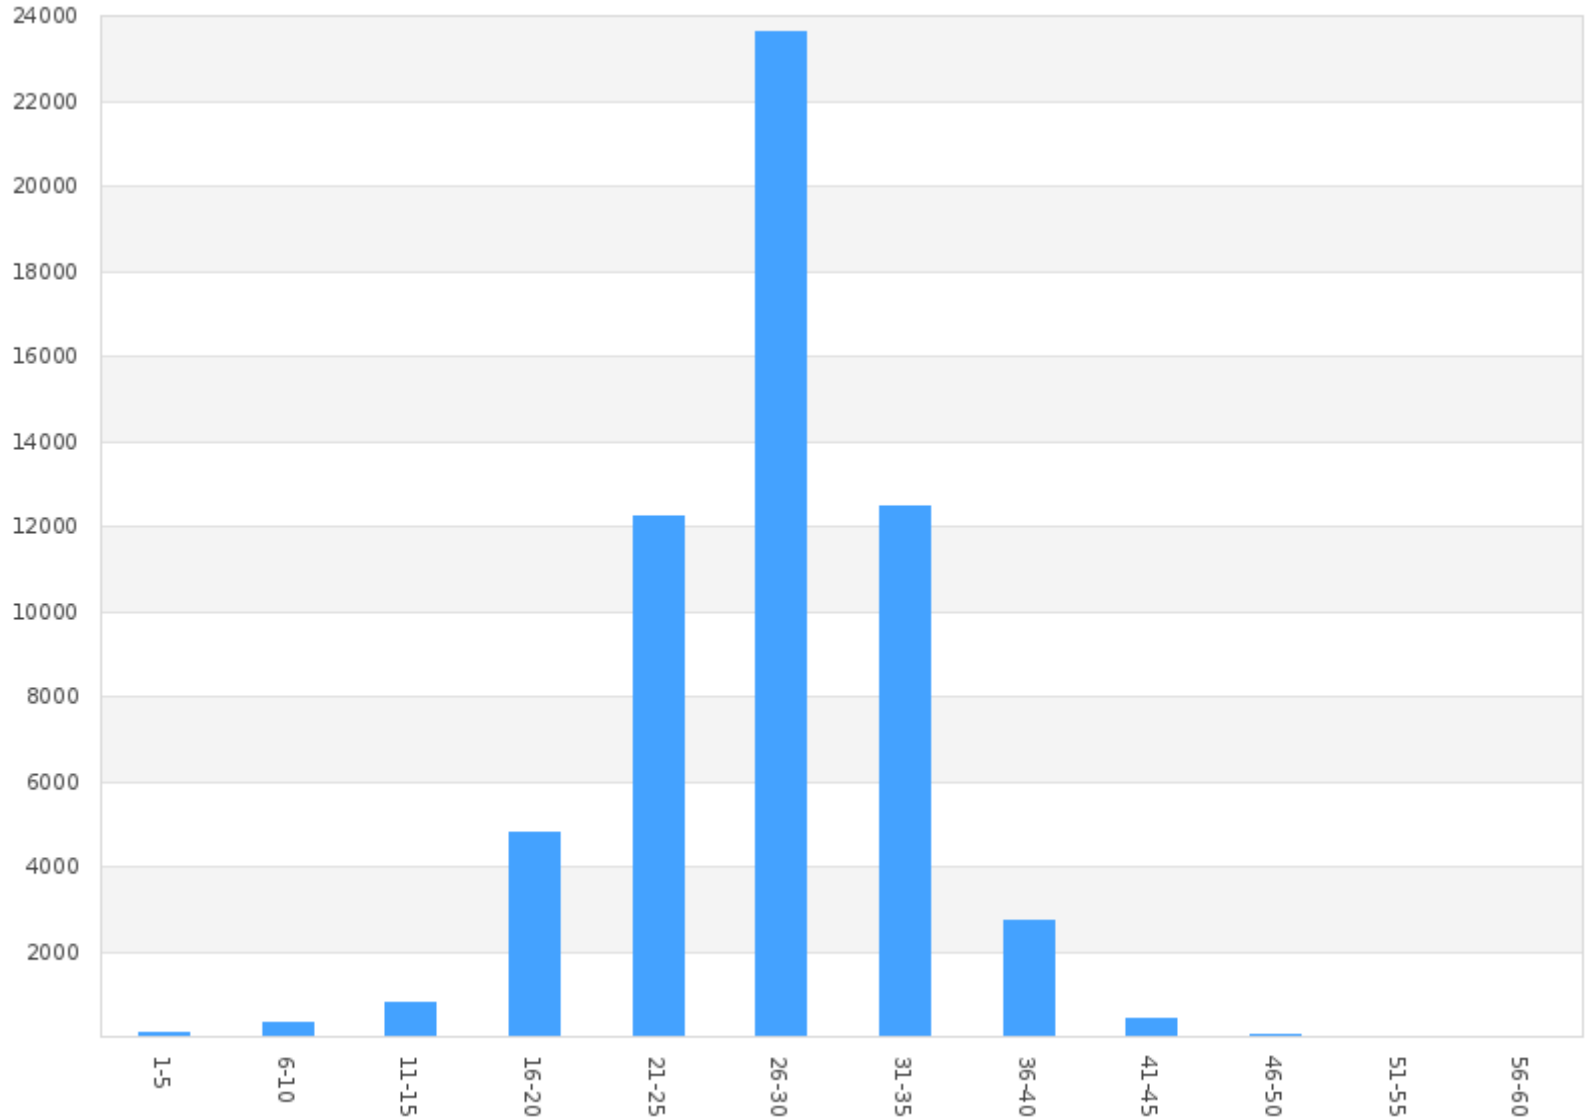

Count by Speed Range Report

Alpha - Kings Blvd EB at Princeton(1000 Kings Boulevard, , Florida, USA)

Period: 07/01/2019 to 07/31/2019

Count By Speed Range

| Speed (mph) | Count |
|--------------|--------------|
| 1 - 5 | 72 |
| 6 - 10 | 292 |
| 11 - 15 | 1635 |
| 16 - 20 | 5501 |
| 21 - 25 | 11095 |
| 26 - 30 | 24868 |
| 31 - 35 | 12196 |
| 36 - 40 | 2382 |
| 41 - 45 | 314 |
| 46 - 50 | 42 |
| 51 - 55 | 7 |
| 56 - 60 | 1 |
| 61 - 65 | 1 |
| Total | 58406 |

Count by Speed Range Report

Beta - Kings Blvd WB across from Falcon Watch(1000 Kings Boulevard, , Florida, USA)

Period: 07/01/2019 to 07/31/2019

Count By Speed Range

| Speed (mph) | Count |
|--------------|--------------|
| 1 - 5 | 82 |
| 6 - 10 | 314 |
| 11 - 15 | 793 |
| 16 - 20 | 4811 |
| 21 - 25 | 12236 |
| 26 - 30 | 23636 |
| 31 - 35 | 12470 |
| 36 - 40 | 2735 |
| 41 - 45 | 412 |
| 46 - 50 | 49 |
| 51 - 55 | 11 |
| 56 - 60 | 2 |
| Total | 57551 |

Count by Speed Range Report

Delta - Newpoint Loop Between Nantucket & Vilmont Greens(Newpoint Loop, , Florida, USA)

Period: 07/01/2019 to 07/31/2019

Count By Speed Range

| Speed (mph) | Count |
|--------------|--------------|
| 1 - 5 | 52 |
| 6 - 10 | 289 |
| 11 - 15 | 1143 |
| 16 - 20 | 6922 |
| 21 - 25 | 12628 |
| 26 - 30 | 4839 |
| 31 - 35 | 661 |
| 36 - 40 | 37 |
| 41 - 45 | 2 |
| Total | 26573 |