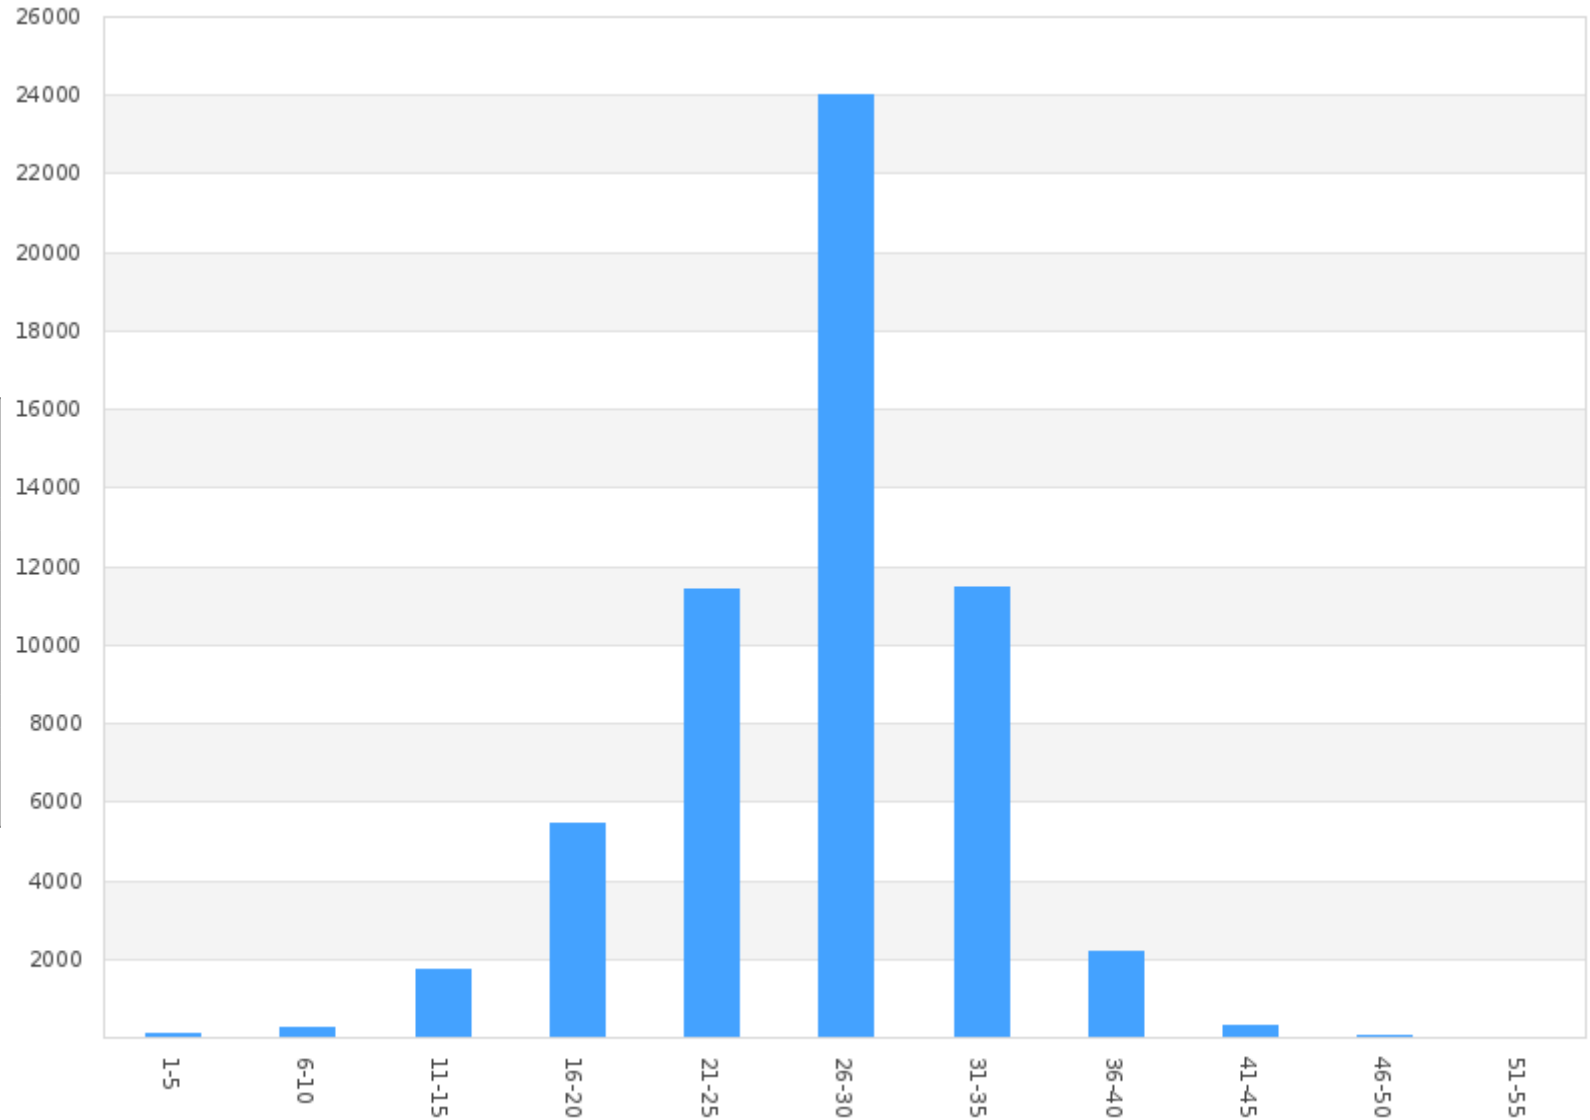

Count by Speed Range Report

Alpha - Kings Blvd EB at Princeton(1000 Kings Boulevard, , Florida, USA)

Period: 08/01/19 to 08/31/19

Count By Speed Range

Speed (mph)	Count
1 - 5	119
6 - 10	250
11 - 15	1722
16 - 20	5466
21 - 25	11425
26 - 30	24026
31 - 35	11454
36 - 40	2169
41 - 45	286
46 - 50	40
51 - 55	7
Total	56964

Count by Speed Range Report

Beta - Kings Blvd WB across from Falcon Watch(1000 Kings Boulevard, , Florida, USA)

Period: 08/01/2019 to 08/31/2019

Count By Speed Range

Speed (mph)	Count
1 - 5	42
6 - 10	223
11 - 15	724
16 - 20	4710
21 - 25	12371
26 - 30	22569
31 - 35	11606
36 - 40	2540
41 - 45	377
46 - 50	62
51 - 55	6
56 - 60	4
Total	55234

Count by Speed Range Report

Charlie - Newpoint Loop WB Across from South Club House Entrance(1226 Newpoint Loop, , Florida, USA)

Period: 08/01/2019 to 08/31/2019

Count By Speed Range

Speed (mph)	Count
1 - 5	n/a
Total	n/a

Count by Speed Range Report

Delta - Newpoint Loop Between Nantucket & Vilmont Greens(Newpoint Loop, , Florida, USA)

Period: 08/01/2019 to 08/31/2019

Count By Speed Range

Speed (mph)	Count
1 - 5	70
6 - 10	256
11 - 15	1084
16 - 20	6587
21 - 25	11769
26 - 30	4556
31 - 35	628
36 - 40	32
41 - 45	1
Total	24983