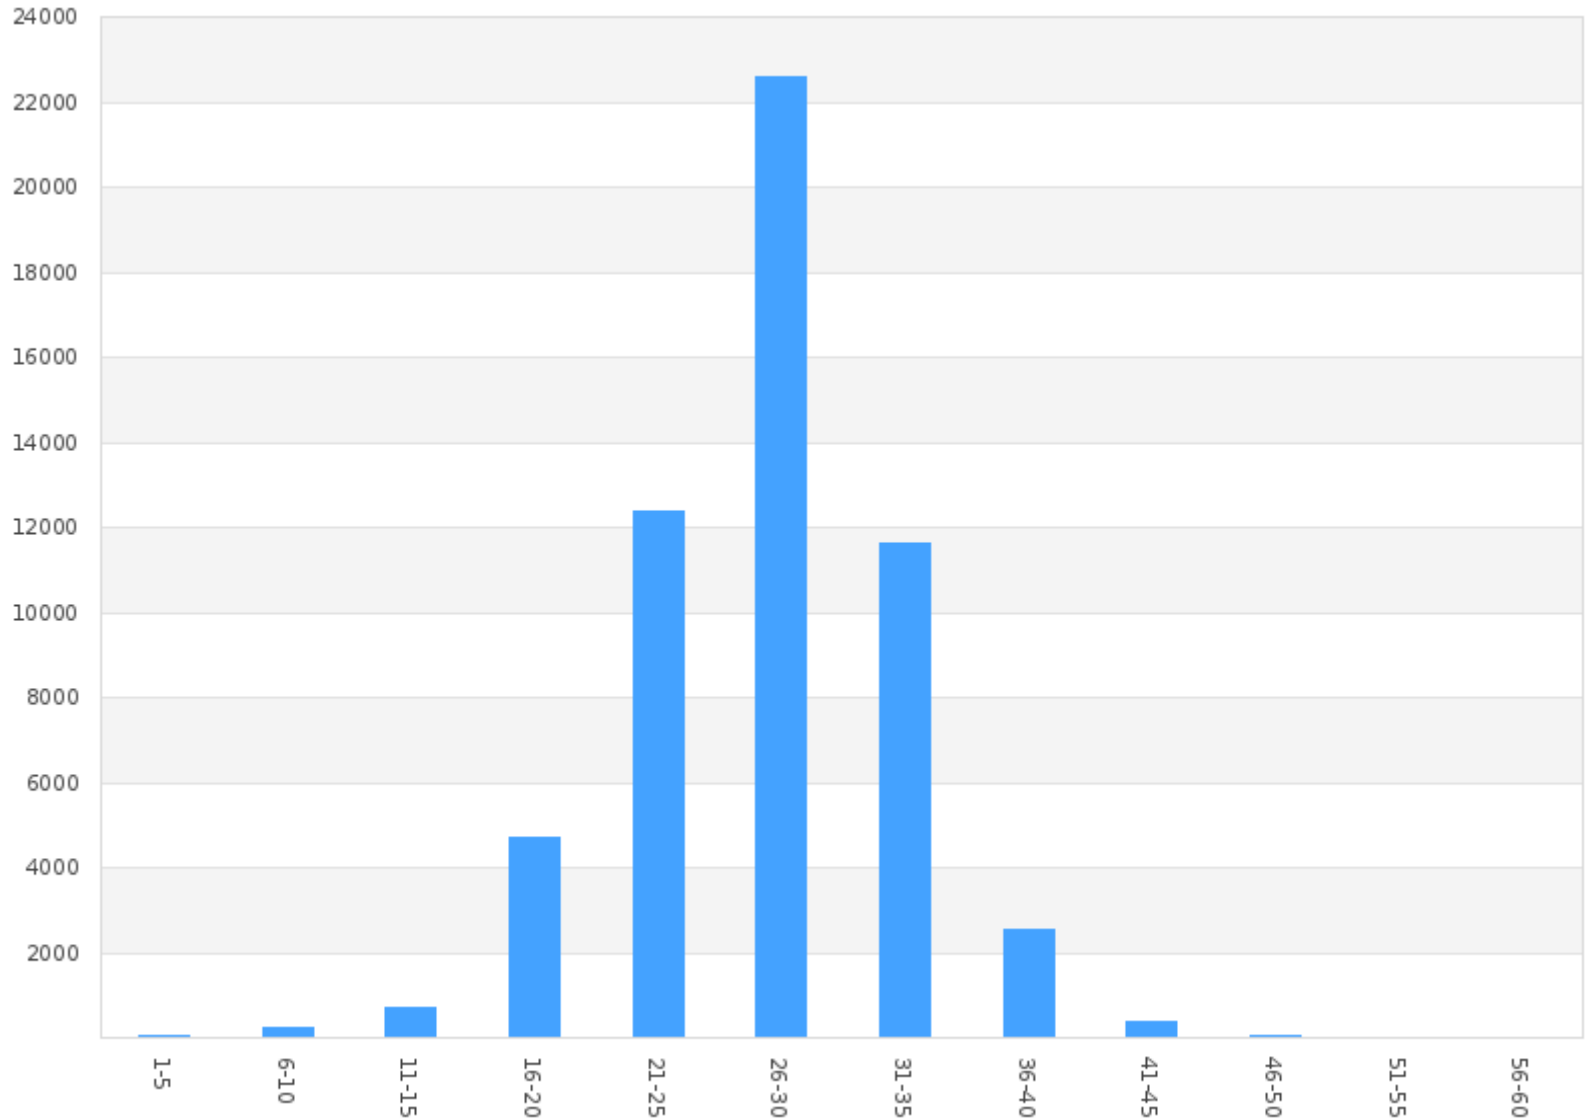

Count by Speed Range Report

Alpha - Kings Blvd EB at Princeton(1000 Kings Boulevard, , Florida, USA)

Period: 08/01/19 to 08/31/19

Count By Speed Range

Speed (mph)	Count
1 - 5	119
6 - 10	250
11 - 15	1722
16 - 20	5466
21 - 25	11425
26 - 30	24026
31 - 35	11454
36 - 40	2169
41 - 45	286
46 - 50	40
51 - 55	7
Total	56964

Count by Speed Range Report

Beta - Kings Blvd WB across from Falcon Watch(1000 Kings Boulevard, , Florida, USA)

Period: 08/01/2019 to 08/31/2019

Count By Speed Range

Speed (mph)	Count
1 - 5	42
6 - 10	223
11 - 15	724
16 - 20	4710
21 - 25	12371
26 - 30	22569
31 - 35	11606
36 - 40	2540
41 - 45	377
46 - 50	62
51 - 55	6
56 - 60	4
Total	55234

Count by Speed Range Report

Charlie - Newpoint Loop WB Across from South Club House Entrance(1226 Newpoint Loop, , Florida, USA)

Period: 08/01/2019 to 08/31/2019

Count By Speed Range

Speed (mph)	Count
1 - 5	n/a
Total	n/a

Count by Speed Range Report

Delta - Newpoint Loop Between Nantucket & Vilmont Greens(Newpoint Loop, , Florida, USA)

Period: 08/01/2019 to 08/31/2019

Count By Speed Range

Speed (mph)	Count
1 - 5	70
6 - 10	256
11 - 15	1084
16 - 20	6587
21 - 25	11769
26 - 30	4556
31 - 35	628
36 - 40	32
41 - 45	1
Total	24983