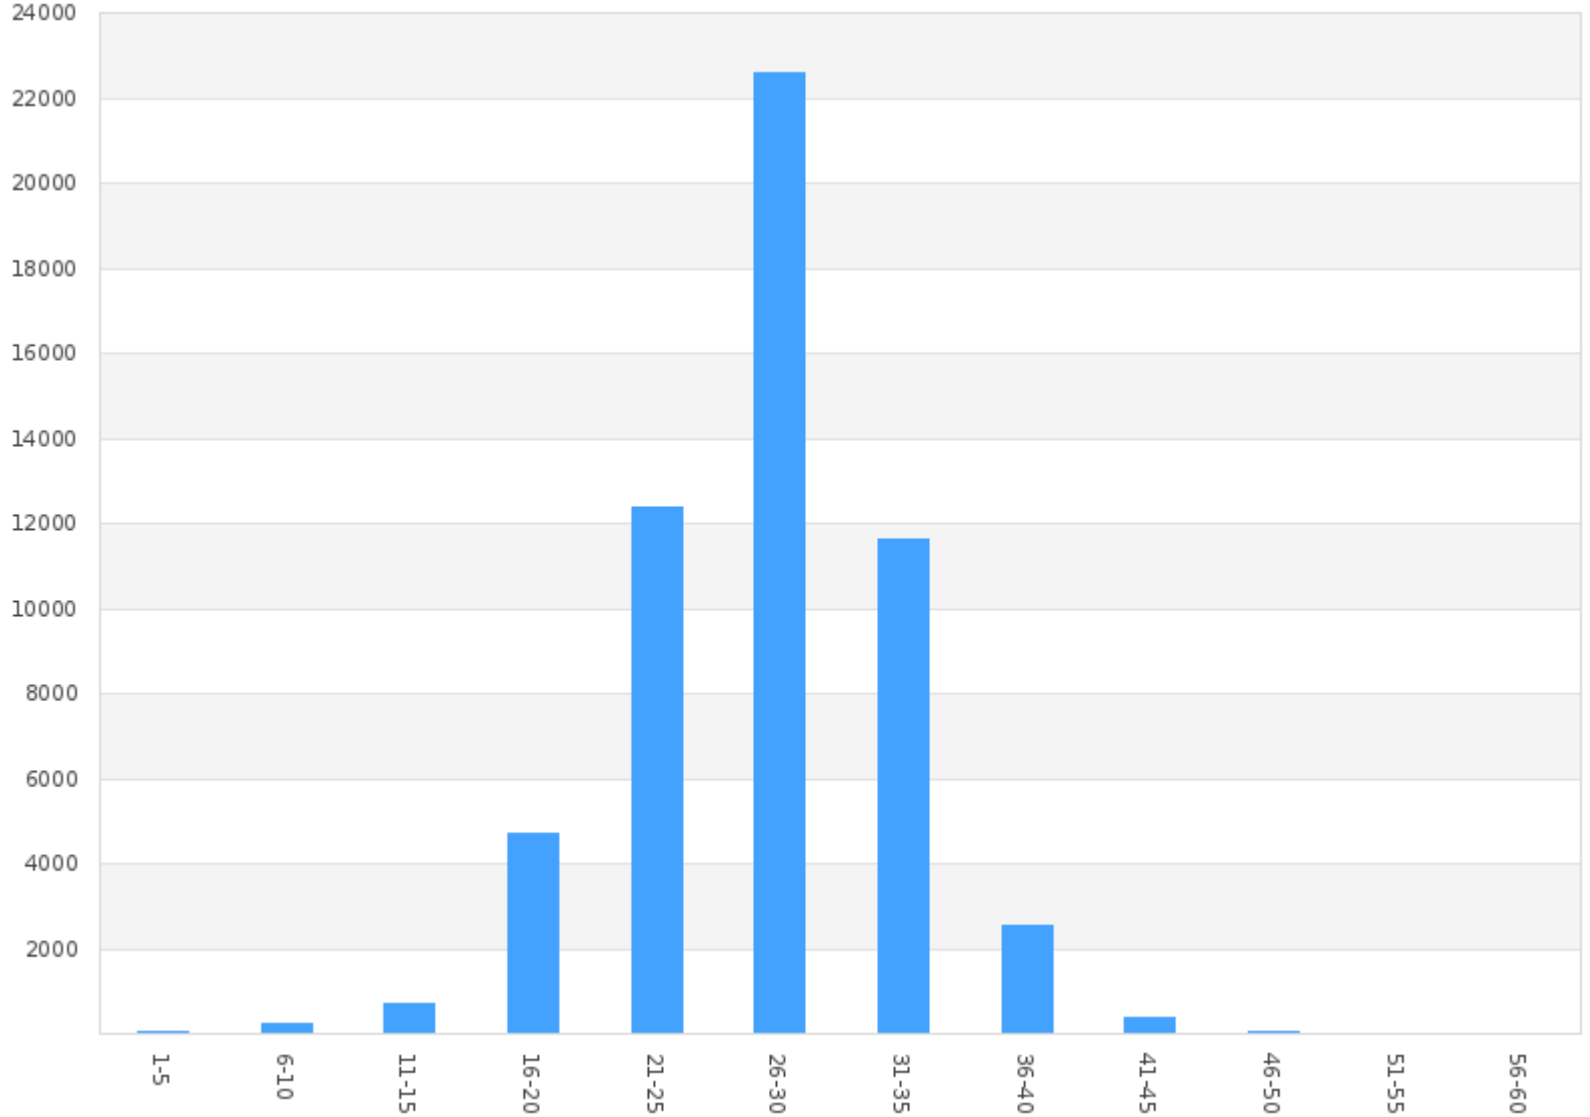

Count by Speed Range Report

Beta - Kings Blvd WB across from Falcon Watch(1000 Kings Boulevard, , Florida, USA)

Period: 08/01/2019 to 08/31/2019

Count By Speed Range

Speed (mph)	Count
1 - 5	42
6 - 10	223
11 - 15	724
16 - 20	4710
21 - 25	12371
26 - 30	22569
31 - 35	11606
36 - 40	2540
41 - 45	377
46 - 50	62
51 - 55	6
56 - 60	4
Total	55234

Count by Speed Range Report

Charlie - Newpoint Loop WB Across from South Club House Entrance(1226 Newpoint Loop, , Florida, USA)

Period: 08/01/2019 to 08/31/2019

Count By Speed Range

Speed (mph)	Count
1 - 5	n/a
Total	n/a

Count by Speed Range Report

Delta - Newpoint Loop Between Nantucket & Vilmont Greens(Newpoint Loop, , Florida, USA)

Period: 08/01/2019 to 08/31/2019

Count By Speed Range

Speed (mph)	Count
1 - 5	70
6 - 10	256
11 - 15	1084
16 - 20	6587
21 - 25	11769
26 - 30	4556
31 - 35	628
36 - 40	32
41 - 45	1
Total	24983