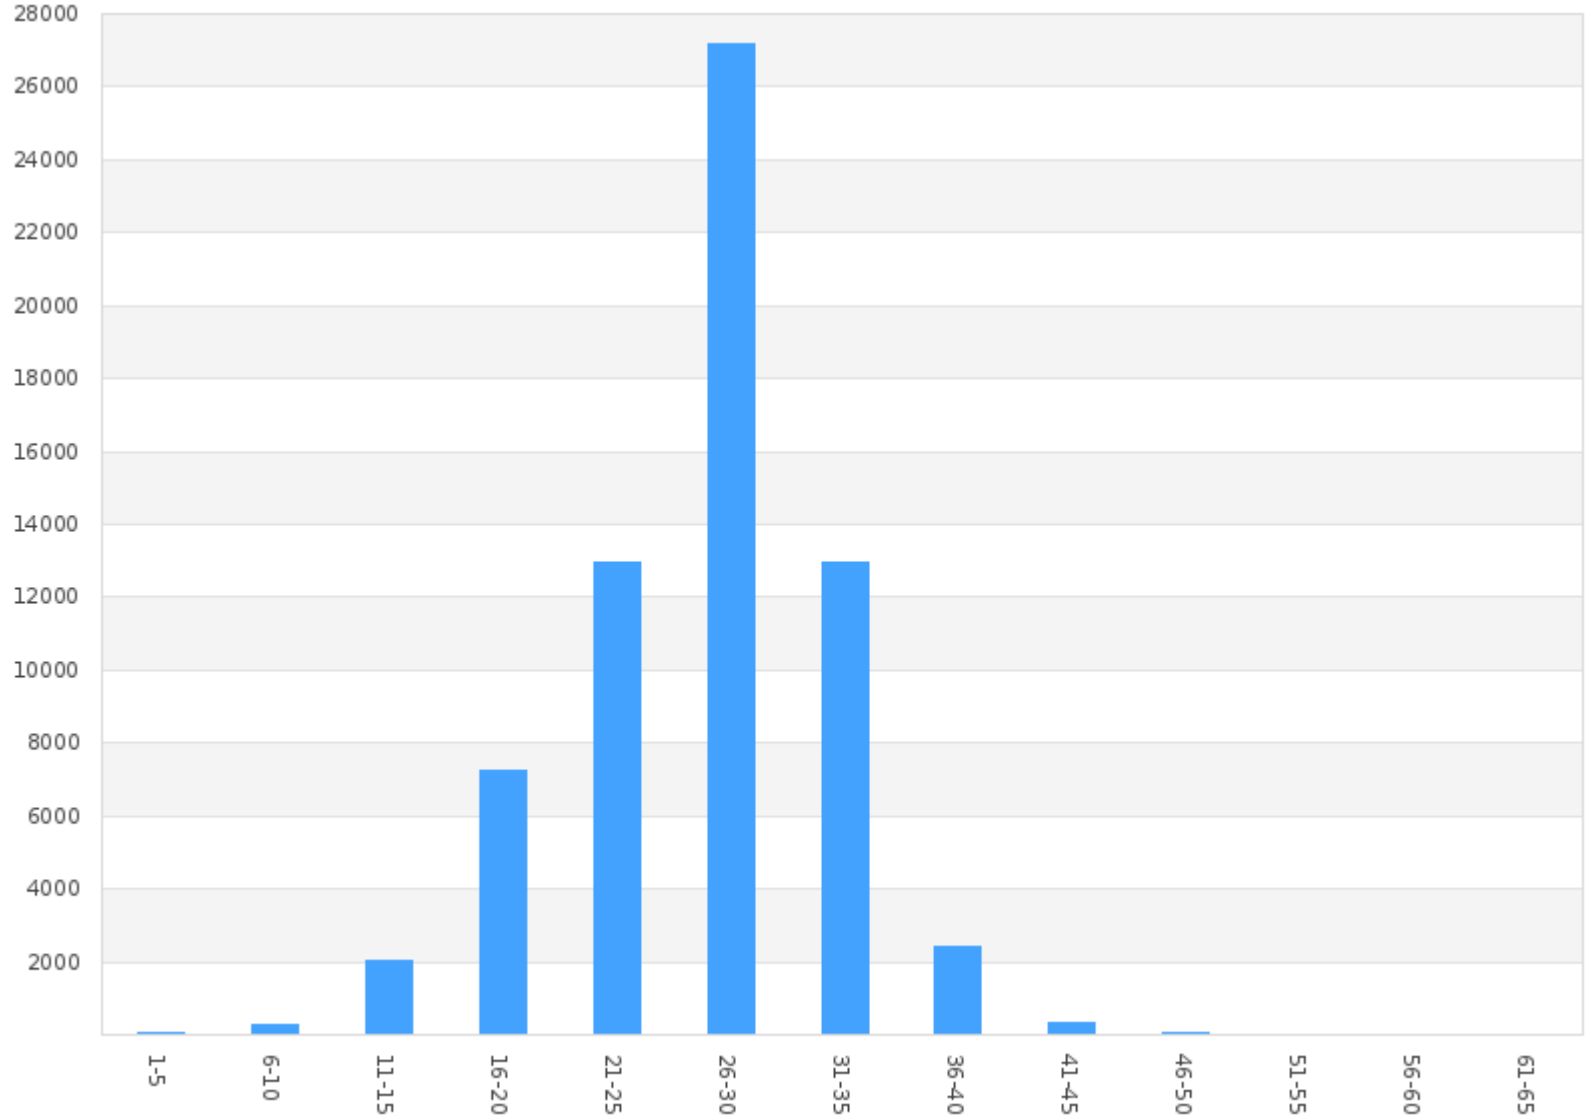

Count by Speed Range Report

Alpha - Kings Blvd EB at Princeton(1000 Kings Boulevard, , Florida, USA)

Period: 05/01/2019 to 05/31/2019

Count By Speed Range

Speed (mph)	Count
1 - 5	39
6 - 10	282
11 - 15	2013
16 - 20	7227
21 - 25	12954
26 - 30	27194
31 - 35	12955
36 - 40	2425
41 - 45	311
46 - 50	42
51 - 55	10
56 - 60	0
61 - 65	2
Total	65454

Count by Speed Range Report

Delta - Newpoint Loop Between Nantucket & Vilmont Greens(Newpoint Loop, , Florida, USA)

Period: 05/01/2019 to 05/31/2019

Count By Speed Range

Speed (mph)	Count
1 - 5	30
6 - 10	222
11 - 15	1462
16 - 20	9228
21 - 25	14602
26 - 30	4892
31 - 35	639
36 - 40	29
41 - 45	1
46 - 50	1
Total	31106

Count by Speed Range Report

Beta - Kings Blvd WB across from Falcon Watch(1000 Kings Boulevard, , Florida, USA)

Period: 05/01/2019 to 05/31/2019

Count By Speed Range

Speed (mph)	Count
1 - 5	86
6 - 10	249
11 - 15	865
16 - 20	5995
21 - 25	14077
26 - 30	25773
31 - 35	13136
36 - 40	2759
41 - 45	449
46 - 50	68
51 - 55	14
56 - 60	1
61 - 65	1
Total	63473