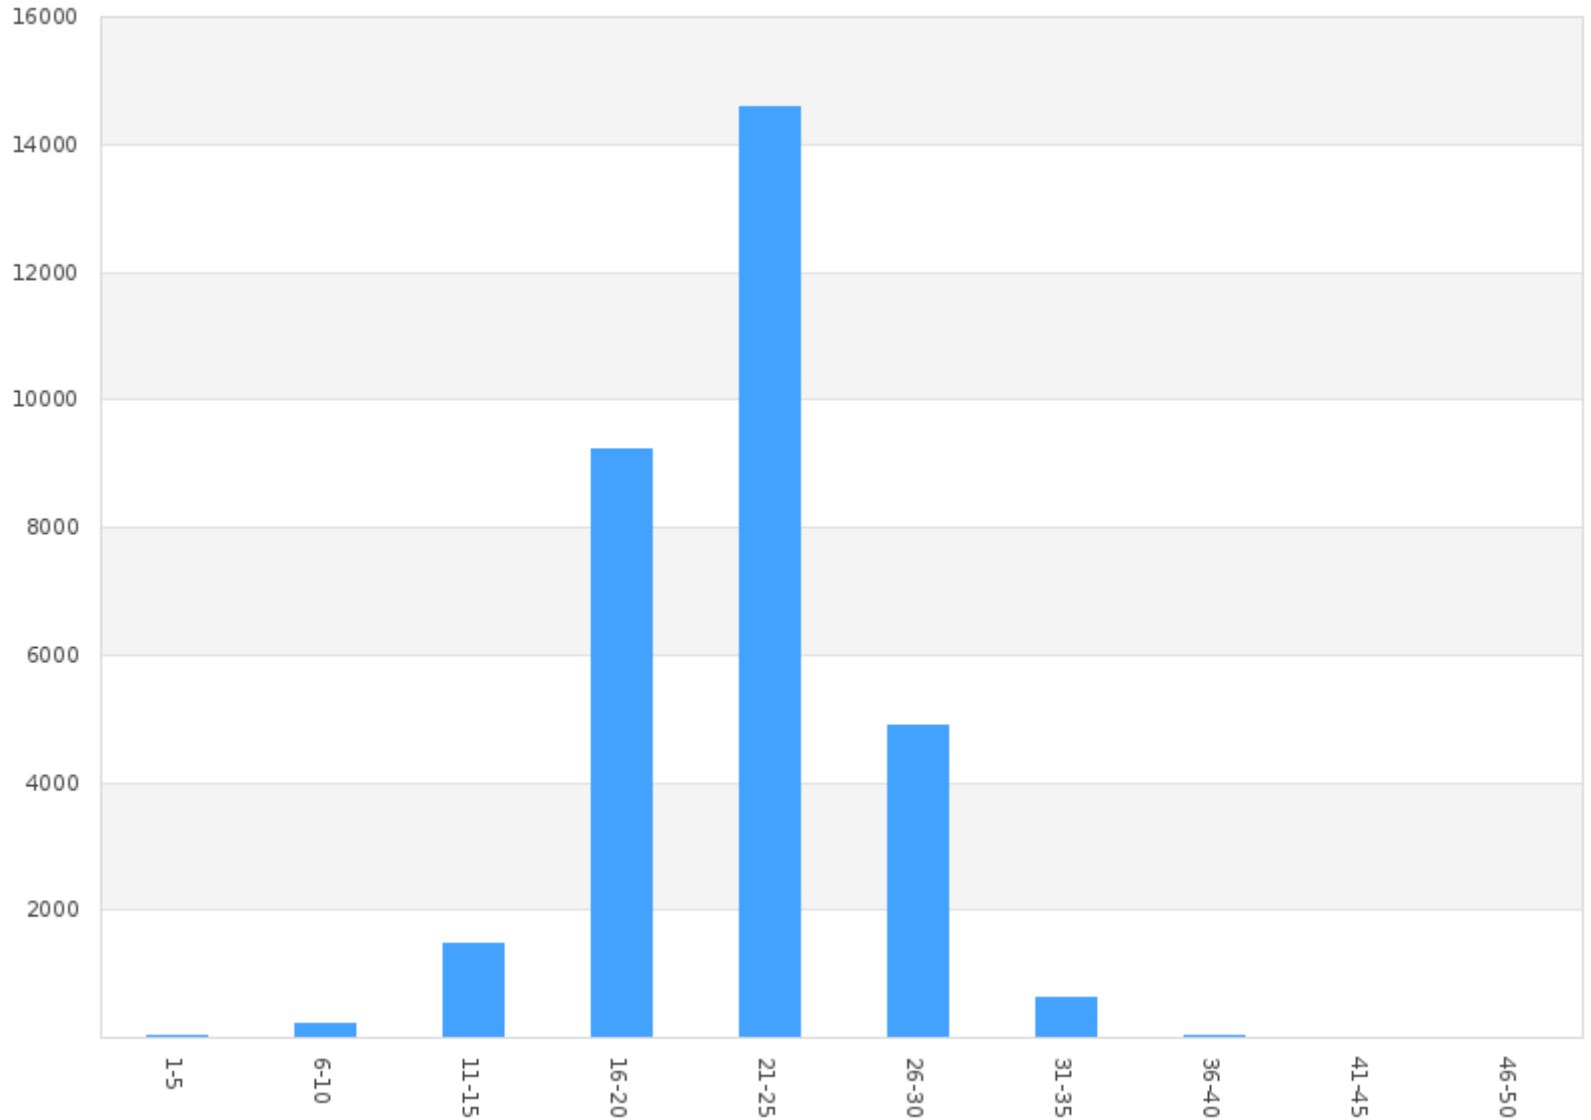

Count by Speed Range Report

Alpha - Kings Blvd EB at Princeton(1000 Kings Boulevard, , Florida, USA)

Period: 05/01/2019 to 05/31/2019

Count By Speed Range

Speed (mph)	Count
1 - 5	39
6 - 10	282
11 - 15	2013
16 - 20	7227
21 - 25	12954
26 - 30	27194
31 - 35	12955
36 - 40	2425
41 - 45	311
46 - 50	42
51 - 55	10
56 - 60	0
61 - 65	2
Total	65454

Count by Speed Range Report

Delta - Newpoint Loop Between Nantucket & Vilmont Greens(Newpoint Loop, , Florida, USA)

Period: 05/01/2019 to 05/31/2019

Count By Speed Range

Speed (mph)	Count
1 - 5	30
6 - 10	222
11 - 15	1462
16 - 20	9228
21 - 25	14602
26 - 30	4892
31 - 35	639
36 - 40	29
41 - 45	1
46 - 50	1
Total	31106

Count by Speed Range Report

Beta - Kings Blvd WB across from Falcon Watch(1000 Kings Boulevard, , Florida, USA)

Period: 05/01/2019 to 05/31/2019

Count By Speed Range

Speed (mph)	Count
1 - 5	86
6 - 10	249
11 - 15	865
16 - 20	5995
21 - 25	14077
26 - 30	25773
31 - 35	13136
36 - 40	2759
41 - 45	449
46 - 50	68
51 - 55	14
56 - 60	1
61 - 65	1
Total	63473